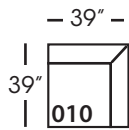

Sylvie-110/111  
Chaise - RSC/LSC  
L38" D67" H35"

Sylvie-112/113  
Single Seated End - RSE/LSE  
L38" D39" H35"

Sylvie-244/245  
Small Seated End - RSE/LSE  
L71" D39" H35"

Sylvie-246/247  
Large Seated End - RSE/LSE  
L84" D39" H35"

Sylvie-248/249  
Large Seated End w/Corner  
RSE/LSE  
L116" D39" H35"

Seat Height 21"  
Seat Depth 24"  
Arm Height 25"

This is a suggested application and is subject to change.  
Sizes and dimensions will vary due to the individual hand crafted techniques and materials used in every style we produce.  
All furniture style names are for internal reference only, not intended for commercial use.

## SYLVIE BENCH SEAT SECTIONAL COLLECTION

	Corner 010	Large Armless 241	Small Armless 061	Chaise 110/111	Single Seated End 112/113	Small Seated End 244/245	Large Seated End 246/247	Large Seated End w/Corner 248/249
<b>Standard Features</b>								
Cloud Cushion	X	X	X	X	X	X	X	X
Wooden Leg Finish	X	X	X	X	X	X	X	X
Sinuous Underconstruction	X	X	X	X	X	X	X	X
<b>Options - See Price List for Prices</b>								
Luxe Cushion	No Charge	No Charge	No Charge	No Charge	No Charge	No Charge	No Charge	No Charge
Cloud Plus Cushion	X	X	X	X	X	X	X	X
Extra Pillows (XP) - 18" TP	N/A	N/A	N/A	X	X	X	X	X
<b>Ordering Instructions</b>								
To Order, Please write the following:	Sylvie-010	Sylvie-241	Sylvie-061	Sylvie-110 RSC/111 LSC	Sylvie-112 RSE/113 LSE	Sylvie-244 RSE/245 LSE	Sylvie-246 RSE/247 LSE	Sylvie-248 RSE/249 LSE

SYLVIE BENCH SEAT • UPHOLSTERED • LOOSE PILLOW BACK

Corner  
L39" D39" H35"

Large Armless  
L65" D39" H35"

Small Armless  
L33" D39" H35"

One Seated End\*  
L38" D39" H35"  
*\*available as right or left seated*