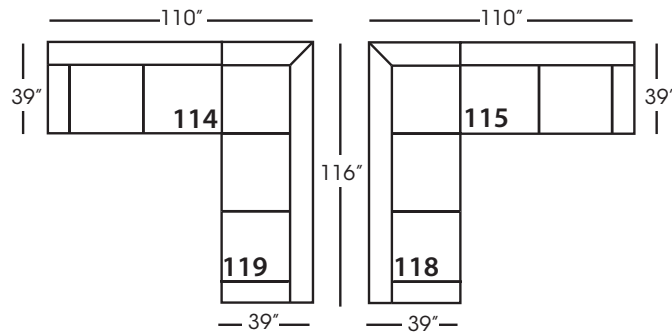

ECLECTIC.SPIRITED.WONDERFULLY COMFORTABLE.

SYLVIE • UPHOLSTERED • LOOSE PILLOW BACK