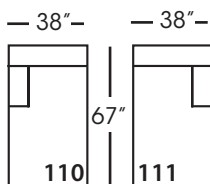

Sylvie-248/249  
Large Seated End w/Corner  
RSE/LSE  
L116" D39" H35"

Seat Height 21"  
Seat Depth 24"  
Arm Height 25"

This is a suggested application and is subject to change.  
Sizes and dimensions will vary due to the individual hand crafted techniques and materials used in every style we produce.  
All furniture style names are for internal reference only, not intended for commercial use.

SYLVIE BENCH SEAT • UPHOLSTERED • LOOSE PILLOW BACK

Corner  
L39" D39" H35"

Large Armless  
L65" D39" H35"

Small Armless  
L33" D39" H35"

One Seated End\*  
L38" D39" H35"  
*\*available as right or left seated*

Chaise\*  
L38" D67" H35"  
*\*available as right or left seated*

Small Seated End\*  
L71" D39" H35"  
*\*available as right or left seated*

Large Seated End\*  
L84" D39" H35"  
*\*available as right or left seated*

Large Seated End with Corner\*  
L116" D39" H35"  
*\*available as right or left seated*