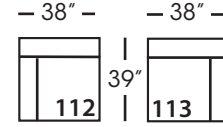

Sylvie-116/117  
Large Seated End - RSE/LSE  
L84" D39" H35"

Sylvie-118/119  
Three Seat End w/Corner  
RSE/LSE  
L116" D39" H35"

Seat Height 21"  
Seat Depth 24"  
Arm Height 25"

This is a suggested application and is subject to change.  
Sizes and dimensions will vary due to the individual hand crafted techniques and materials used in every style we produce.  
All furniture style names are for internal reference only, not intended for commercial use.

Pattern Availability: RG, PS, NM, RS

ECLECTIC.SPIRITED.WONDERFULLY COMFORTABLE.

SYLVIE • UPHOLSTERED • LOOSE PILLOW BACK

Corner  
L39" D39" H35"

Large Armless  
L65" D39" H35"

Small Armless  
L33" D39" H35"

One Seated End\*  
L38" D39" H35"  
*\*available as right or left seated*

Chaise\*  
L38" D67" H35"  
*\*available as right or left seated*

Two Seated End\*  
L71" D39" H35"  
*\*available as right or left seated*

Large Seated End\*  
L84" D39" H35"  
*\*available as right or left seated*

3-Seat End with Corner\*  
L116" D39" H35"  
*\*available as right or left seated*

ECLECTIC.SPIRITED.WONDERFULLY COMFORTABLE.

SYLVIE BENCH SEAT • UPHOLSTERED • LOOSE PILLOW BACK