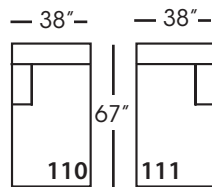

Sylvie-116/117  
Large Seated End - RSE/LSE  
L84" D39" H35"

Sylvie-118/119  
Three Seat End w/Corner  
RSE/LSE  
L116" D39" H35"

Seat Height 21"  
Seat Depth 24"  
Arm Height 25"

This is a suggested application and is subject to change.  
Sizes and dimensions will vary due to the individual hand crafted techniques and materials used in every style we produce.  
All furniture style names are for internal reference only, not intended for commercial use.

One Seated End\*  
L38" D39" H35"  
*\*available as right or left seated*

Chaise\*  
L38" D67" H35"  
*\*available as right or left seated*

Two Seated End\*  
L71" D39" H35"  
*\*available as right or left seated*

Large Seated End\*  
L84" D39" H35"  
*\*available as right or left seated*

3-Seat End with Corner\*  
L116" D39" H35"  
*\*available as right or left seated*

ECLECTIC.SPIRITED.WONDERFULLY COMFORTABLE.

SYLVIE BENCH SEAT • UPHOLSTERED • LOOSE PILLOW BACK

Sylvie-248/249  
Large Seated End w/Corner  
RSE/LSE  
L116" D39" H35"

Seat Height 21"  
Seat Depth 24"  
Arm Height 25"

This is a suggested application and is subject to change.  
Sizes and dimensions will vary due to the individual hand crafted techniques and materials used in every style we produce.  
All furniture style names are for internal reference only, not intended for commercial use.