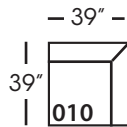

ECLECTIC.SPIRITED.WONDERFULLY COMFORTABLE.

SYLVIE • UPHOLSTERED • LOOSE PILLOW BACK

Corner
L39" D39" H35"