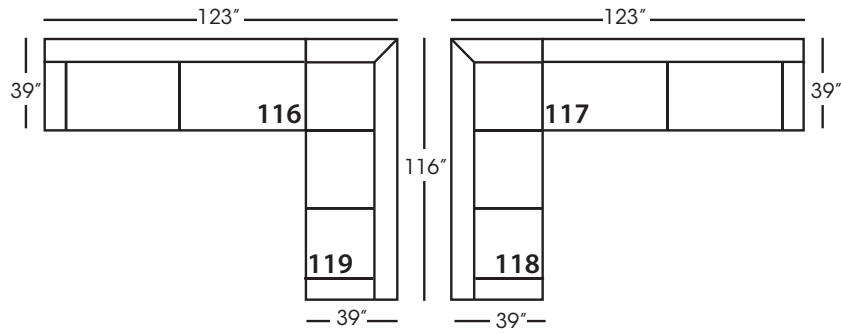

ECLECTIC.SPIRITED.WONDERFULLY COMFORTABLE.

SYLVIE • UPHOLSTERED • LOOSE PILLOW BACK