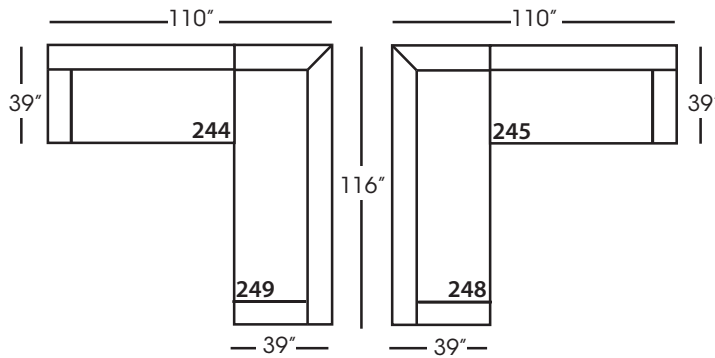

Sylvie-248/249  
Large Seated End w/Corner  
RSE/LSE  
L116" D39" H35"

Seat Height 21"  
Seat Depth 24"  
Arm Height 25"

This is a suggested application and is subject to change.  
Sizes and dimensions will vary due to the individual hand crafted techniques and materials used in every style we produce.  
All furniture style names are for internal reference only, not intended for commercial use.

## SYLVIE BENCH SEAT SECTIONAL COLLECTION

	Corner 010	Large Armless 241	Small Armless 061	Chaise 110/111	Single Seated End 112/113	Small Seated End 244/245	Large Seated End 246/247	Large Seated End w/Corner 248/249
<b>Standard Features</b>								
Cloud Cushion	X	X	X	X	X	X	X	X
Wooden Leg Finish	X	X	X	X	X	X	X	X
Sinuous Underconstruction	X	X	X	X	X	X	X	X
<b>Options - See Price List for Prices</b>								
Luxe Cushion	No Charge	No Charge	No Charge	No Charge	No Charge	No Charge	No Charge	No Charge
Cloud Plus Cushion	X	X	X	X	X	X	X	X
Extra Pillows (XP) - 18" TP	N/A	N/A	N/A	X	X	X	X	X
<b>Ordering Instructions</b>								
To Order, Please write the following:	Sylvie-010	Sylvie-241	Sylvie-061	Sylvie-110 RSC/111 LSC	Sylvie-112 RSE/113 LSE	Sylvie-244 RSE/245 LSE	Sylvie-246 RSE/247 LSE	Sylvie-248 RSE/249 LSE

SYLVIE BENCH SEAT • UPHOLSTERED • LOOSE PILLOW BACK

Corner  
L39" D39" H35"

Large Armless  
L65" D39" H35"

Small Armless  
L33" D39" H35"

One Seated End\*  
L38" D39" H35"  
*\*available as right or left seated*

Large Seated End with Corner\*  
L116" D39" H35"  
*\*available as right or left seated*