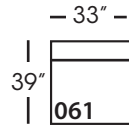

Sylvie-248/249  
Large Seated End w/Corner  
RSE/LSE  
L116" D39" H35"

Seat Height 21"  
Seat Depth 24"  
Arm Height 25"

This is a suggested application and is subject to change.  
Sizes and dimensions will vary due to the individual hand crafted techniques and materials used in every style we produce.  
All furniture style names are for internal reference only, not intended for commercial use.

## SYLVIE BENCH SEAT SECTIONAL COLLECTION

	Corner 010	Large Armless 241	Small Armless 061	Chaise 110/111	Single Seated End 112/113	Small Seated End 244/245	Large Seated End 246/247	Large Seated End w/Corner 248/249
<b>Standard Features</b>								
Cloud Cushion	X	X	X	X	X	X	X	X
Wooden Leg Finish	X	X	X	X	X	X	X	X
Sinuous Underconstruction	X	X	X	X	X	X	X	X
<b>Options - See Price List for Prices</b>								
Luxe Cushion	No Charge	No Charge	No Charge	No Charge	No Charge	No Charge	No Charge	No Charge
Cloud Plus Cushion	X	X	X	X	X	X	X	X
Extra Pillows (XP) - 18" TP	N/A	N/A	N/A	X	X	X	X	X
<b>Ordering Instructions</b>								
To Order, Please write the following:	Sylvie-010	Sylvie-241	Sylvie-061	Sylvie-110 RSC/111 LSC	Sylvie-112 RSE/113 LSE	Sylvie-244 RSE/245 LSE	Sylvie-246 RSE/247 LSE	Sylvie-248 RSE/249 LSE

SYLVIE BENCH SEAT • UPHOLSTERED • LOOSE PILLOW BACK

Corner  
L39" D39" H35"

Large Armless  
L65" D39" H35"

Small Armless  
L33" D39" H35"

One Seated End\*  
L38" D39" H35"  
*\*available as right or left seated*