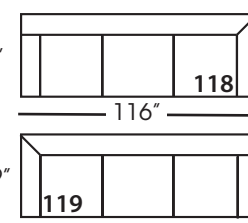

Sylvie-116/117  
Large Seated End - RSE/LSE  
L84" D39" H35"

Sylvie-118/119  
Three Seat End w/Corner  
RSE/LSE  
L116" D39" H35"

Seat Height 21"  
Seat Depth 24"  
Arm Height 25"

This is a suggested application and is subject to change.  
Sizes and dimensions will vary due to the individual hand crafted techniques and materials used in every style we produce.  
All furniture style names are for internal reference only, not intended for commercial use.

One Seated End\*  
L38" D39" H35"  
*\*available as right or left seated*

Chaise\*  
L38" D67" H35"  
*\*available as right or left seated*

Two Seated End\*  
L71" D39" H35"  
*\*available as right or left seated*

Large Seated End\*  
L84" D39" H35"  
*\*available as right or left seated*

3-Seat End with Corner\*  
L116" D39" H35"  
*\*available as right or left seated*

ECLECTIC.SPIRITED.WONDERFULLY COMFORTABLE.

SYLVIE BENCH SEAT • UPHOLSTERED • LOOSE PILLOW BACK

Sylvie-248/249  
Large Seated End w/Corner  
RSE/LSE  
L116" D39" H35"

Seat Height 21"  
Seat Depth 24"  
Arm Height 25"

This is a suggested application and is subject to change.  
Sizes and dimensions will vary due to the individual hand crafted techniques and materials used in every style we produce.  
All furniture style names are for internal reference only, not intended for commercial use.