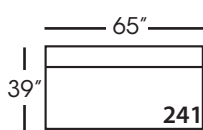

Sylvie-248/249  
Large Seated End w/Corner  
RSE/LSE  
L116" D39" H35"

Seat Height 21"  
Seat Depth 24"  
Arm Height 25"

This is a suggested application and is subject to change.  
Sizes and dimensions will vary due to the individual hand crafted techniques and materials used in every style we produce.  
All furniture style names are for internal reference only, not intended for commercial use.

## SYLVIE BENCH SEAT SECTIONAL COLLECTION

	Corner 010	Large Armless 241	Small Armless 061	Chaise 110/111	Single Seated End 112/113	Small Seated End 244/245	Large Seated End 246/247	Large Seated End w/Corner 248/249
<b>Standard Features</b>								
Cloud Cushion	X	X	X	X	X	X	X	X
Wooden Leg Finish	X	X	X	X	X	X	X	X
Sinuous Underconstruction	X	X	X	X	X	X	X	X
<b>Options - See Price List for Prices</b>								
Luxe Cushion	No Charge	No Charge	No Charge	No Charge	No Charge	No Charge	No Charge	No Charge
Cloud Plus Cushion	X	X	X	X	X	X	X	X
Extra Pillows (XP) - 18" TP	N/A	N/A	N/A	X	X	X	X	X
<b>Ordering Instructions</b>								
To Order, Please write the following:	Sylvie-010	Sylvie-241	Sylvie-061	Sylvie-110 RSC/111 LSC	Sylvie-112 RSE/113 LSE	Sylvie-244 RSE/245 LSE	Sylvie-246 RSE/247 LSE	Sylvie-248 RSE/249 LSE

SYLVIE BENCH SEAT • UPHOLSTERED • LOOSE PILLOW BACK

Corner  
L39" D39" H35"

Large Armless  
L65" D39" H35"

Small Armless  
L33" D39" H35"

One Seated End\*  
L38" D39" H35"  
*\*available as right or left seated*