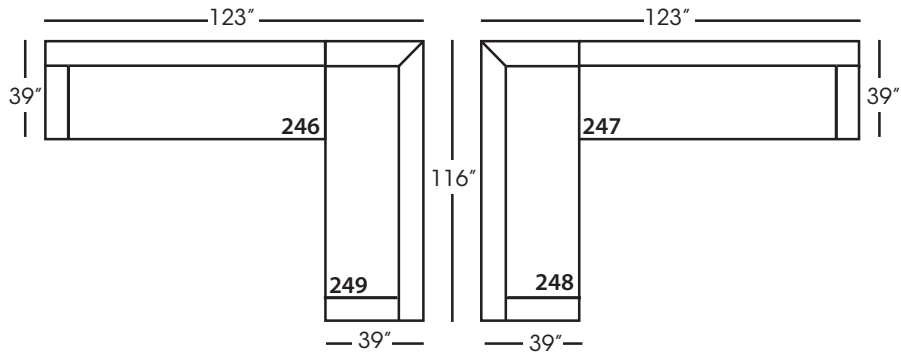

Sylvie-248/249  
Large Seated End w/Corner  
RSE/LSE  
L116" D39" H35"

Seat Height 21"  
Seat Depth 24"  
Arm Height 25"

This is a suggested application and is subject to change.  
Sizes and dimensions will vary due to the individual hand crafted techniques and materials used in every style we produce.  
All furniture style names are for internal reference only, not intended for commercial use.

## SYLVIE BENCH SEAT SECTIONAL COLLECTION

	Corner 010	Large Armless 241	Small Armless 061	Chaise 110/111	Single Seated End 112/113	Small Seated End 244/245	Large Seated End 246/247	Large Seated End w/Corner 248/249
<b>Standard Features</b>								
Cloud Cushion	X	X	X	X	X	X	X	X
Wooden Leg Finish	X	X	X	X	X	X	X	X
Sinuous Underconstruction	X	X	X	X	X	X	X	X
<b>Options - See Price List for Prices</b>								
Luxe Cushion	No Charge	No Charge	No Charge	No Charge	No Charge	No Charge	No Charge	No Charge
Cloud Plus Cushion	X	X	X	X	X	X	X	X
Extra Pillows (XP) - 18" TP	N/A	N/A	N/A	X	X	X	X	X
<b>Ordering Instructions</b>								
To Order, Please write the following:	Sylvie-010	Sylvie-241	Sylvie-061	Sylvie-110 RSC/111 LSC	Sylvie-112 RSE/113 LSE	Sylvie-244 RSE/245 LSE	Sylvie-246 RSE/247 LSE	Sylvie-248 RSE/249 LSE

SYLVIE BENCH SEAT • UPHOLSTERED • LOOSE PILLOW BACK

Corner  
L39" D39" H35"

Large Armless  
L65" D39" H35"

Small Armless  
L33" D39" H35"

One Seated End\*  
L38" D39" H35"  
*\*available as right or left seated*

Large Seated End with Corner\*  
L116" D39" H35"  
*\*available as right or left seated*