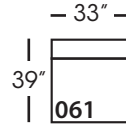

Sylvie-116/117  
Large Seated End - RSE/LSE  
L84" D39" H35"

Sylvie-118/119  
Three Seat End w/Corner  
RSE/LSE  
L116" D39" H35"

Seat Height 21"  
Seat Depth 24"  
Arm Height 25"

This is a suggested application and is subject to change.  
Sizes and dimensions will vary due to the individual hand crafted techniques and materials used in every style we produce.  
All furniture style names are for internal reference only, not intended for commercial use.

Pattern Availability: RG, PS, NM, RS

ECLECTIC.SPIRITED.WONDERFULLY COMFORTABLE.

SYLVIE • UPHOLSTERED • LOOSE PILLOW BACK

Corner  
L39" D39" H35"

Large Armless  
L65" D39" H35"

Small Armless  
L33" D39" H35"

One Seated End\*  
L38" D39" H35"  
*\*available as right or left seated*

Chaise\*  
L38" D67" H35"  
*\*available as right or left seated*

Two Seated End\*  
L71" D39" H35"  
*\*available as right or left seated*

Sylvie-248/249  
Large Seated End w/Corner  
RSE/LSE  
L116" D39" H35"

Seat Height 21"  
Seat Depth 24"  
Arm Height 25"

This is a suggested application and is subject to change.  
Sizes and dimensions will vary due to the individual hand crafted techniques and materials used in every style we produce.  
All furniture style names are for internal reference only, not intended for commercial use.