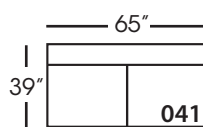

Large Armless
L65" D39" H35"