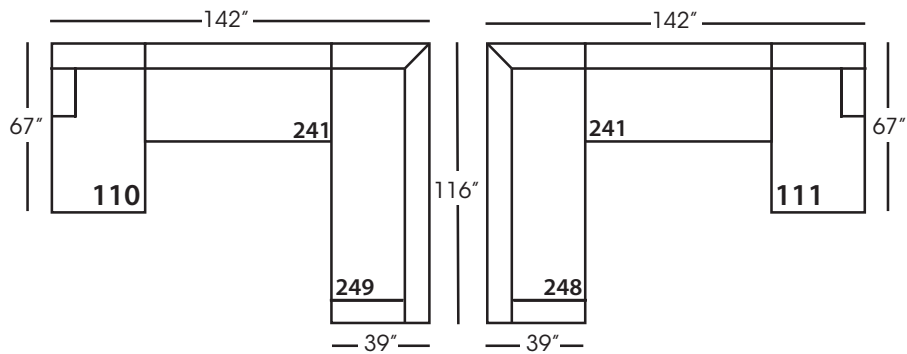

ECLECTIC.SPIRITED.WONDERFULLY COMFORTABLE.

SYLVIE BENCH SEAT • UPHOLSTERED • LOOSE PILLOW BACK