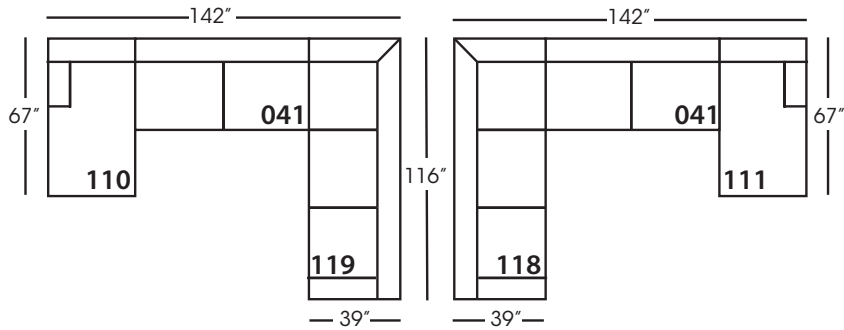

ECLECTIC.SPIRITED.WONDERFULLY COMFORTABLE.

SYLVIE • UPHOLSTERED • LOOSE PILLOW BACK