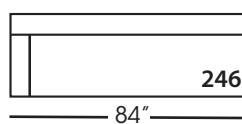

Large Seated End*
L84" D39" H35"
*available as right or left seated