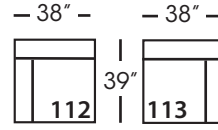

Sylvie-248/249  
Large Seated End w/Corner  
RSE/LSE  
L116" D39" H35"

Seat Height 21"  
Seat Depth 24"  
Arm Height 25"

This is a suggested application and is subject to change.  
Sizes and dimensions will vary due to the individual hand crafted techniques and materials used in every style we produce.  
All furniture style names are for internal reference only, not intended for commercial use.

SYLVIE BENCH SEAT • UPHOLSTERED • LOOSE PILLOW BACK

Corner  
L39" D39" H35"

Large Armless  
L65" D39" H35"

Small Armless  
L33" D39" H35"

One Seated End\*  
L38" D39" H35"  
*\*available as right or left seated*

Chaise\*  
L38" D67" H35"  
*\*available as right or left seated*

Small Seated End\*  
L71" D39" H35"  
*\*available as right or left seated*

Large Seated End\*  
L84" D39" H35"  
*\*available as right or left seated*

Large Seated End with Corner\*  
L116" D39" H35"  
*\*available as right or left seated*