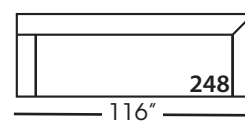

Large Seated End with Corner*
L116" D39" H35"
*available as right or left seated