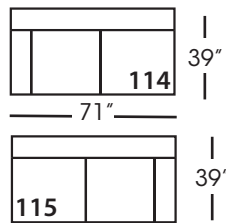

Sylvie-116/117  
Large Seated End - RSE/LSE  
L84" D39" H35"

Sylvie-118/119  
Three Seat End w/Corner  
RSE/LSE  
L116" D39" H35"

Seat Height 21"  
Seat Depth 24"  
Arm Height 25"

This is a suggested application and is subject to change.  
Sizes and dimensions will vary due to the individual hand crafted techniques and materials used in every style we produce.  
All furniture style names are for internal reference only, not intended for commercial use.

Pattern Availability: RG, PS, NM, RS

ECLECTIC.SPIRITED.WONDERFULLY COMFORTABLE.

SYLVIE • UPHOLSTERED • LOOSE PILLOW BACK

Corner  
L39" D39" H35"

Large Armless  
L65" D39" H35"

Small Armless  
L33" D39" H35"

One Seated End\*  
L38" D39" H35"  
*\*available as right or left seated*

Chaise\*  
L38" D67" H35"  
*\*available as right or left seated*

Two Seated End\*  
L71" D39" H35"  
*\*available as right or left seated*

Large Seated End\*  
L84" D39" H35"  
*\*available as right or left seated*

3-Seat End with Corner\*  
L116" D39" H35"  
*\*available as right or left seated*

ECLECTIC.SPIRITED.WONDERFULLY COMFORTABLE.

SYLVIE BENCH SEAT • UPHOLSTERED • LOOSE PILLOW BACK