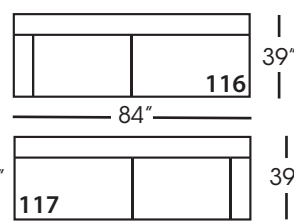

Sylvie-116/117  
Large Seated End - RSE/LSE  
L84" D39" H35"

Sylvie-118/119  
Three Seat End w/Corner  
RSE/LSE  
L116" D39" H35"

Seat Height 21"  
Seat Depth 24"  
Arm Height 25"

This is a suggested application and is subject to change.  
Sizes and dimensions will vary due to the individual hand crafted techniques and materials used in every style we produce.  
All furniture style names are for internal reference only, not intended for commercial use.

Pattern Availability: RG, PS, NM, RS

ECLECTIC.SPIRITED.WONDERFULLY COMFORTABLE.

SYLVIE • UPHOLSTERED • LOOSE PILLOW BACK

Corner  
L39" D39" H35"

Large Armless  
L65" D39" H35"

Small Armless  
L33" D39" H35"

One Seated End\*  
L38" D39" H35"  
*\*available as right or left seated*

Chaise\*  
L38" D67" H35"  
*\*available as right or left seated*

Two Seated End\*  
L71" D39" H35"  
*\*available as right or left seated*

Sylvie-248/249  
Large Seated End w/Corner  
RSE/LSE  
L116" D39" H35"

Seat Height 21"  
Seat Depth 24"  
Arm Height 25"

This is a suggested application and is subject to change.  
Sizes and dimensions will vary due to the individual hand crafted techniques and materials used in every style we produce.  
All furniture style names are for internal reference only, not intended for commercial use.