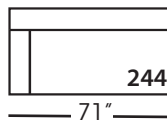

Sylvie-248/249  
Large Seated End w/Corner  
RSE/LSE  
L116" D39" H35"

Seat Height 21"  
Seat Depth 24"  
Arm Height 25"

This is a suggested application and is subject to change.  
Sizes and dimensions will vary due to the individual hand crafted techniques and materials used in every style we produce.  
All furniture style names are for internal reference only, not intended for commercial use.

SYLVIE BENCH SEAT • UPHOLSTERED • LOOSE PILLOW BACK

Corner  
L39" D39" H35"

Large Armless  
L65" D39" H35"

Small Armless  
L33" D39" H35"

One Seated End\*  
L38" D39" H35"  
*\*available as right or left seated*

Chaise\*  
L38" D67" H35"  
*\*available as right or left seated*

Small Seated End\*  
L71" D39" H35"  
*\*available as right or left seated*

Large Seated End\*  
L84" D39" H35"  
*\*available as right or left seated*