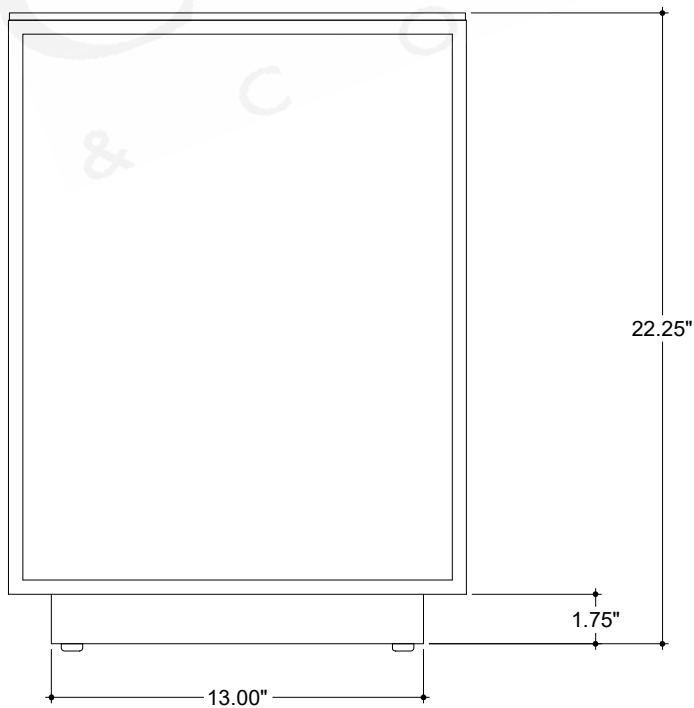

ITEM: 3000-0314

Overall Dimensions

Width: 16"

Depth: 10"

Height: 22.25"

TOP VIEW

FRONT VIEW

SIDE VIEW