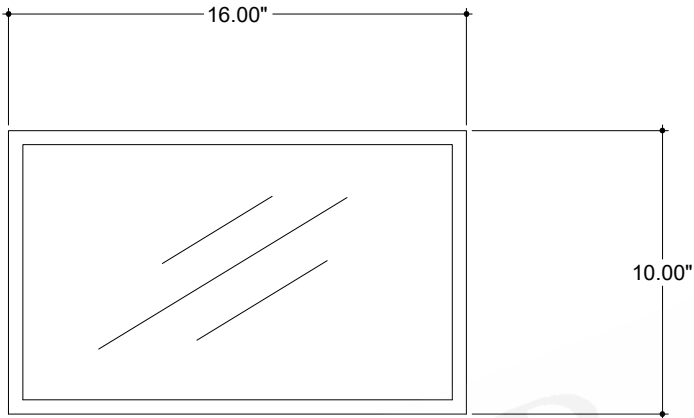

ITEM: 3000-0314

Overall Dimensions

Width: 16"

Depth: 10"

Height: 22.25"

TOP VIEW

FRONT VIEW

SIDE VIEW