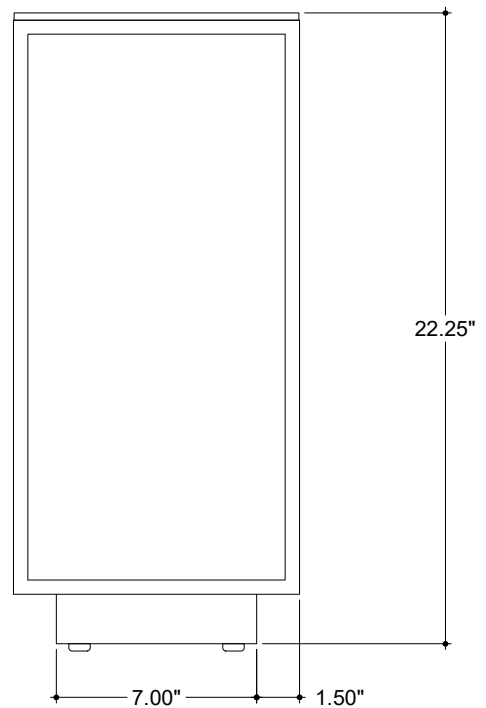

ITEM: 3000-0314

Overall Dimensions

Width: 16"

Depth: 10"

Height: 22.25"

TOP VIEW

FRONT VIEW

SIDE VIEW