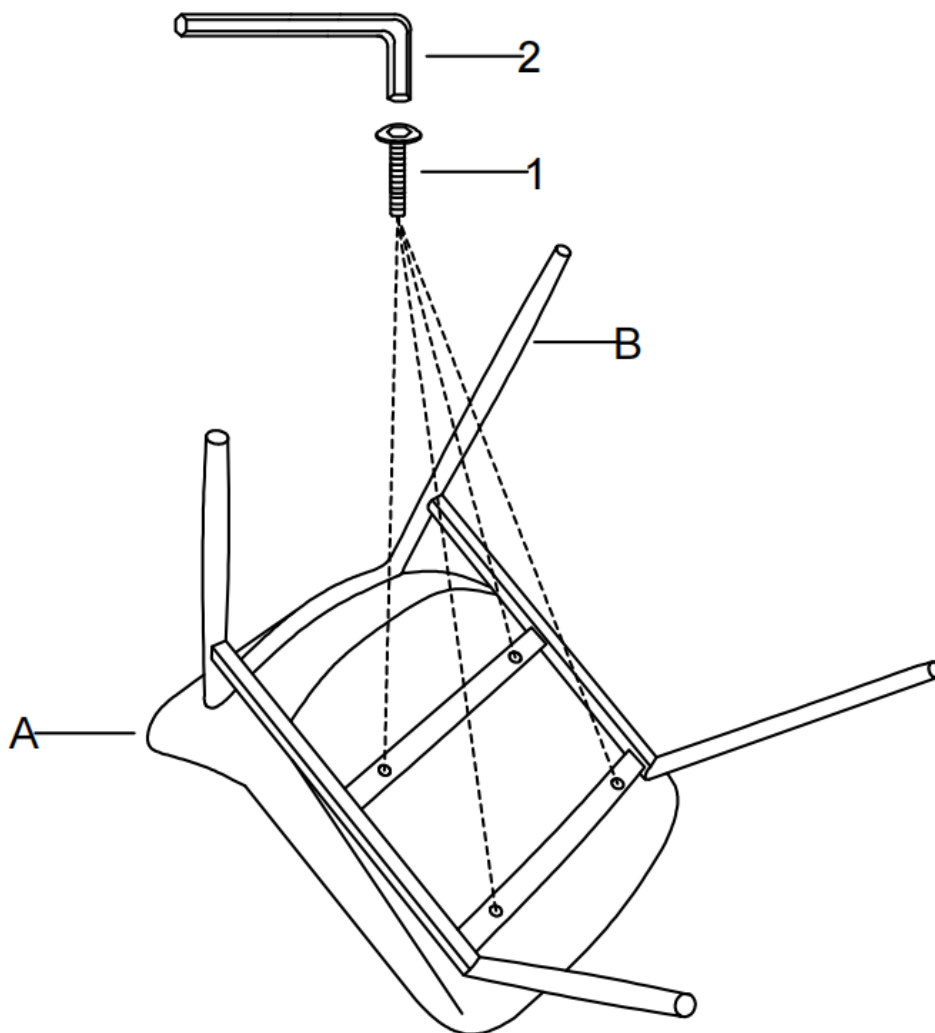

Hardware Description

1

ALLEN KEY SCREW
M6 x 20 mm
QTY 4

2

ALLEN KEY
M6 x 70 mm
QTY 1

Step 1

1. Place Seat (A) upside down on a flat, smooth surface.
2. Attach Frame (B) to the bottom of the Seat (A) using Allen Key Screws (1).
3. Use Allen Key (2) to tighten.

Step 2

1. Place the Chair on a flat , level surface to ensure it is level.
2. If it is uneven, adjust the Frame **(B)** by pressing the uneven leg slightly toward the inside of the chair to make it level.