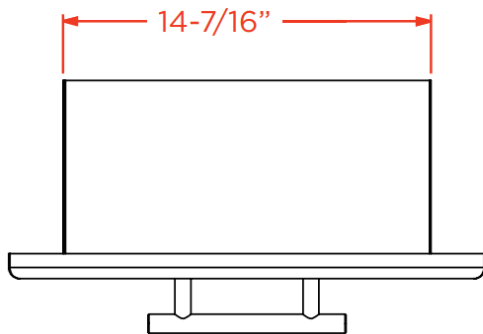

XOG18PAPER

STAINLESS STEEL PAPER TOWEL HOLDER

PUT SOME AWESOME IN YOUR BACKYARD

FEATURES

- Discrete and convenient
- Out of weather's reach
- Matching fit and finish
- Ready for quick clean-ups
- Fits standard roll of paper towels

OVERALL / CUTOUT DIMENSIONS

OVERALL DIMENSIONS		
WIDTH	HEIGHT	DEPTH
18-11/16"	11-5/8"	10-3/16"

CUTOUT DIMENSIONS		
WIDTH	HEIGHT	DEPTH
14-5/8"	7-3/8"	9-1/2"