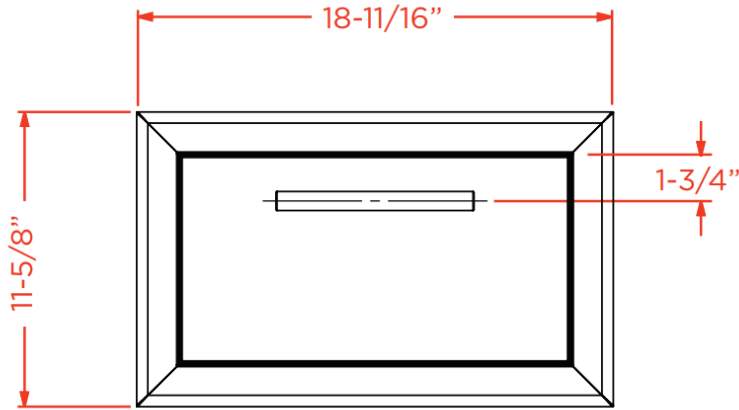

XOG18PAPER

STAINLESS STEEL PAPER TOWEL HOLDER

PUT SOME AWESOME IN YOUR BACKYARD

FEATURES

- Discrete and convenient
- Out of weather's reach
- Matching fit and finish
- Ready for quick clean-ups
- Fits standard roll of paper towels

OVERALL / CUTOUT DIMENSIONS

OVERALL DIMENSIONS		
WIDTH	HEIGHT	DEPTH
18-11/16"	11-5/8"	10-3/16"

CUTOUT DIMENSIONS		
WIDTH	HEIGHT	DEPTH
14-5/8"	7-3/8"	9-1/2"