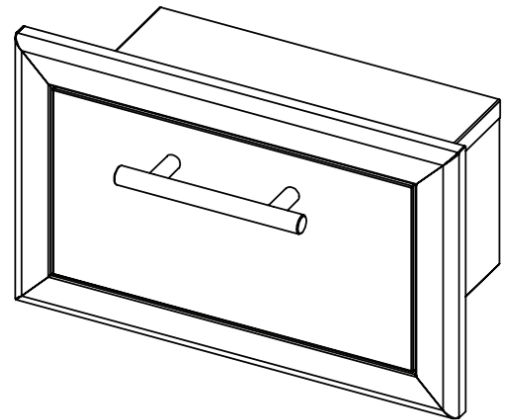

XOG18PAPER

STAINLESS STEEL PAPER TOWEL HOLDER

PUT SOME AWESOME IN YOUR BACKYARD

FEATURES

- Discrete and convenient
- Out of weather's reach
- Matching fit and finish
- Ready for quick clean-ups
- Fits standard roll of paper towels

OVERALL / CUTOUT DIMENSIONS

OVERALL DIMENSIONS		
WIDTH	HEIGHT	DEPTH
18-11/16"	11-5/8"	10-3/16"

CUTOUT DIMENSIONS		
WIDTH	HEIGHT	DEPTH
14-5/8"	7-3/8"	9-1/2"