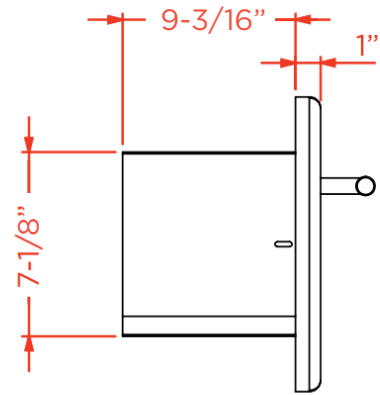

XOG18PAPER

STAINLESS STEEL PAPER TOWEL HOLDER

PUT SOME AWESOME IN YOUR BACKYARD

FEATURES

- Discrete and convenient
- Out of weather's reach
- Matching fit and finish
- Ready for quick clean-ups
- Fits standard roll of paper towels

OVERALL / CUTOUT DIMENSIONS

OVERALL DIMENSIONS		
WIDTH	HEIGHT	DEPTH
18-11/16"	11-5/8"	10-3/16"

CUTOUT DIMENSIONS		
WIDTH	HEIGHT	DEPTH
14-5/8"	7-3/8"	9-1/2"