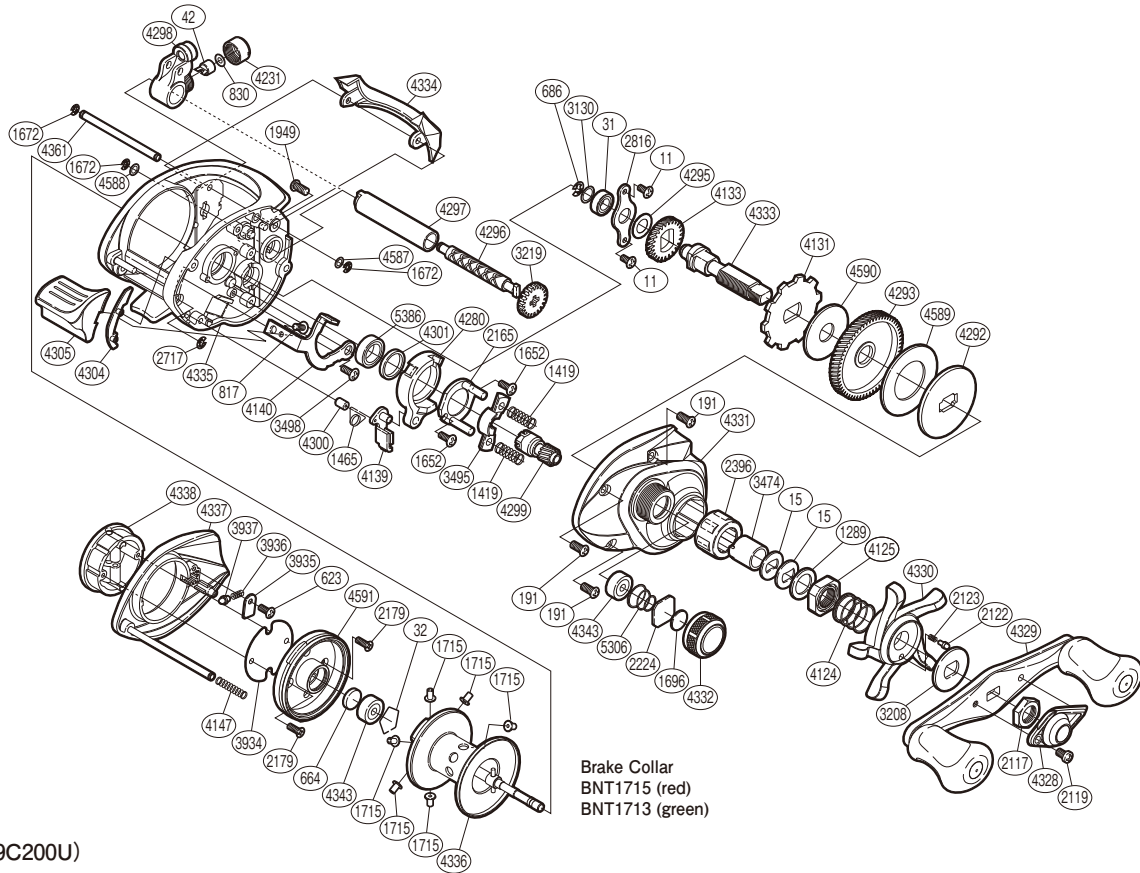

SHIMANO

CURADO

CU-200G6

(51RH39C200U)

#	Part No.	Description	#	Part No.	Description	#	Part No.	Description
11	10MT0	Screw	2717	105NB	E Lock	4299	10CU3	Pinion Gear
15	10D60	Drag Spring Washer	2816	109T6	Drive Shaft Retainer	4300	10F20	Retractor Spring Collar
31	105BL	Ball Bearing	3130	10HV5	Washer	4301	10LT5	Bearing Bushing
32	10GEW	Bearing Retainer	3208	10J22	Star Drag Click Plate	4304	1097E	Clutch Bar Guide
42	10FFZ	Line Guide Pawl	3219	10FP4	Idle Gear	4305	10CGA	Quick-Fire II Clutch Bar
191	10MPT	Screw	3474	10MAY	Roller Clutch Inner Tube	4328	10Q5V	Handle Retainer
623	103C0	Screw	3495	10P98	Yoke	4329	10CFB	Handle Assembly
664	1057S	Spacer B	3498	10MPC	Screw	4330	10AU6	Star Drag
686	105NK	E Lock	3934	108F3	Brake Case Spacer	4331	10PTF	Right Side Plate
817	10MPW	Screw	3935	10KVL	Brake Spring Retainer	4332	10KDX	Cast Control Cap
830	10CFX	Spacer	3936	10B51	Click Spring	4333	105CV	Drive Shaft
1289	10J1L	Star Drag Spacer	3937	10B4Z	Click Pin	4334	10QGV	Level Wind Protector
1419	104BM	Yoke Spring	4124	10A70	Star Drag Spring	4335	10JNN	One-Piece Frame
1465	10N1Z	Clutch Pawl Spring	4125	10A07	Star Drag Nut	4336	10L47	Spool Assembly
1652	10LVE	Screw	4131	10D74	Anti-Reverse Ratchet	4337	10D1A	Left Side Plate
1672	105NC	E Lock	4133	10J6Y	Idle Gear	4338	10FX0	Turnkey Dial
1696	10896	Cast Control Spacer	4139	10MQN	Clutch Pawl	4343	105C3	Ball Bearing
1715	10CPB	Brake Collar (Red)	4140	10QLH	Clutch Plate	4361	10QSK	Stabilizer Bar
1949	10LSR	Screw	4147	10KNC	Damper Spring	4587	10KF5	Washer
2117	10FSM	Handle Nut	4231	10FJW	Pawl Cap	4588	10FJZ	Washer
2119	103GX	Screw	4280	10K12	Clutch Cam	4589	1071S	Drag Washer
2122	10BT0	Click Pin	4292	10D3K	Key Washer	4590	10CHY	Drag Washer
2123	10BT2	Click Spring	4293	10CR6	Drive Gear	4591	10FXV	Brake Case
2165	10F66	Clutch Cam Retainer	4295	10G4U	Washer	5306	10TMT	Spool Tension Spring
2179	10MKV	Screw	4296	104ZM	Worm Shaft	5386	10EX6	Ball Bearing
2224	1085F	Spool Tension Spacer	4297	10NFZ	Level Wind Guard			
2396	10F5C	Roller Clutch Bearing	4298	10NYY	Line Guide	1713	10CPD	Brake Collar (Green)