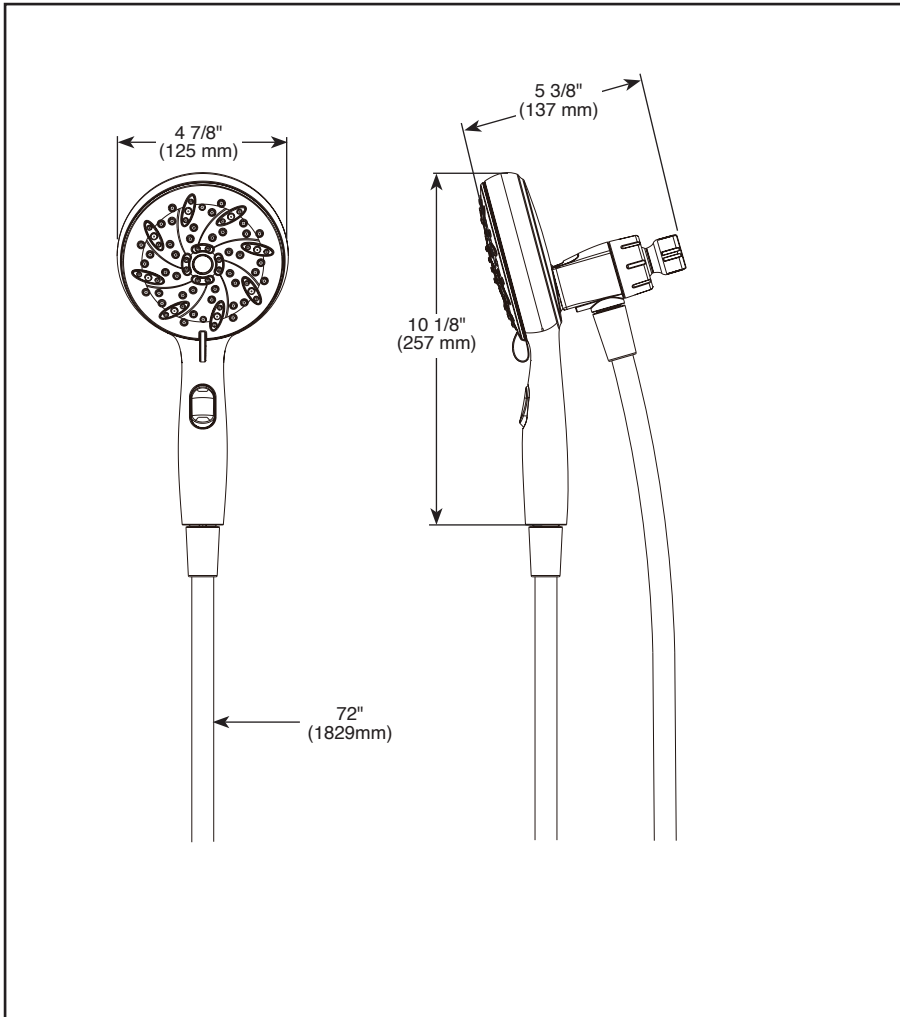

75689▲

Submitted Model No.: _____

Specific Features: _____

▲ Designate proper finish suffix

see what Delta can do™

SUREDOCK™ MAGNETIC HAND SHOWER

■ Magnetic hand held shower with 6 spray settings

FEATURES:

- Touch-Clean® Nozzles
- MagnaTite® Docking

STANDARD SPECIFICATIONS:

- Maximum flow rate 1.75 gpm @ 80 psi, 6.6 L/min @ 550 kPa
- Multiple hand shower spray settings - pause is a non-positive shut-off
- Push-button activates pause mode
- Easy-turn dial to change hand shower sprays
- SureDock™ Magnetic allows for easy and secure docking for hands-free showering
- 72" (1829 mm) metal hose
- 72" (1829 mm) UltraFlex® hose (BL finish only)

COMPLIES WITH:

- ASME A112.18.1 / CSA B125.1
- EPA WaterSense®

Delta reserves the right (1) to make changes in specifications and materials, and (2) to change or discontinue models, both without notice or obligation. Dimensions are for reference only. See current full-line price book or www.deltafaucet.com for finish options and product availability.