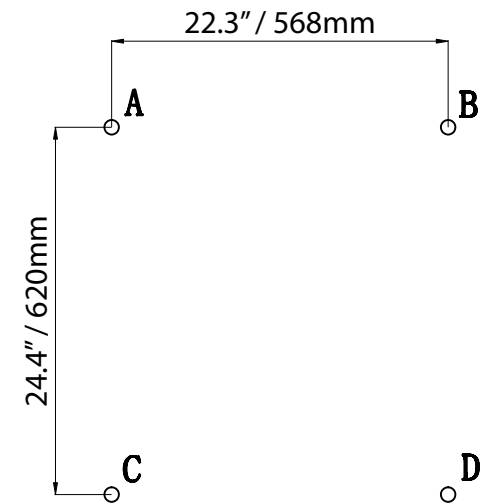

ANZZI™

TW-AZ027

Wall Mounted  
Towel Warmer

Wall Plug-In, 72" cord

7 Bars

www.ANZZI.com  
1-844-44-ANZZI

Perfection is our Tradition™