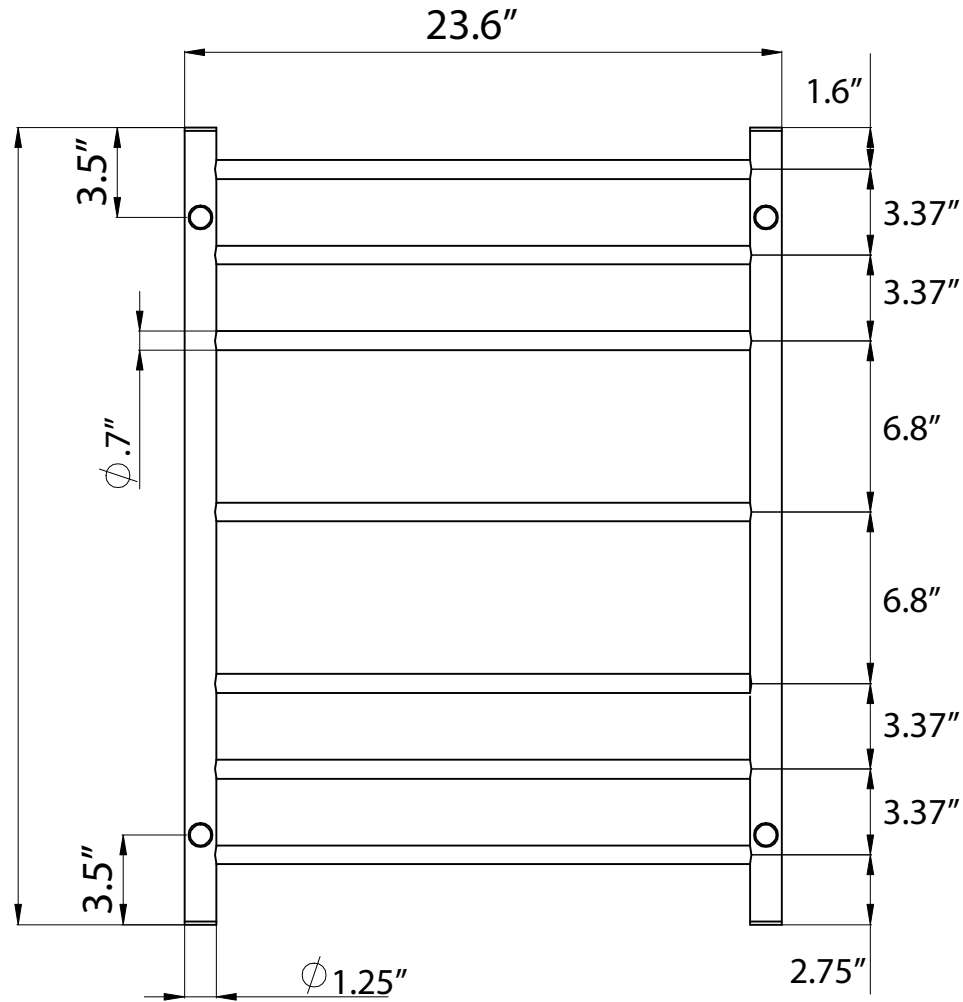

ANZZI™

TW-AZ027

Wall Mounted  
Towel Warmer

Wall Plug-In, 72" cord

7 Bars

www.ANZZI.com  
1-844-44-ANZZI

Perfection is our Tradition™