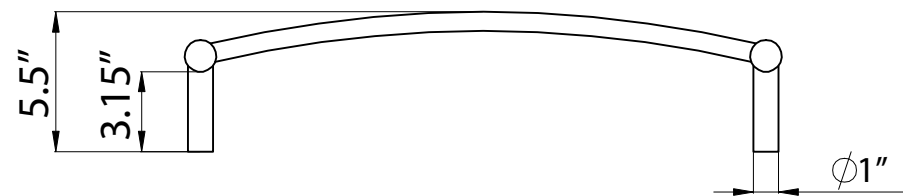

ANZZI™

TW-AZ027

Wall Mounted  
Towel Warmer

Wall Plug-In, 72" cord

7 Bars

www.ANZZI.com  
1-844-44-ANZZI

Perfection is our Tradition™