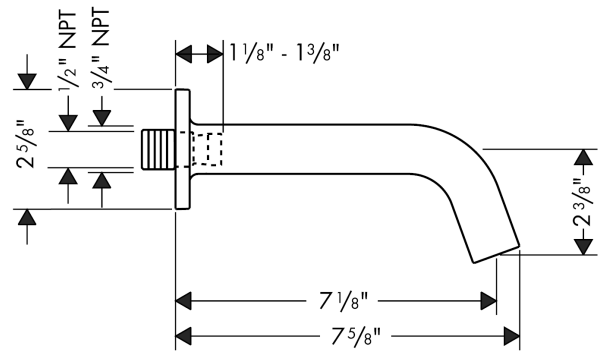

AXOR Citterio M Tub Spout

Finishes : **chrome** Part no. : **34410001**

Description

Features

- Solid brass
- Includes: 1/2" female and 3/4" male adaptor

Product image

Scale drawing

**AXOR Citterio M
Tub Spout**

Finishes : **chrome** Part no. : **34410001**

Exploded drawing

Year of production: >04/08

**AXOR Citterio M
Tub Spout**

Finishes : **chrome** Part no. : **34410001**

Spare parts list

Year of production: >04/08

Pos.	Description	Part no.	PC	PU
1	aerator M24x1 (30 l/min)	98998000	0	1
2	special tool	95158000	0	1
3	hollow set screw M5x5	98446000	0	1
4	connecting thread	96472001	0	1
5	O-ring 16x2,5	98134000	0	1
6	O-ring 30x1,5	98433000	0	1
a	escutcheon for spout	98960000	0	1