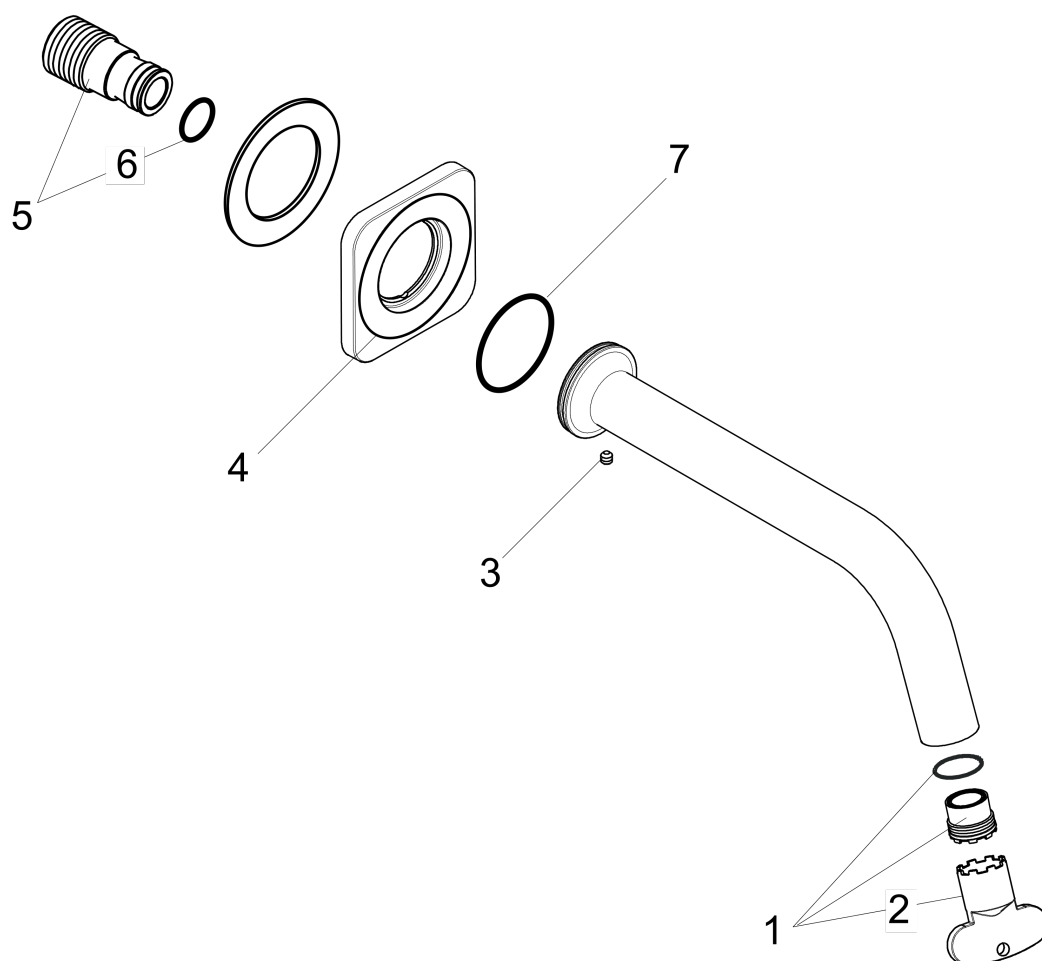

AXOR Citterio M Tub Spout

Finishes : **chrome** Part no. : **34410001**

Description

Features

- Solid brass
- Includes: 1/2" female and 3/4" male adaptor

Product image

Scale drawing

**AXOR Citterio M
Tub Spout**

Finishes : **chrome** Part no. : **34410001**

Exploded drawing

Year of production: >04/08

**AXOR Citterio M
Tub Spout**

Finishes : **chrome** Part no. : **34410001**

Spare parts list

Year of production: >04/08

Pos.	Description	Part no.	PC	PU
1	aerator M24x1 (30 l/min)	98998000	0	1
2	special tool	95158000	0	1
3	hollow set screw M5x5	98446000	0	1
4	connecting thread	96472001	0	1
5	O-ring 16x2,5	98134000	0	1
6	O-ring 30x1,5	98433000	0	1
a	escutcheon for spout	98960000	0	1