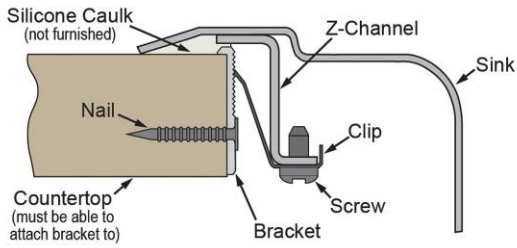

Installation Profile:

Optional Accessories		
CB1713	Elkay Hardwood 13-1/2" x 17" x 1" Cutting Board Spec Sheet (PDF)	
CBS1316	Hardwood 14-1/2" x 17" x 3/4" Cutting Board Spec Sheet (PDF)	
LK99	Deluxe 3-1/2" Drain Type 304 Stainless Steel Body Strainer Basket Rubber Seal and Tailpiece Spec Sheet (PDF)	
LKAD35	3-1/2" Drain Fitting" Stainless Steel Body Strainer Basket and Offset Tailpiece Spec Sheet (PDF)	
LKGT1041	Elkay Gourmet Single Hole Kitchen Faucet Pull-out Spray and Lever Handle with Hi and Mid-rise Base Options Spec Sheet (PDF)	NO IMAGE AVAILABLE
LKWERBSS	Elkay® Stainless Steel 15-3/8" x 12-3/8" x 5-7/16" Rinsing Basket Spec Sheet (PDF)	
LKWRB1418SS	Elkay Stainless Steel 13" x 17" x 7" Rinsing Basket Spec Sheet (PDF)	

In keeping with our policy of continuing product improvement, Elkay reserves the right to change product specifications without notice. Please visit elkay.com for the most current version of Elkay product specification sheets. This specification describes an Elkay product with design, quality, and functional benefits to the user. When making a comparison of other producers' offerings, be certain these features are not overlooked.