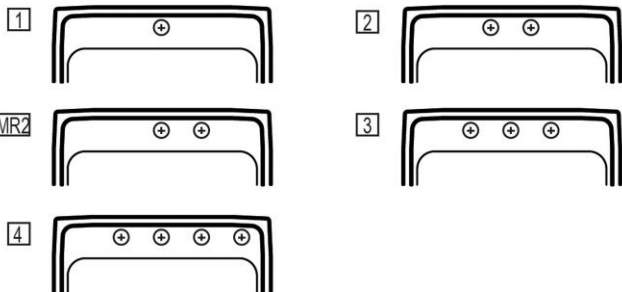

**PRODUCT SPECIFICATIONS**

Elkay Lustertone® Classic Stainless Steel 22" x 22" x 6" Single Bowl Drop-in ADA Sink with Quick-clip. Sink is manufactured from 18 gauge 304 Stainless Steel with a Lustrous Satin finish, Rear Center drain placement, and Bottom only pads.

<b>Installation Type:</b>	Drop-in
<b>Material:</b>	304 Stainless Steel
<b>Special Features:</b>	Quick-Clip Mounting System
<b>Finish:</b>	Lustrous Satin
<b>Gauge:</b>	18
<b>Sound Deadening:</b>	Bottom only pads
<b>Number of Bowls:</b>	1
<b>Sink Dimensions:</b>	22" x 22" x 6"
<b>Bowl 1 Dimensions:</b>	19" x 16" x 5-7/8"
<b>Drain Size:</b>	3-1/2" (89mm)
<b>Drain Location:</b>	Rear Center
<b>Minimum Cabinet Size:</b>	27"
<b>Mounting Hardware:</b>	Included for 3/4" (19mm) countertop
<b>Template Included:</b>	No
<b>Cutout Template #:</b>	<a href="#">1000001248</a>

Template is available for download at [elkay.com](http://elkay.com). CAD software will be required to open the template.

**Cutout Dimensions for Drop-in Installation:**

21-3/8" x 21-3/8" (543mm x 543mm) with 1-1/2" (38mm) corner radius

**Hole Drilling Configurations:**

1-1/2" (38mm) Diameter Faucet Holes on 4" (102mm) Centers

A Century of Tradition and Quality. For more than 100 years, Elkay has been making innovative products and providing exceptional customer care. We take pride in offering plumbing products that make life easier, inspire change and leave the world a better place.