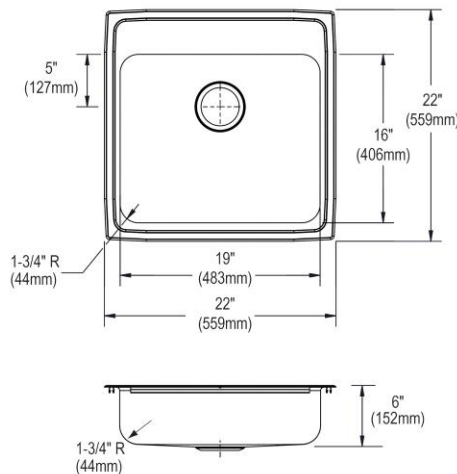

PART: _____ QTY: _____
PROJECT: _____
CONTACT: _____
DATE: _____
NOTES: _____
APPROVAL: _____

In keeping with our policy of continuing product improvement, Elkay reserves the right to change product specifications without notice. Please visit elkay.com for the most current version of Elkay product specification sheets. This specification describes an Elkay product with design, quality, and functional benefits to the user. When making a comparison of other producers' offerings, be certain these features are not overlooked.