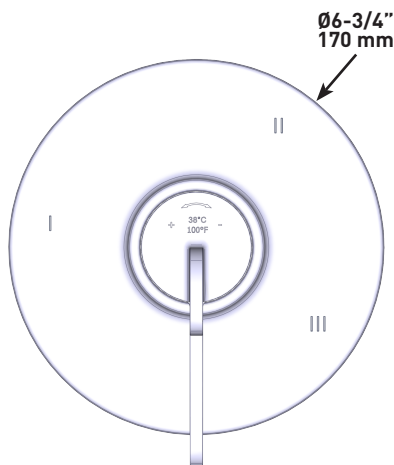

For warranty or additional information, contact:

U.S.A.
houseofrohl.com/support
1-800-777-9762

QUEBEC / MARITIMES / WESTERN CANADA
QUÉBEC / MARITIMES / OUEST CANADIEN
QUEBEC / MARITIMOS / CANADA OCCIDENTAL
houseofrohl.ca/support
1-866-473-8442

ONTARIO
houseofrohl.ca/support
1-800-287-5354

Riobel

PERRIN & ROWE®
LONDON

victoria ⊕ albert®

ROHL