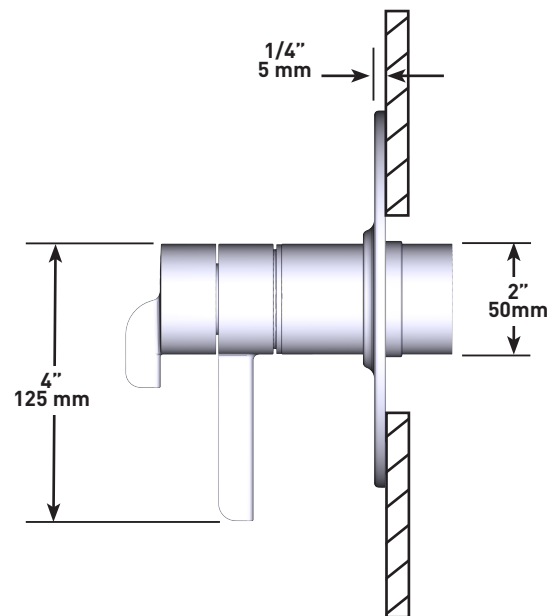

For warranty or additional information, contact:

U.S.A.
houseofrohl.com/support
1-800-777-9762

QUEBEC / MARITIMES / WESTERN CANADA
QUÉBEC / MARITIMES / OUEST CANADIEN
QUEBEC / MARITIMOS / CANADA OCCIDENTAL
houseofrohl.ca/support
1-866-473-8442

ONTARIO
houseofrohl.ca/support
1-800-287-5354

Riobel

PERRIN & ROWE®
LONDON

victoria ⊕ albert®

ROHL