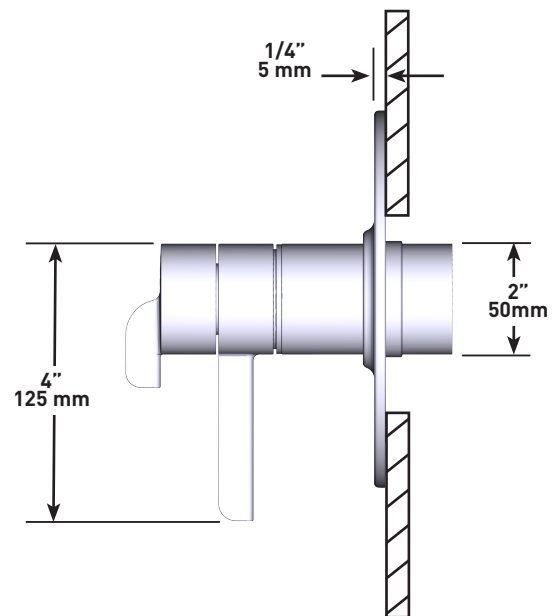

Si vous souhaitez obtenir de l'information supplémentaire à propos de la garantie ou de tout autre élément, communiquez avec :

U.S.A.
houseofrohl.com/support
1-800-777-9762

QUEBEC / MARITIMES / WESTERN CANADA
QUÉBEC / MARITIMES / OUEST CANADIEN
QUEBEC / MARITIMOS / CANADA OCCIDENTAL
houseofrohl.ca/support
1-866-473-8442

ONTARIO
houseofrohl.ca/support
1-800-287-5354

Riobel

PERRIN & ROWE
LONDON

1897
SHAW'S
ENGLAND

victoria ⊕ albert®

ROHL