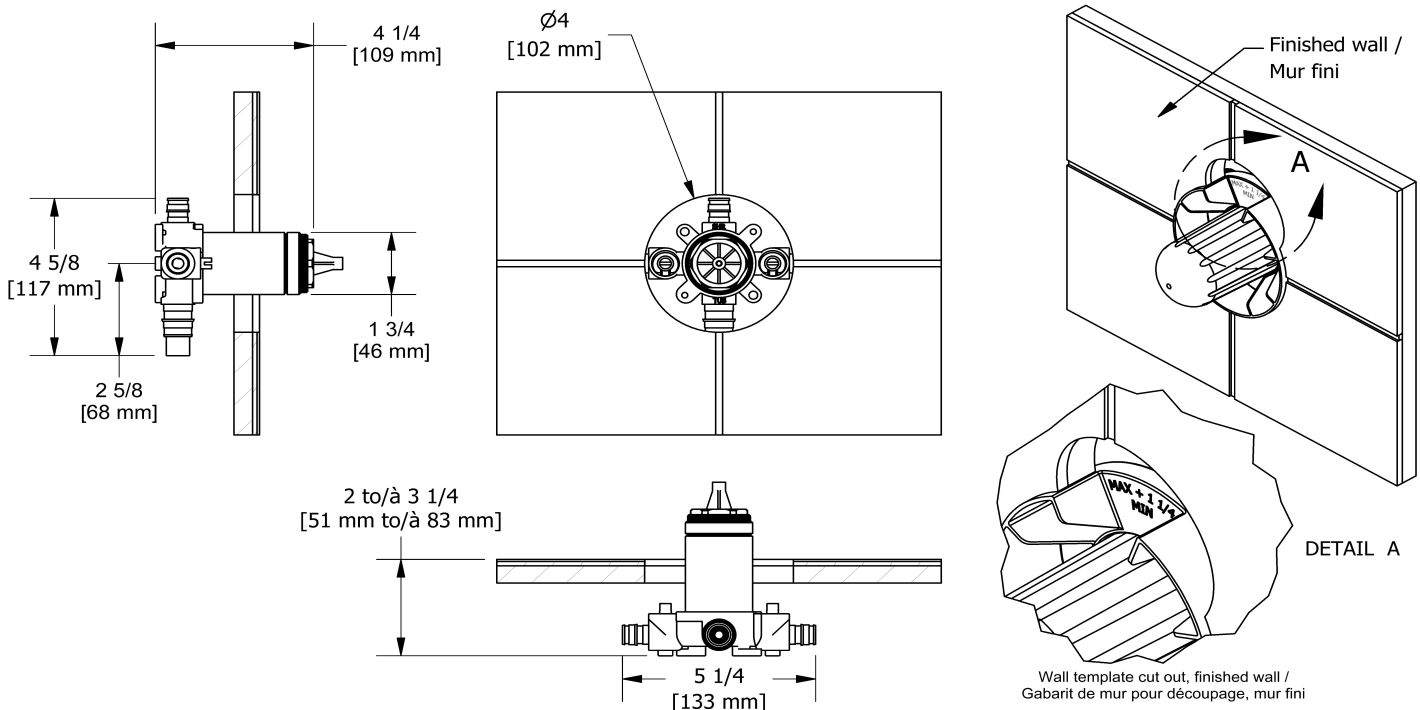

Certifications

- CSA B125.1
- ASME A112.18.1
- ASSE 1016
- CMR248 Approval

UPC®