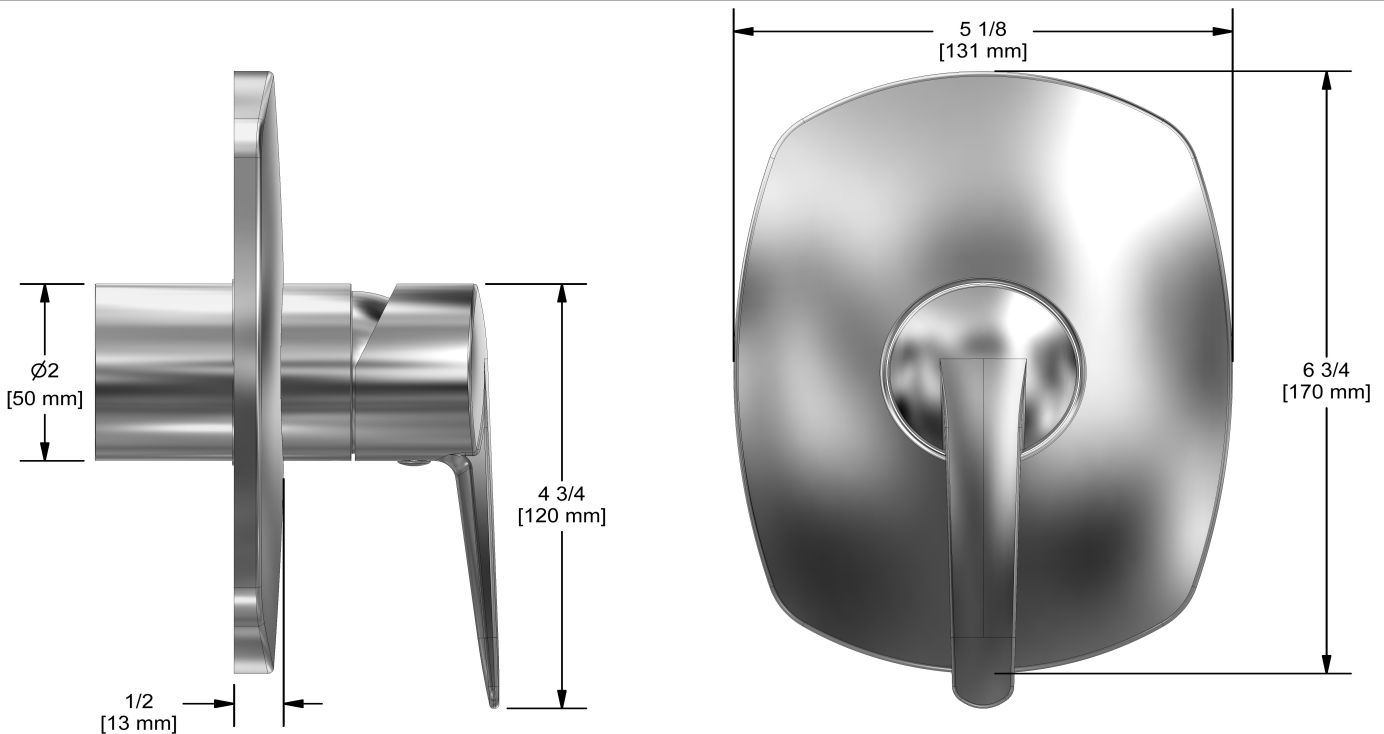

Sizes, models and finishes may differ from those presented.

Warranty

This **Riobel Inc.** product you have purchased carries a Limited Lifetime Warranty on the chrome, PVD finish, blacks and all working parts and is guaranteed from the initial purchase date against all manufacturing defects. All other finishes, including plastic components, are guaranteed for one year. All electric and/or electronic parts are covered by a 5-year limited warranty.

Customer Service

Ontario, West Canada : 888-287-5354 Quebec, Maritimes, United States : 866-473-8442