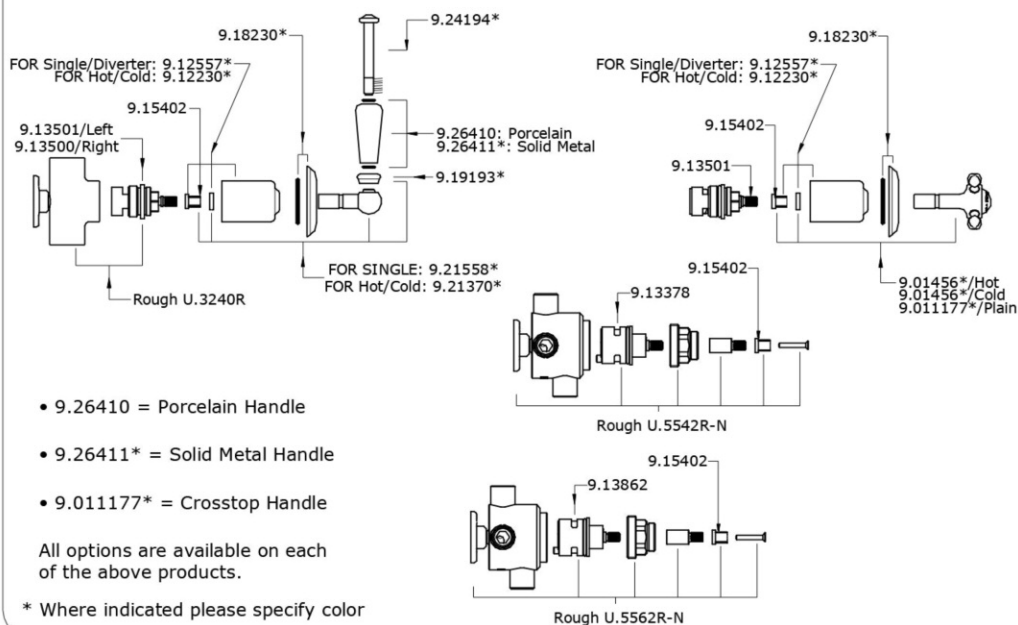

Installation Instructions

CARE & MAINTENANCE

Occasional cleaning with warm soapy water, followed by a polish with a soft cloth is all that is required to keep the plated finish in good condition.

Do not use proprietary abrasive liquids, powders, or pads to clean the product. You will damage the plated finish and void your guarantee.

ROHL WARRANTY POLICY

All products supplied by ROHL carry warranties against manufacturing defects.

Perrin & Rowe products carry a Limited Lifetime Warranty.

ROHL LLC will provide free of charge, as its options, replacement part(s) or product (or a comparable alternative product) to replace those which have proven defective in materials or workmanship.

For full ROHL LLC WARRANTY please contact ROHL or visit www.rohlhome.com

SPARES

LEVER TRIM

CROSSTOP TRIM

SPARE PARTS & SERVICE

ROHL
Authentic Luxury for Kitchen and Bath®
3 Parker
Irvine
CA 92618
(714) 557-1933
www.rohlhome.com

Perrin & Rowe products are manufactured in the UK, using the latest technology and built to the highest quality standards.

We would like to thank you for purchasing a Perrin & Rowe product and take this opportunity to invite you to look at other luxury products by us. Please contact us to receive our latest product catalogue.