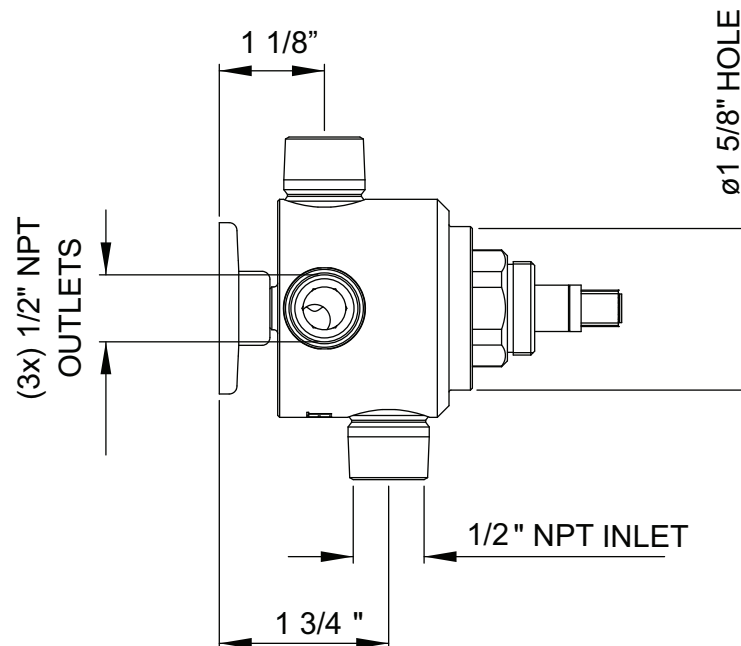

WARRANTY

- Limited Lifetime