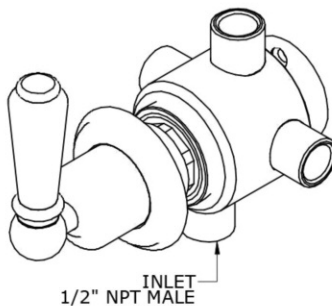

TRIM

U.3240TL
U.3240TLS
U.3241TX

Four Way Diverter

ROUGH

U.5562R-N
(U.5562NBO)

TRIM

U.3240TL
U.3240TLS
U.3241TX

Temp Range:

Min 34°F
Max 185°F

Recommended Working Pressure:

Min 15 psi
Max 75 psi

Where Rough and Trim Kits are used both must be ordered to complete the installation.