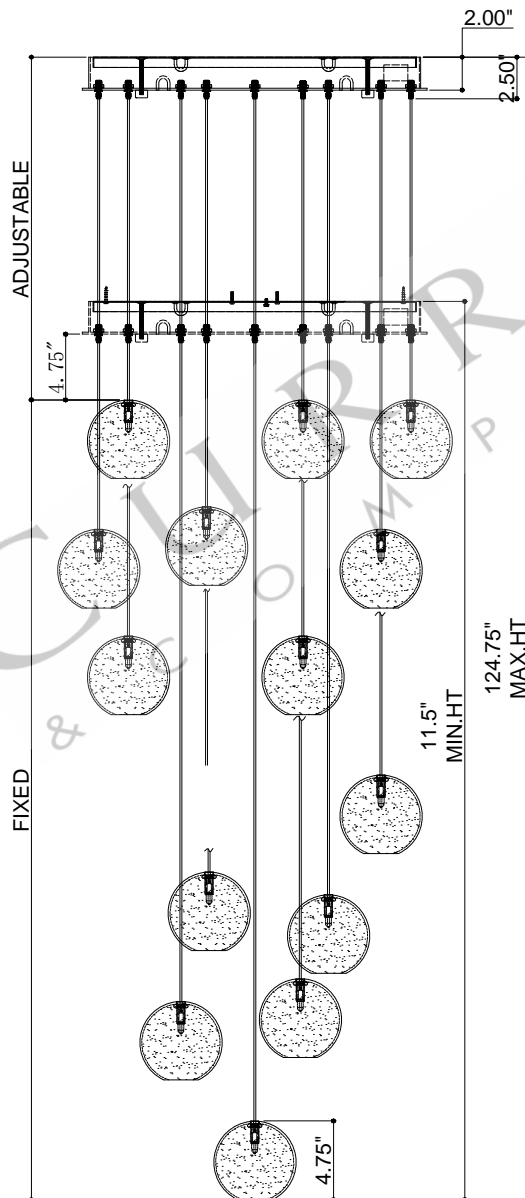

21"DIA*2.0"H.CANOPY
 19.75"DIA*0.75"H. MOUNTING
 PLATE COVER
 5.0"DIA*4.75"H.SHADE

TOP VIEW

CANOPY DETAIL

FRONT VIEW