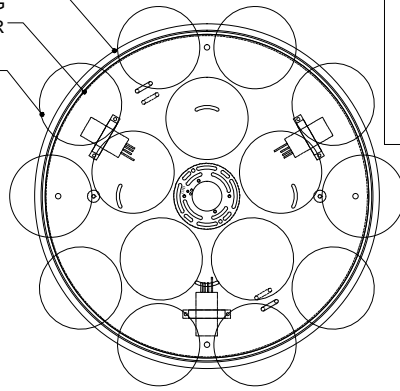

21"DIA*2.0"H.CANOPY
 19.75"DIA*0.75"H. MOUNTING
 PLATE COVER
 5.0"DIA*4.75"H.SHADE

TOP VIEW

CANOPY DETAIL

FRONT VIEW