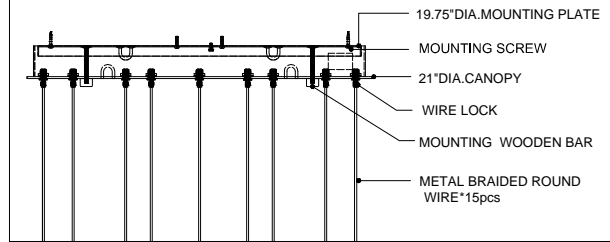

21"DIA*2.0"H.CANOPY
 19.75"DIA*0.75"H. MOUNTING
 PLATE COVER
 5.0"DIA*4.75"H.SHADE

TOP VIEW

CANOPY DETAIL

FRONT VIEW