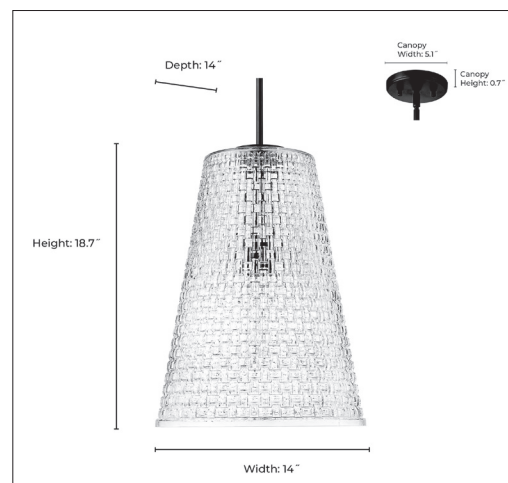

20701

SABEN ONE LIGHT PENDANT

FINISH

BN - Brushed Nickel
MB - Matte Black
MG - Modern Gold

DIMENSIONS

Width 14"
Height 18.7"
Canopy Width 5.1"
Canopy Height 0.7"
Canopy Depth 5.1"
Stems (1) 6", (1) 12", (1) 18"
Wire 144"
Weight 11 lbs.

MATERIAL

Steel

GLASS

Glass Rattan Lattice Clear

LAMPING

Bulbs 1-Medium
Bulb Base Medium (E26)
Watts per Bulb 60W
Voltage 120V
Total Wattage 60W
Bulbs Included No

CERTIFICATION

ETL Listed Dry Location

ITEM NUMBER

SKU's 20701 BN
20701 MB
20701 MG

20701 BN

20701 MB

20701 MG

Millennium Lighting
105 Declaration Drive
McDonough, GA 30253
www.millenniumlighting.com