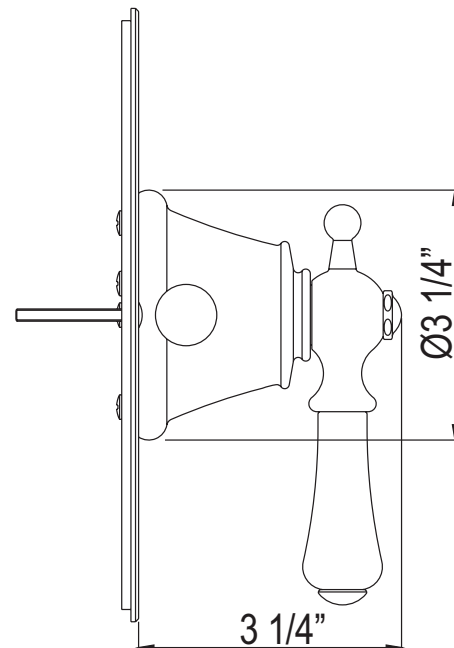

## Georgian Era™

3/4" Round Thermostatic Trim Without Volume Control

**MODEL:** U.5785LS

**UPC®**

**For warranty or additional information, contact:**

U.S.A.  
[houseofrohl.com/support](http://houseofrohl.com/support)  
1-800-777-9762