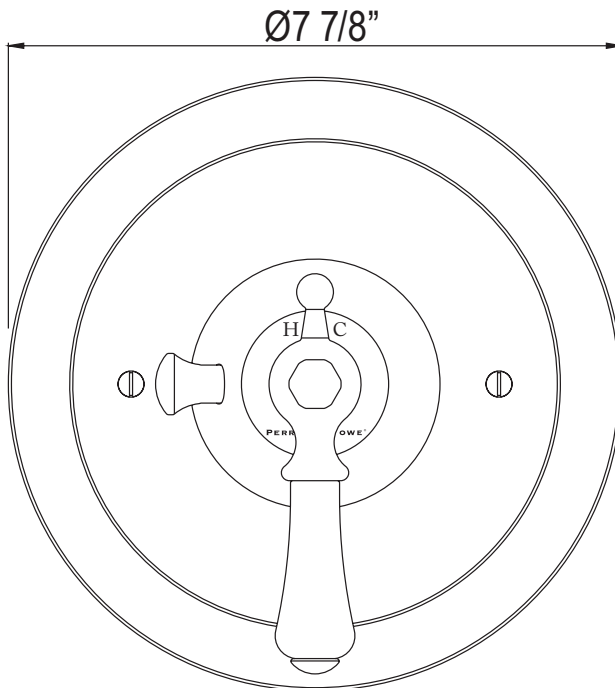

## Georgian Era™

3/4" Round Thermostatic Trim Without Volume Control

**MODEL:** U.5785LS

**UPC®**

**For warranty or additional information, contact:**

U.S.A.  
[houseofrohl.com/support](http://houseofrohl.com/support)  
1-800-777-9762