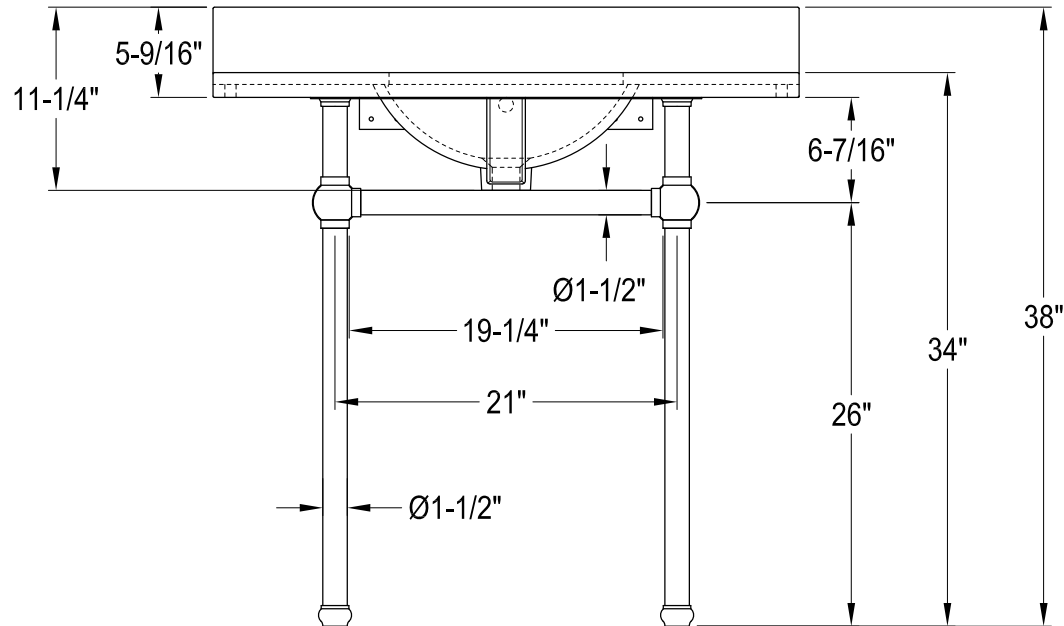

KVPB36MBSQB0,1,6,7,8

36" Console Sink with Brass Legs & Shelf

VXHSB21180,1,5,6,7,8