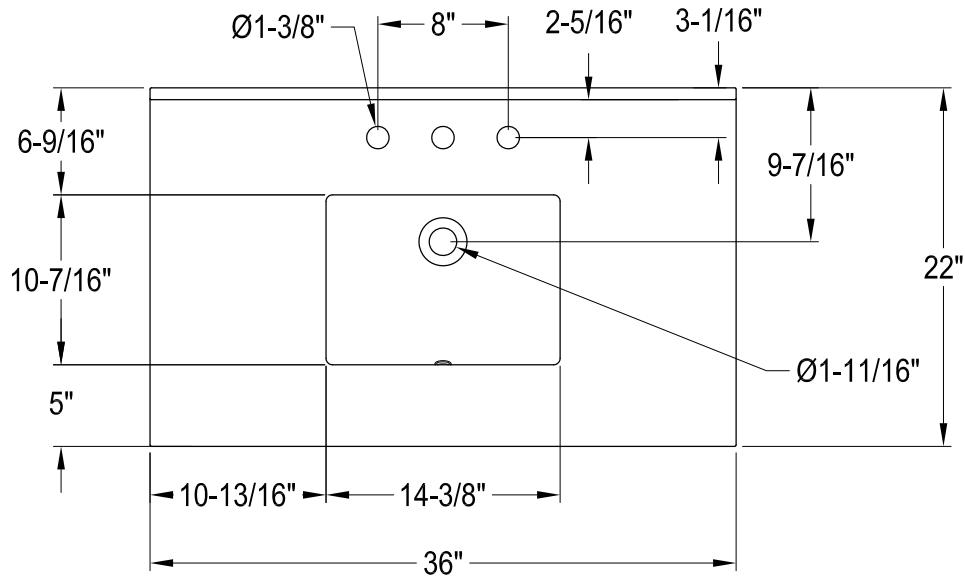

KVPB36MBSQB0,1,6,7,8

36" Console Sink with Brass Legs & Shelf

VXHSB21180,1,5,6,7,8