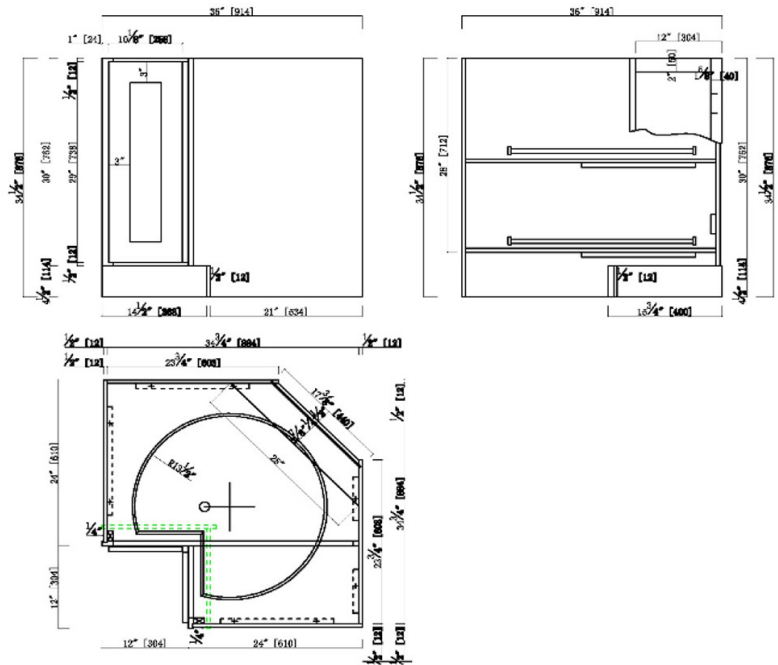

## Brookings Unassembled Shaker Lazy Susan Kitchen Cabinet 36x34.5x24 Espresso

### SPECIFICATIONS

<b>MATERIAL CONSTRUCTION:</b>	Wood	<b>NUMBER OF SHELVES:</b>	1
<b>WOOD SPECIES:</b>	Maple	<b>SHELF STYLE:</b>	Turntable
<b>ASSEMBLED DIMENSIONS:</b>	34.5" H x 36" L x 24" D	<b>ADJUSTIBLE SHELVES:</b>	No
<b>ASSEMBLED WEIGHT:</b>	104.96 lbs.	<b>SHELF ADJUSTIBILITY INCREMENTS:</b>	N/A
<b>KITCHEN CABINET TYPE:</b>	Lazy Susan	<b>SHELF DIMENSIONS:</b>	34.5" W x 34.5" D
<b>MOUNTING TYPE:</b>	Floor Mount	<b>SHELF THICKNESS:</b>	0.75"
<b>CONSTRUCTION TYPE:</b>	Face Frame	<b>SHELF MATERIAL:</b>	Plywood
<b>HINGE STYLE:</b>	Soft Close	<b>FACE FRAME MATERIAL:</b>	Solid Maple
<b>DOOR STYLE:</b>	1 Wood shaker door, reversible	<b>SIDES MATERIAL:</b>	Plywood
<b>DRAWER DIMENSIONS 1:</b>	N/A	<b>BOTTOM MATERIAL:</b>	Plywood
<b>DRAWER DIMENSIONS 2:</b>	N/A	<b>BACK PANEL MATERIAL:</b>	Plywood
<b>DRAWER DIMENSIONS 3:</b>	N/A	<b>BACK BRACE MATERIAL:</b>	Wood
<b>DWR BOX MATERIAL:</b>	N/A	<b>TOE KICK INSET WIDTH:</b>	3"
<b>DWR CONSTRUCTION:</b>	N/A	<b>TOOLS NEEDED FOR INSTALLATION:</b>	Phillips Screwdriver Mallet Wood Glue
<b>DWR GLIDE:</b>	N/A	<b>FASTENER TYPE:</b>	Wood Screw
<b>FAKE DWR QTY:</b>	0		
<b>FAKE DWR LOCATION:</b>	N/A		