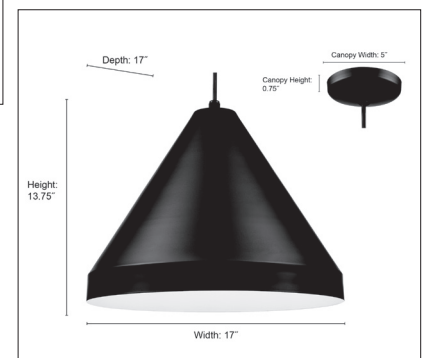

RCC17-SB

Note: All finishes on outdoor lighting must be properly maintained and treated. Therefore, we suggest cleaning with a regular application of finish preserving & renewing products such as Rejuvenate.

Timeless Lighting For Any Space

Millennium

Millennium Lighting • 105 Declaration Drive • McDonough, GA 30253 • www.millenniumlighting.com