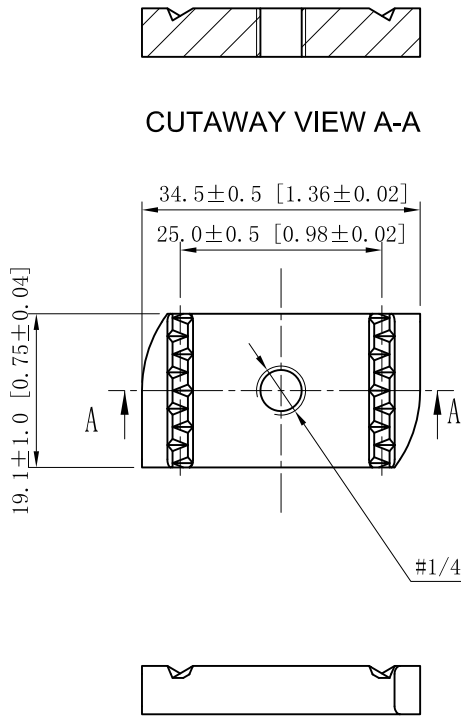

SIDES	BOTTOM
Material: Steel-0.236"- Q235, Zinc plated	

DESCRIPTION
TRADE REFERENCE TERMS

STANDARD PACKING
50 PCS

This data sheet is for reference only .GARVIN INDUSTRIES reserves the right to make changes to the design without prior notice.

GARVIN INDUSTRIES		
TITLE		
SIZE	DWG NO.	REV
A4	SNRS1420	
DATA SHEET		