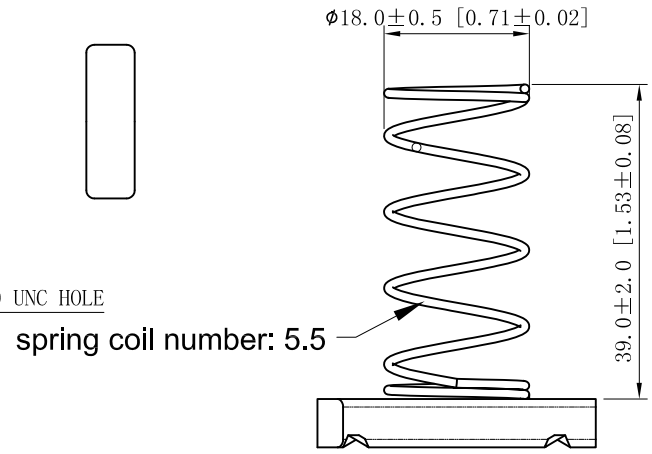

SIDES	BOTTOM
Material: Steel-0.236"- Q235, Zinc plated	

DESCRIPTION
TRADE REFERENCE TERMS

STANDARD PACKING
50 PCS

This data sheet is for reference only .GARVIN INDUSTRIES reserves the right to make changes to the design without prior notice.

GARVIN INDUSTRIES		
TITLE		
SIZE	DWG NO.	REV
A4	SNRS1420	
DATA SHEET		