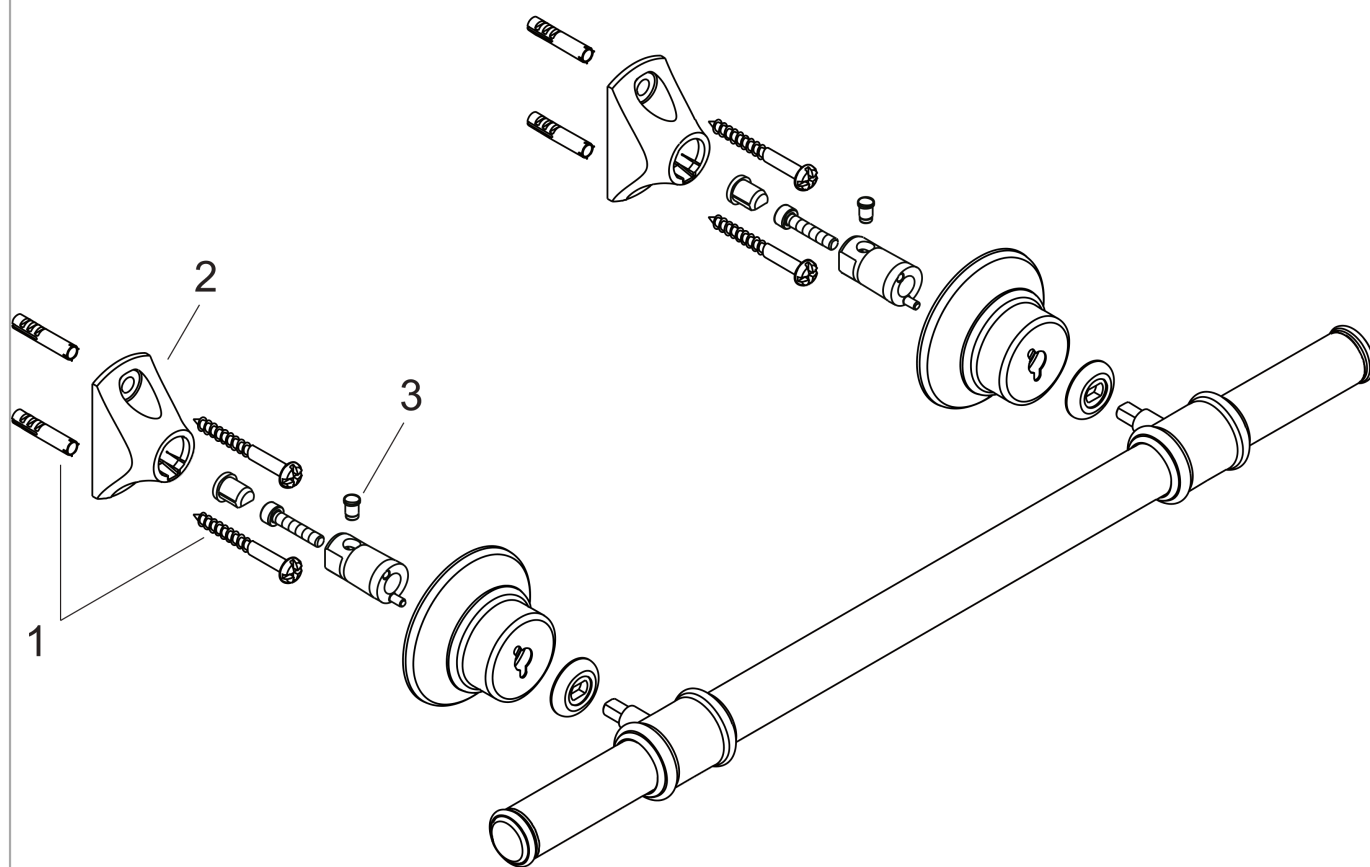

**AXOR Montreux
Towel Bar 24"**

Finishes : **chrome** Part no. : **42060000**

Description

Features

- Metal
- Wall-mounted

Product image

Scale drawing

AXOR Montreux
Towel Bar 24"
Finishes : **chrome** Part no. : **42060000**

Exploded drawing

Year of production: >05/06

AXOR Montreux
Towel Bar 24"
 Finishes : **chrome** Part no. : **42060000**

Spare parts list

Year of production: >05/06

Pos.	Description	Part no.	PC	PU
1	mounting set	40915000	0	1
2	support element	96341000	0	1
3	pin	97546000	0	1