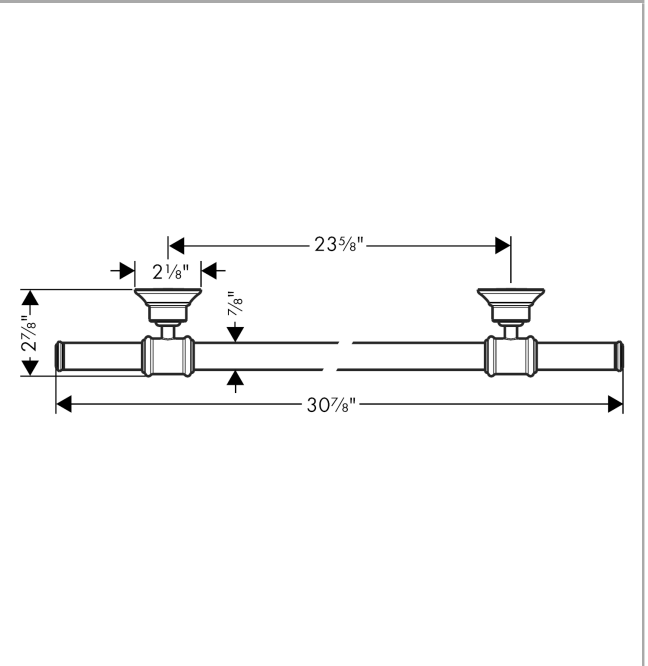

**AXOR Montreux
Towel Bar 24"**

Finishes : **chrome** Part no. : **42060000**

Description

Features

- Metal
- Wall-mounted

Product image

Scale drawing

AXOR Montreux
Towel Bar 24"
Finishes : **chrome** Part no. : **42060000**

Exploded drawing

Year of production: >05/06

AXOR Montreux
Towel Bar 24"
 Finishes : **chrome** Part no. : **42060000**

Spare parts list

Year of production: >05/06

Pos.	Description	Part no.	PC	PU
1	mounting set	40915000	0	1
2	support element	96341000	0	1
3	pin	97546000	0	1