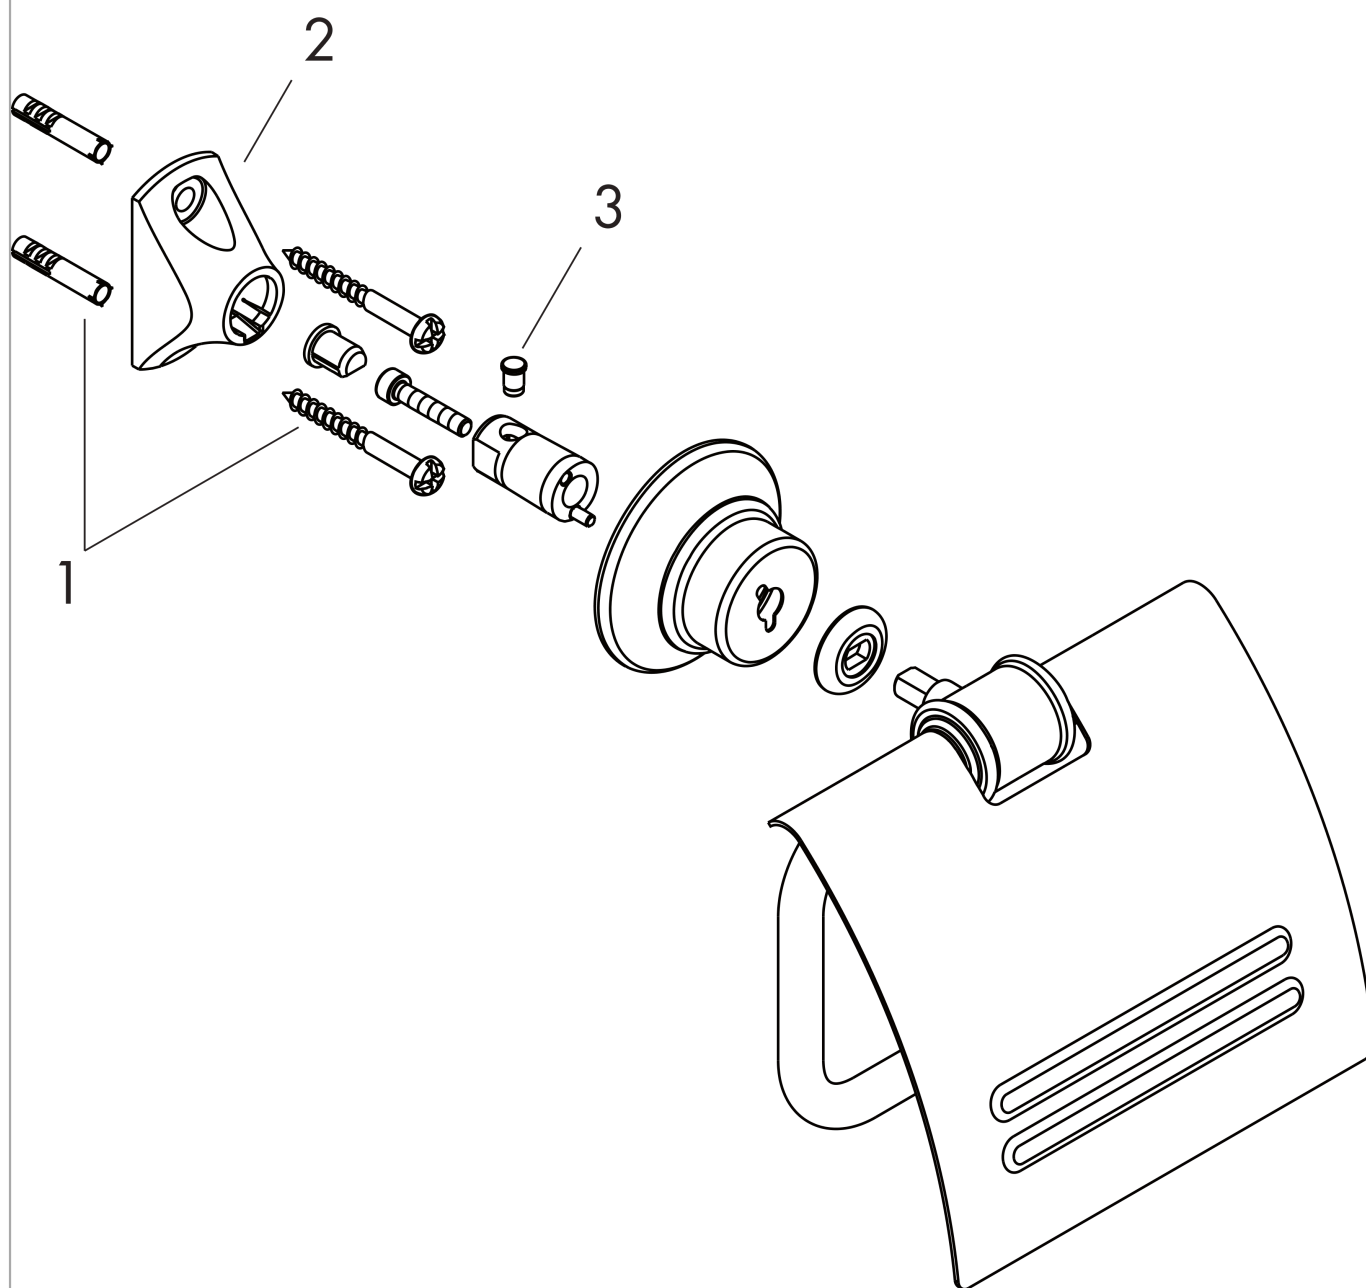

**AXOR Montreux
Toilet Paper Holder**

Finishes : **polished nickel** Part no. : **42036830**

Description

Features

- Metal
- Wall-mounted

Product image

Scale drawing

**AXOR Montreux
Toilet Paper Holder**

Finishes : **polished nickel** Part no. : **42036830**

Exploded drawing

Year of production: **05/06 - 12/12**

**AXOR Montreux
Toilet Paper Holder**

Finishes : **polished nickel** Part no. : **42036830**

Spare parts list

Year of production: **05/06 - 12/12**

Pos.	Description	Part no.	PC	PU
1	mounting set	40915000	0	1
2	support element	96341000	0	1
3	pin	97546000	0	1