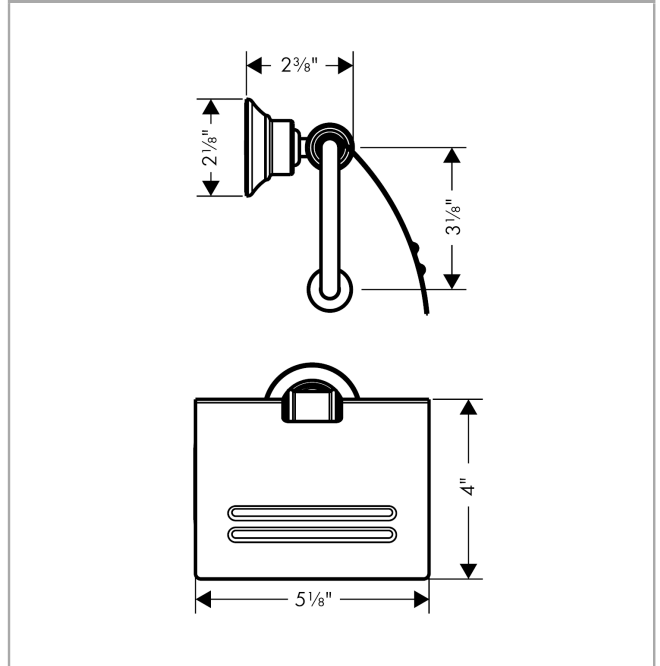

**AXOR Montreux
Toilet Paper Holder**

Finishes : **polished nickel** Part no. : **42036830**

Description

Features

- Metal
- Wall-mounted

Product image

Scale drawing

**AXOR Montreux
Toilet Paper Holder**

Finishes : **polished nickel** Part no. : **42036830**

Exploded drawing

Year of production: **05/06 - 12/12**

**AXOR Montreux
Toilet Paper Holder**

Finishes : **polished nickel** Part no. : **42036830**

Spare parts list

Year of production: **05/06 - 12/12**

Pos.	Description	Part no.	PC	PU
1	mounting set	40915000	0	1
2	support element	96341000	0	1
3	pin	97546000	0	1