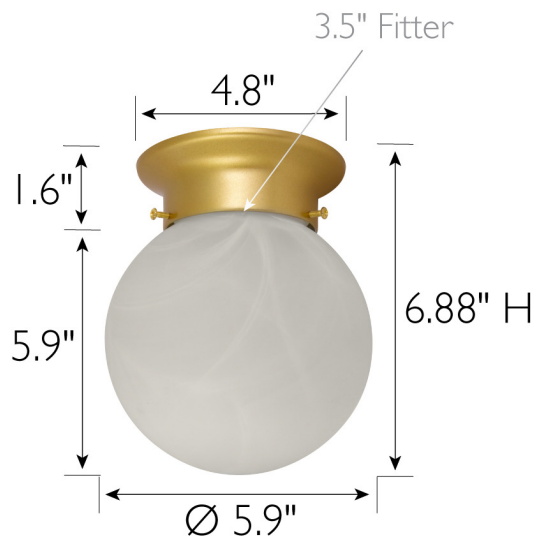

Millbridge I-Light Dimmable Ceiling Light
Satin Gold

SPECIFICATIONS

MOUNTING:	Flush Mount	LED BRIGHTNESS (LUMENS):	N/A
SLOPED CEILING ADAPTABLE:	No	LED COLOR CORRELATED TEMPERATURE (CCT):	N/A
LAMP TYPE:	Incandescent	LED COLOR RENDERING INDEX (CRI):	N/A
BULB INCLUDED:	No	LED EFFICACY:	N/A
WATTS PER BULB:	60W	LED AVERAGE RATED LIFE:	N/A
TOTAL WATTAGE:	60W	ENERGY EFFICIENT:	No
DIMMABLE:	Yes	LIGHTING AMPS:	0.5
MATERIAL CONSTRUCTION:	Glass	VOLTAGE:	120V
ASSEMBLED DIMENSIONS:	6.88" H x 5.9" L x 5.9" D		
WEIGHT:	1.65 lbs.		
BACKPLATE DIMENSIONS:	N/A		
CANOPY/PLATE DIMENSIONS:	1.6" H x 4.8" W x 4.8" D		
GLASS/SHADE DIMENSIONS:	5.9" H x 5.9" L x 5.9" D		
GLASS/SHADE MATERIAL:	Glass		
GLASS/SHADE TYPE:	Alabaster		
GLASS/SHADE COLOR:	White		