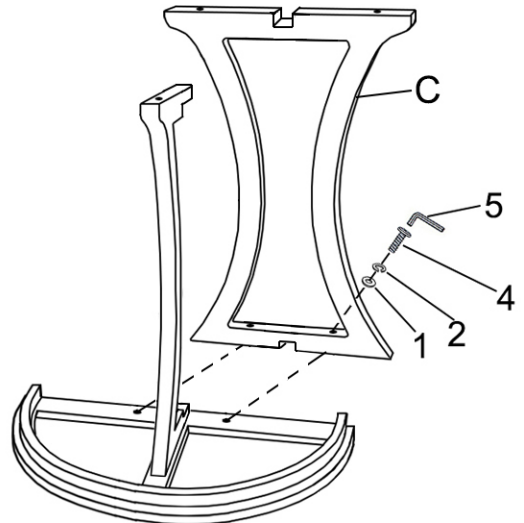

ASSEMBLY INSTRUCTIONS

ITEM NO: 219961

Parts required

1		Flat washer	Φ8MM	6pcs
2		Lock washer	Φ8MM	6pcs
3		Bolt	Φ8*50MM	3pcs
4		Bolt	Φ8*60MM	3pcs
5		Allen wrench		1pc

A		1pc
B		1pc
C		1pc
D		1pc

1.

2.

3.