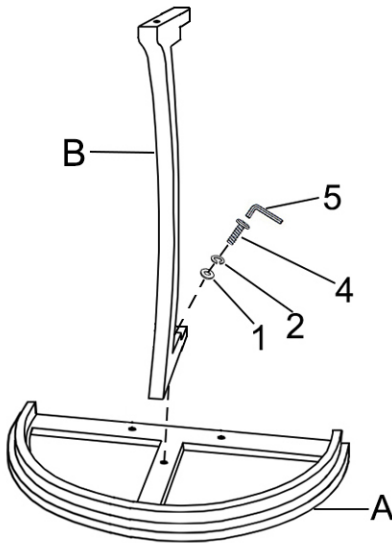

ASSEMBLY INSTRUCTIONS

ITEM NO: 219961

Parts required

1		Flat washer	Φ8MM	6pcs
2		Lock washer	Φ8MM	6pcs
3		Bolt	Φ8*50MM	3pcs
4		Bolt	Φ8*60MM	3pcs
5		Allen wrench		1pc

A		1pc
B		1pc
C		1pc
D		1pc

1.

2.

3.