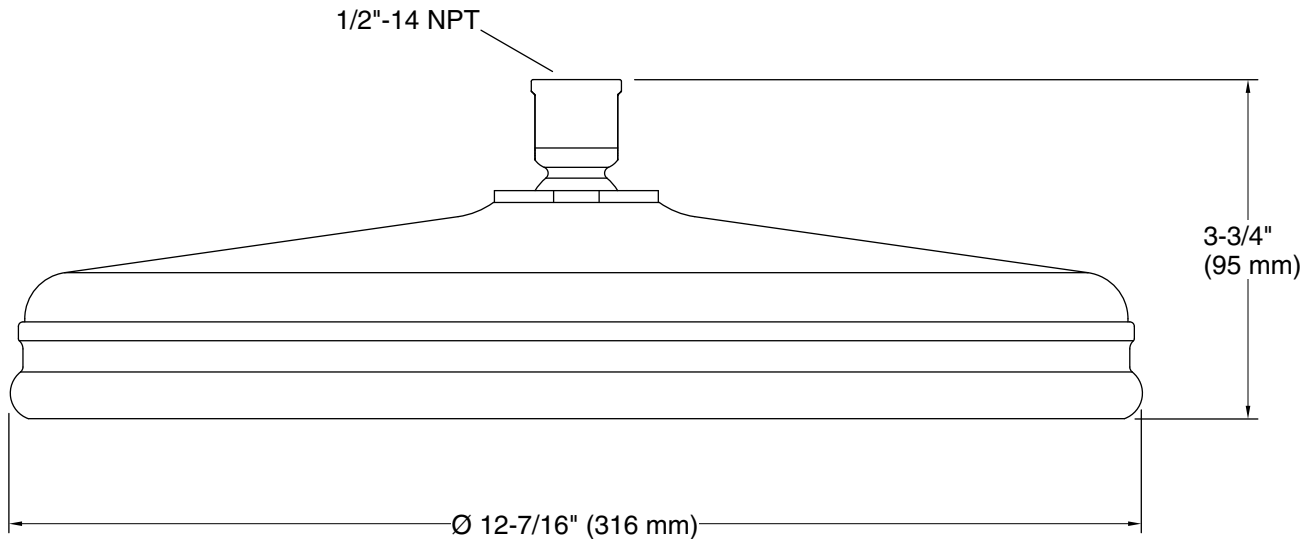

Technical Information

All product dimensions are nominal.

Spout:

Shower/Rainhead rated max flow: 2.5 gal/min (9.5 l/min)

Notes

Install this product according to the installation instructions.