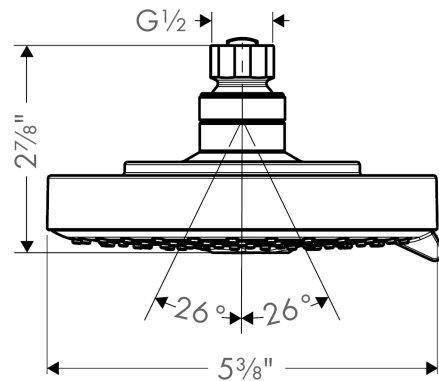

**Raindance S**

**Showerhead 150 3-Jet, 2.5 GPM**

Finishes : **brushed nickel** Part no. : **27495821**

**Description**

**Features**

- Spray modes: RainAir, BalanceAir, Whirl
- 86 no-clog spray channels
- Flow: 2.5 GPM (9.5 L/Min)

**Item details**

List Price \$ 321.00

**Technology**

**Compliance**

**Product image**

**Scale drawing**

**Raindance S**

**Showerhead 150 3-Jet, 2.5 GPM**

Finishes : **brushed nickel** Part no. : **27495821**

**Exploded drawing**

Year of production: >06/06

**Raindance S**

**Showerhead 150 3-Jet, 2.5 GPM**

Finishes : **brushed nickel** Part no. : **27495821**