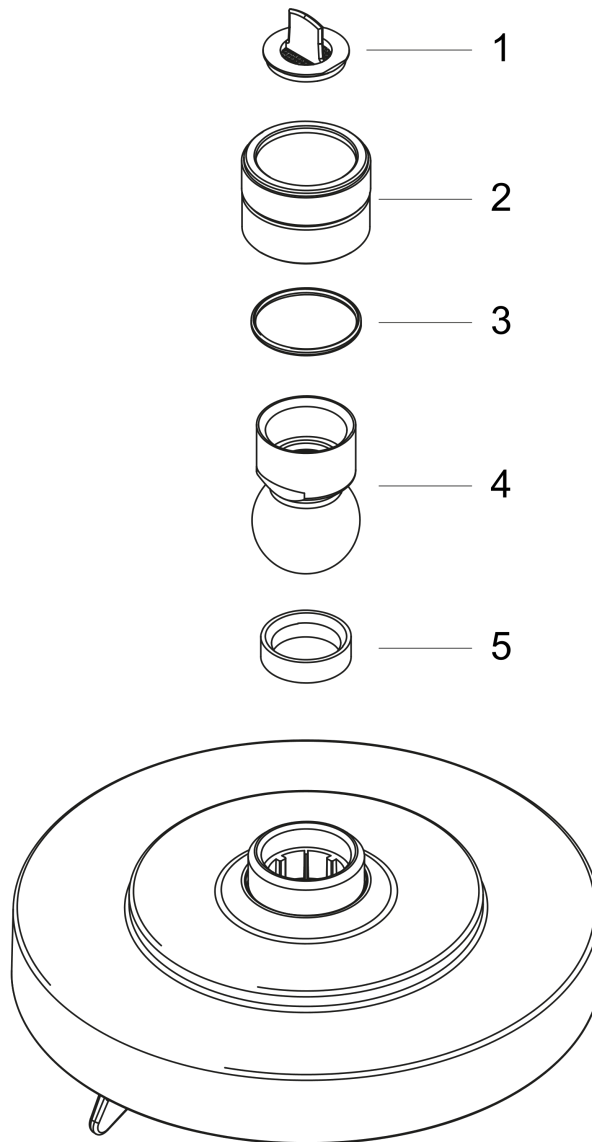

**Raindance S**

**Showerhead 150 3-Jet, 2.5 GPM**

Finishes : **brushed nickel** Part no. : **27495821**

**Description**

**Features**

- Spray modes: RainAir, BalanceAir, Whirl
- 86 no-clog spray channels
- Flow: 2.5 GPM (9.5 L/Min)

**Item details**

List Price \$ 321.00

**Technology**

**Compliance**

**Product image**

**Scale drawing**

**Raindance S**

**Showerhead 150 3-Jet, 2.5 GPM**

Finishes : **brushed nickel** Part no. : **27495821**

**Exploded drawing**

Year of production: >06/06

**Raindance S**

**Showerhead 150 3-Jet, 2.5 GPM**

Finishes : **brushed nickel** Part no. : **27495821**

**Spare parts list**

Year of production: >06/06

<b>Pos.</b>	<b>Description</b>	<b>Part no.</b>	<b>Price</b>	<b>PU</b>
1	filter packing	96477000	-	1
2	nut	97958820	-	1
3	lever collar	97536000	-	1
4	ball joint	97331000	-	1
5	seal	97606000	-	1