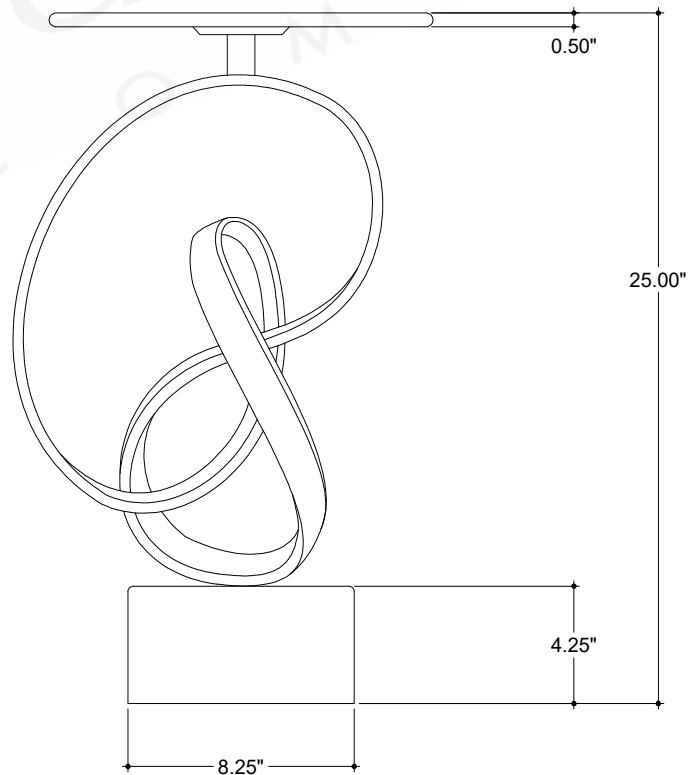

ITEM: 4000-0196

Overall Dimensions

Diameter: 14"

Height: 25"

TOP VIEW

FRONT VIEW