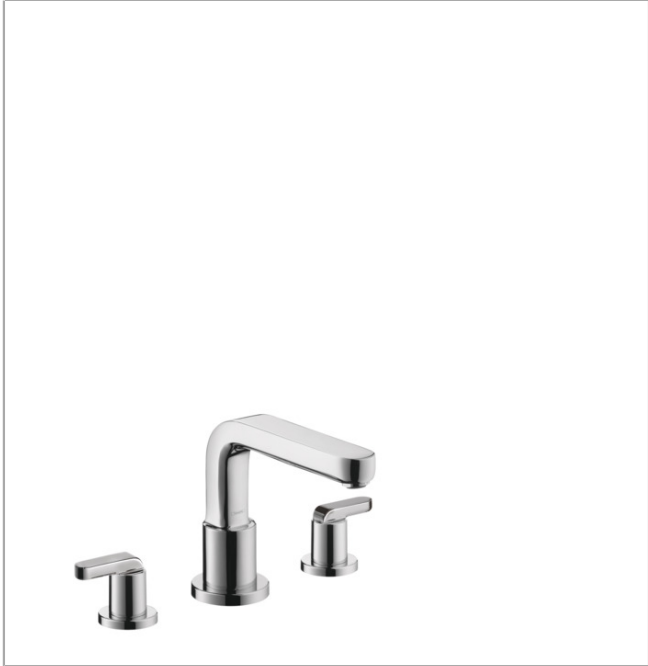

**Metris S**  
**3-Hole Roman Tub Set Trim with Lever Handles**  
 Finishes : **chrome** Part no. : **31438001**

**Description**

**Features**

- Flow: 5.81 GPM (22 L/Min)
- 90° ceramic valves

**Item details**

List Price \$ 721.00

**Compliance**

**Product image**

**Scale drawing**

**Metris S**  
**3-Hole Roman Tub Set Trim with Lever Handles**  
 Finishes : **chrome** Part no. : **31438001**

Exploded drawing

Year of production: >04/07

**Metris S**

**3-Hole Roman Tub Set Trim with Lever Handles**

Finishes : **chrome** Part no. : **31438001**

**Spare parts list**

Year of production: >04/07

Pos.	Description	Part no.	Price	PU
1	spout cpl.	31095000	-	1
2	aerator M24x1 (25 l/min)	13956000	-	1
3	hollow set screw M6x6	97660000	-	1
4	escutcheon Ø 70 mm	97779000	-	1
5	adapter for spout	88512000	-	1
6	handle	31105000	-	1
7	handle	31106000	-	1
8	handle fixing set	94184000	-	1
9	escutcheon	31098000	-	1