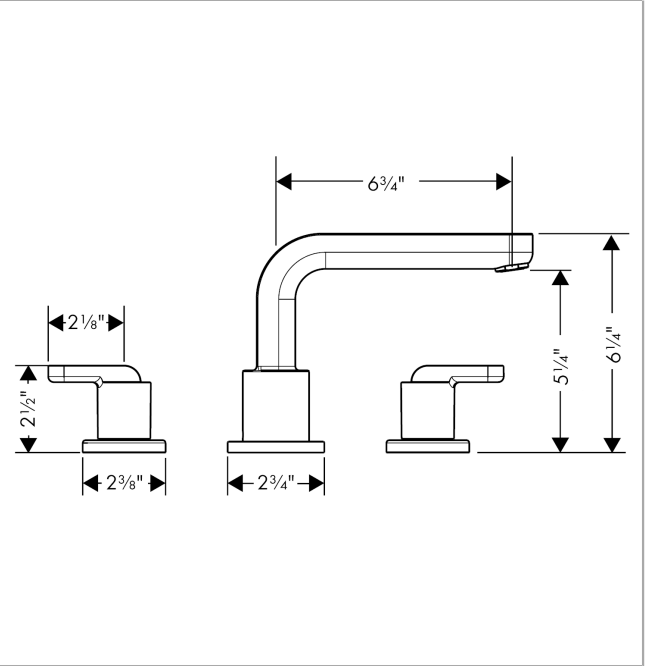

**Metris S**  
**3-Hole Roman Tub Set Trim with Lever Handles**  
 Finishes : **chrome** Part no. : **31438001**

**Description**

**Features**

- Flow: 5.81 GPM (22 L/Min)
- 90° ceramic valves

**Item details**

List Price \$ 721.00

**Compliance**

**Product image**

**Scale drawing**

**Metris S**  
**3-Hole Roman Tub Set Trim with Lever Handles**  
 Finishes : **chrome** Part no. : **31438001**

Exploded drawing

Year of production: >04/07

**Metris S**

**3-Hole Roman Tub Set Trim with Lever Handles**

Finishes : **chrome** Part no. : **31438001**

**Spare parts list**

Year of production: >04/07

Pos.	Description	Part no.	Price	PU
1	spout cpl.	31095000	-	1
2	aerator M24x1 (25 l/min)	13956000	-	1
3	hollow set screw M6x6	97660000	-	1
4	escutcheon Ø 70 mm	97779000	-	1
5	adapter for spout	88512000	-	1
6	handle	31105000	-	1
7	handle	31106000	-	1
8	handle fixing set	94184000	-	1
9	escutcheon	31098000	-	1