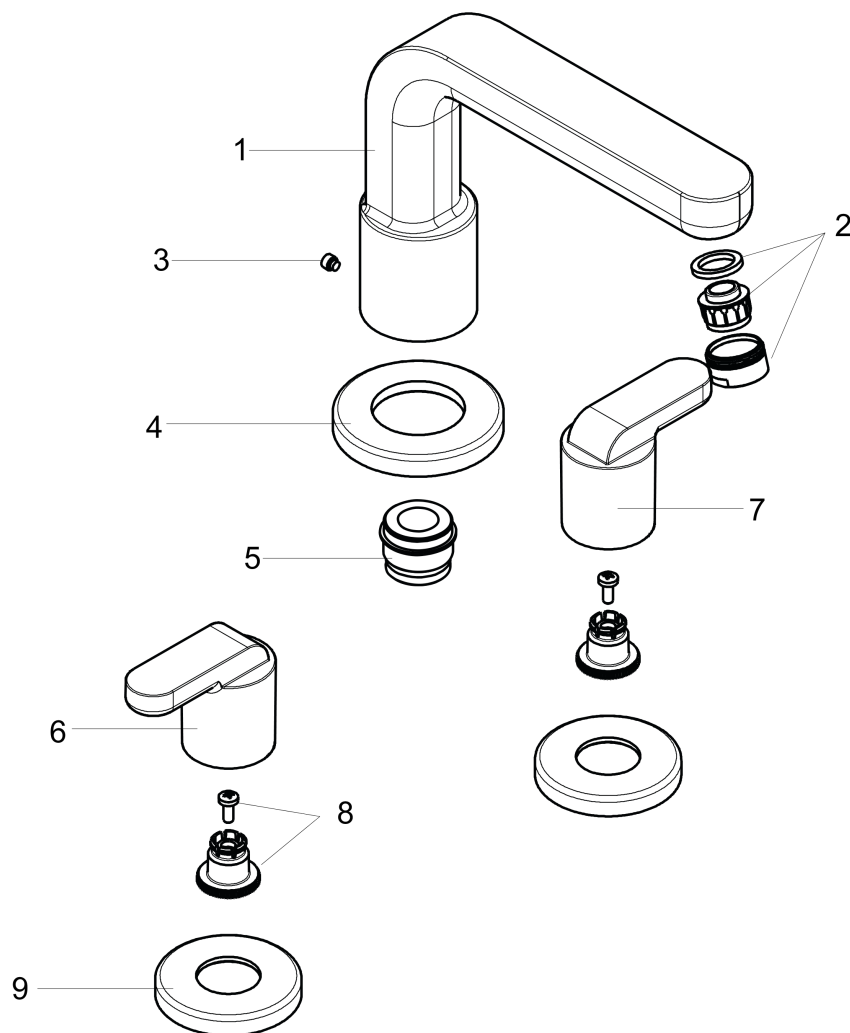

**Metris S**  
**3-Hole Roman Tub Set Trim with Lever Handles**  
 Finishes : **chrome** Part no. : **31438001**

**Description**

**Features**

- Flow: 5.81 GPM (22 L/Min)
- 90° ceramic valves

**Item details**

List Price \$ 721.00

**Compliance**

**Product image**

**Scale drawing**

**Metris S**  
**3-Hole Roman Tub Set Trim with Lever Handles**  
 Finishes : **chrome** Part no. : **31438001**

Exploded drawing

Year of production: >04/07

**Metris S**

**3-Hole Roman Tub Set Trim with Lever Handles**

Finishes : **chrome** Part no. : **31438001**

**Spare parts list**

Year of production: >04/07

Pos.	Description	Part no.	Price	PU
1	spout cpl.	31095000	-	1
2	aerator M24x1 (25 l/min)	13956000	-	1
3	hollow set screw M6x6	97660000	-	1
4	escutcheon Ø 70 mm	97779000	-	1
5	adapter for spout	88512000	-	1
6	handle	31105000	-	1
7	handle	31106000	-	1
8	handle fixing set	94184000	-	1
9	escutcheon	31098000	-	1