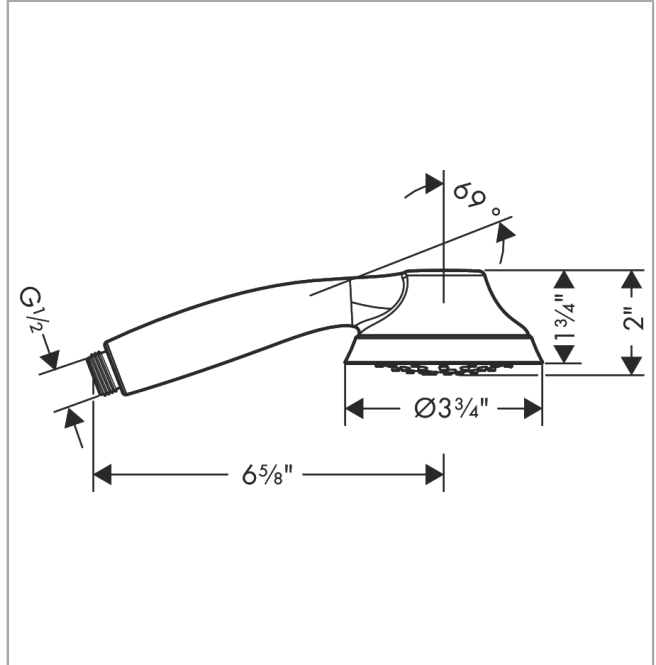

**Joleena**  
**Handshower 95 1-Jet, 1.75 GPM**  
 Finishes : **chrome** Part no. : **04782000**

**Description**

**Features**

- 42 no-clog spray channels
- Spray modes: Full
- Flow: 1.75 GPM (6.6 L/Min)
- Fully-finished matching spray face

**Item details**

List Price \$ 109.00

**Technology**

**Compliance**

**Product image**

**Scale drawing**

**Joleena**  
**Handshower 95 1-Jet, 1.75 GPM**  
Finishes : **chrome**    Part no. : **04782000**

Exploded drawing