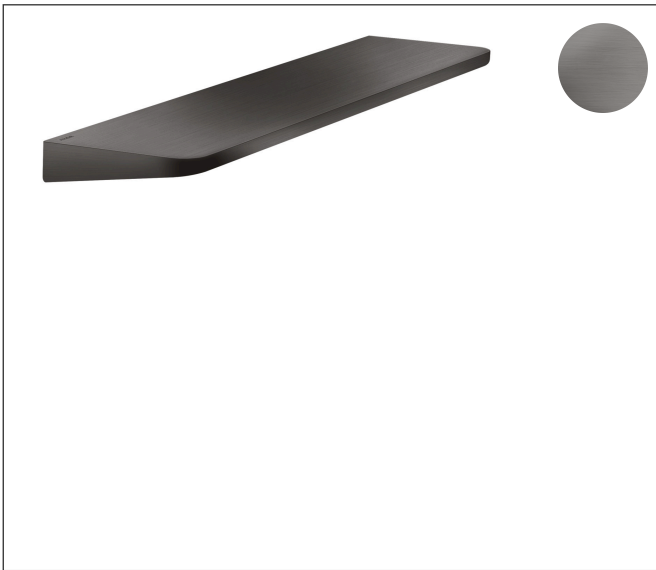

Brand	AXOR
Art. Name	<b>AXOR Universal Circular</b>
Art. Nr.	42844340
Surface	brushed black chrome
Pos.	1

## Product Picture

## Features

- Wall-mounted
- Material frame: solid Brass
- material shelf: Metal
- with mounting material
- concealed fastening
- Diameter of drilled hole: 6 mm
- Suitable for installation inside shower compartment