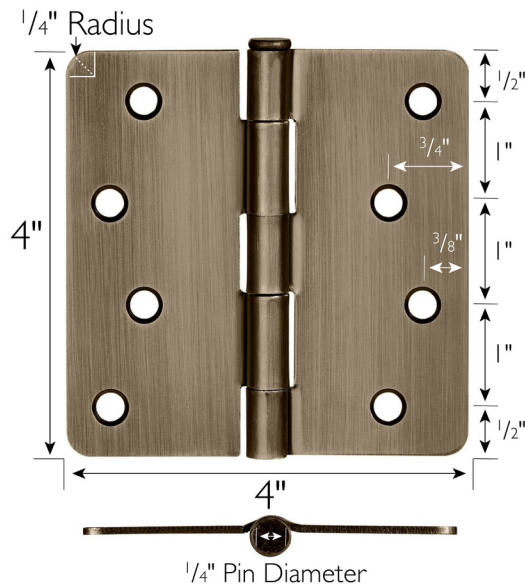

6-Hole 4" x 4", 1/4" Radius Door Hinge 6-Pack  
Antique Brass

**SPECIFICATIONS**

MATERIAL CONSTRUCTION:	Steel
MOUNTING HARDWARE INCLUDED:	#9 x 3 2/5" screws x 6
TOOLS NEEDED FOR INSTALLATION:	Screwdriver
ASSEMBLED DIMENSIONS:	4" H x 4" L x 0.125" W
ASSEMBLED WEIGHT:	3.24 lbs
CORNER RADIUS:	1/4"
HINGE TYPE:	Butt Hinge