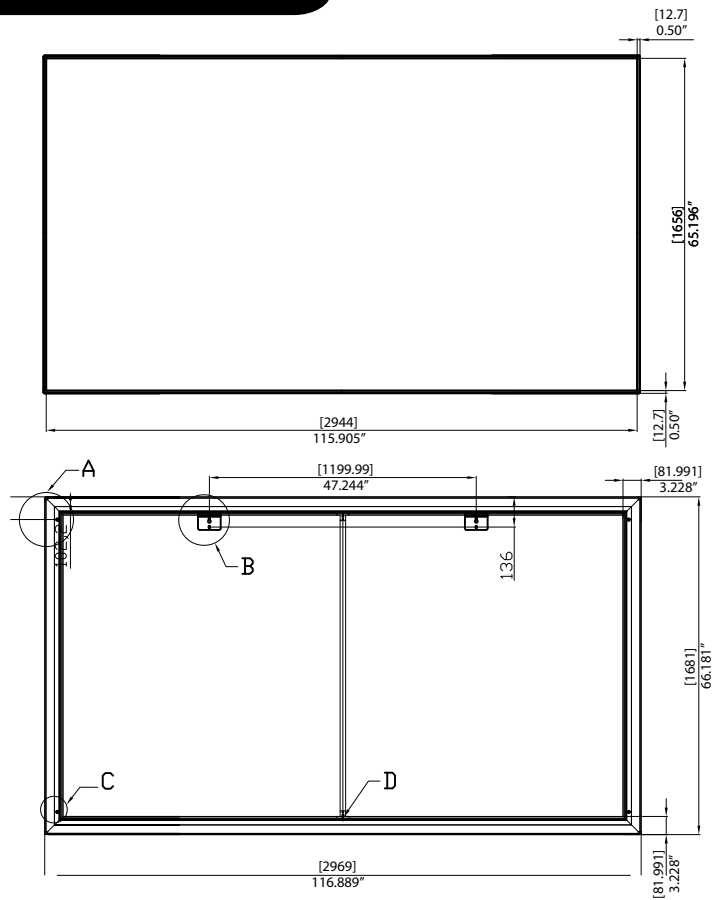

133FIXZ-Maestro

Aspect Ratio
Material

16:9
Matte White 1.0

SCRN
B R A N D
BY SCREEN INNOVATIONS

WWW.MSTRBRAND.COM