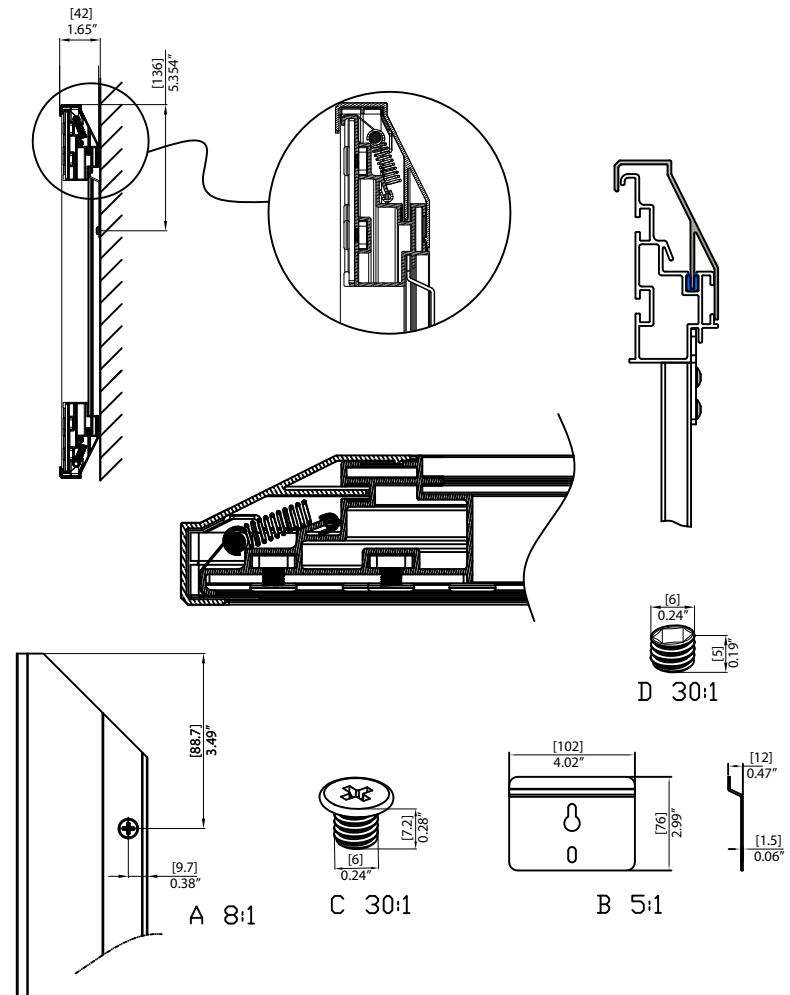

133FIXZ-Maestro

Aspect Ratio
Material

16:9
Matte White 1.0

SCRN
B R A N D
BY SCREEN INNOVATIONS

WWW.MSTRBRAND.COM