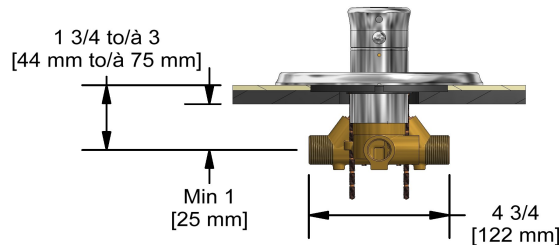

Certifications

- CSA B125.1
- ASME A112.18.1
- ASSE 1016
- CMR248 Approval

UPC®