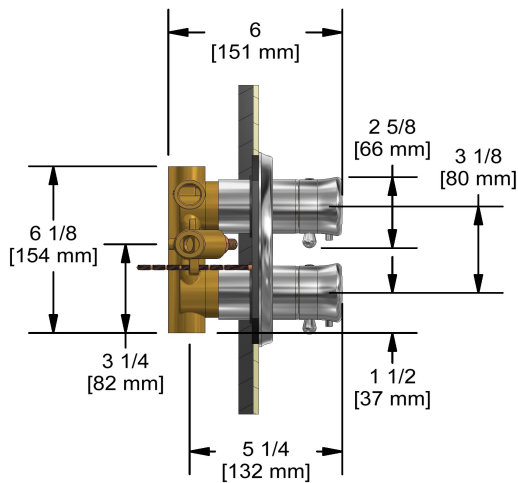

Certifications

- CSA B125.1
- ASME A112.18.1
- ASSE 1016
- CMR248 Approval

UPC®