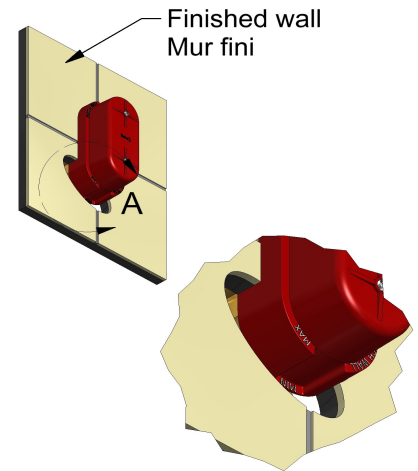

Certifications

- CSA B125.1
- ASME A112.18.1
- ASSE 1016
- CMR248 Approval

UPC®