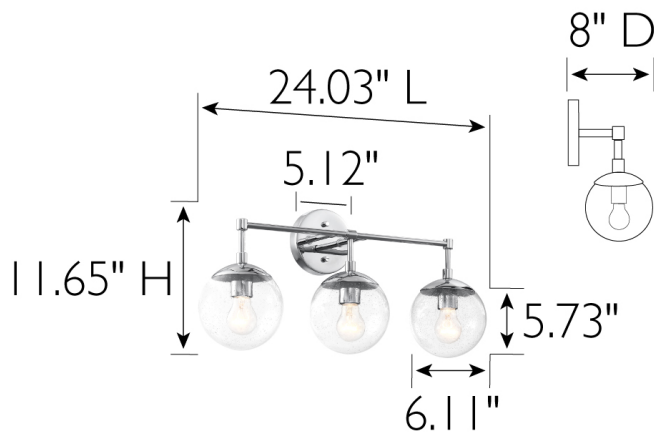

Gracelyn 3-Light Dimmable Vanity Light Polished Chrome

SPECIFICATIONS

MOUNTING:	Wall Mount	LED BRIGHTNESS (LUMENS):	N/A
SLOPED CEILING ADAPTABLE:	No	LED COLOR CORRELATED TEMPERATURE (CCT):	N/A
LAMP TYPE:	Maximum 60W Medium Base Bulb	LED COLOR RENDERING INDEX (CRI):	N/A
BULB INCLUDED:	No	LED EFFICACY:	N/A
WATTS PER BULB:	60W	LED AVERAGE RATED LIFE:	N/A
TOTAL WATTAGE:	180W	ENERGY EFFICIENT:	No
DIMMABLE:	Yes	LIGHTING AMPS:	N/A
MATERIAL CONSTRUCTION:	Steel/Glass	VOLTAGE:	120V
ASSEMBLED DIMENSIONS:	11.65" H x 24.03" L x 8" D		
WEIGHT:	5.40 lbs.		
BACKPLATE DIMENSIONS:	5.12" H x 5.12" W x 1.02" D		
CANOPY/PLATE DIMENSIONS:	N/A		
GLASS/SHADE DIMENSIONS:	5.73" H x 6.11" L x 6.11" D		
GLASS/SHADE MATERIAL:	Glass		
GLASS/SHADE TYPE:	Seedy		
GLASS/SHADE COLOR:	Clear		