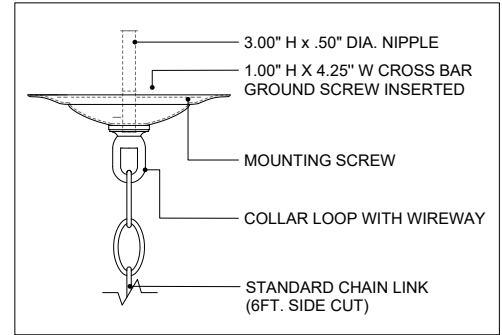

66.75" DIA. BODY
 6.00" DIA. CANOPY
 1.00" H X 4.25" W
 CROSS BAR

TOP VIEW

CANOPY DETAIL

FRONT VIEW