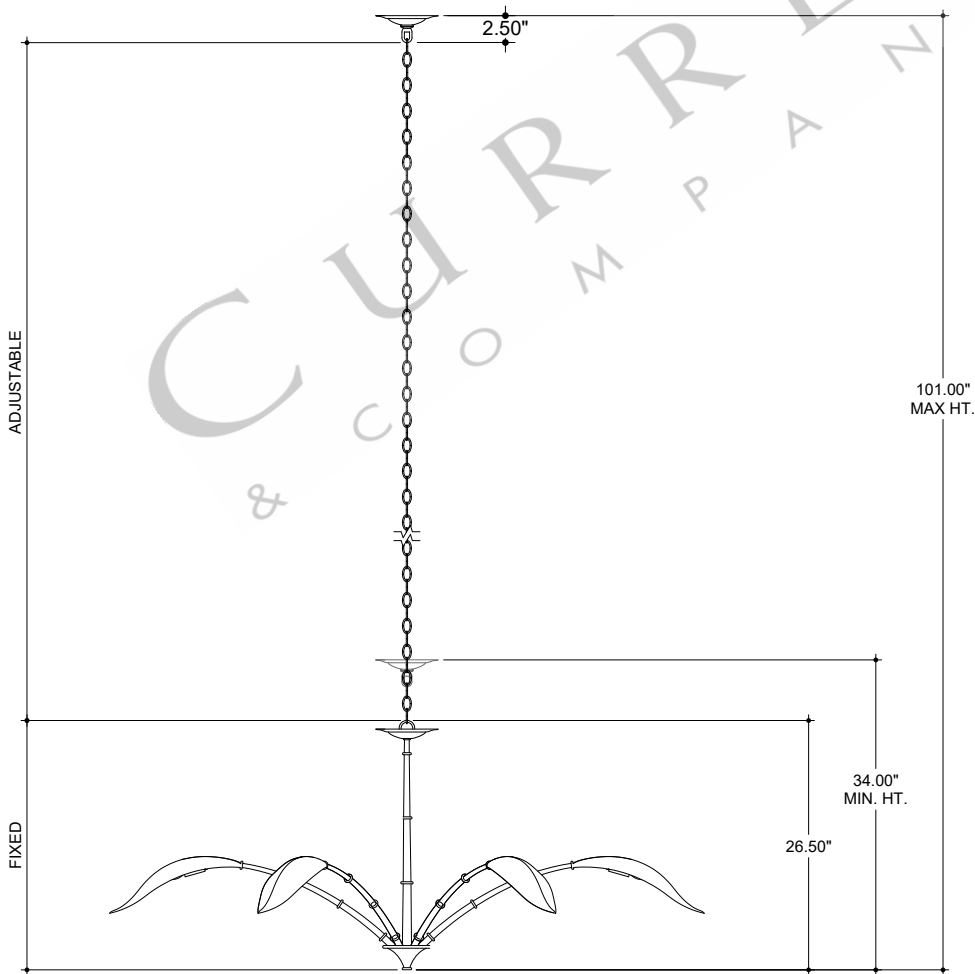

66.75" DIA. BODY
 6.00" DIA. CANOPY
 1.00" H X 4.25" W
 CROSS BAR

TOP VIEW

CANOPY DETAIL

FRONT VIEW