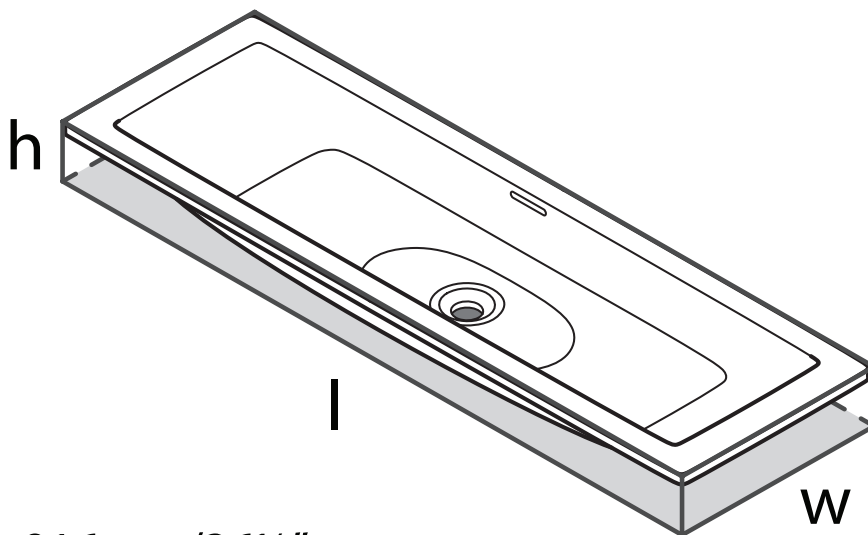

SPECIFICATIONS

DESCRIPTION

- Made from naturally bright white Volcanic Limestone™
- Drain required and sold separately; Order K-25 or K-28 if drain is needed
- Requires decking or support (not included)
- Includes an Internal Overflow

Rossendale

36" x 15" Undermount or Drop-In Lavatory Sink

MODEL: DU-ROS-91

$l = 916\text{mm}/36\frac{1}{8}"$

$w = 382\text{mm}/15"$

$h = 148\text{mm}/5\frac{7}{8}"$

For warranty or additional information, contact: