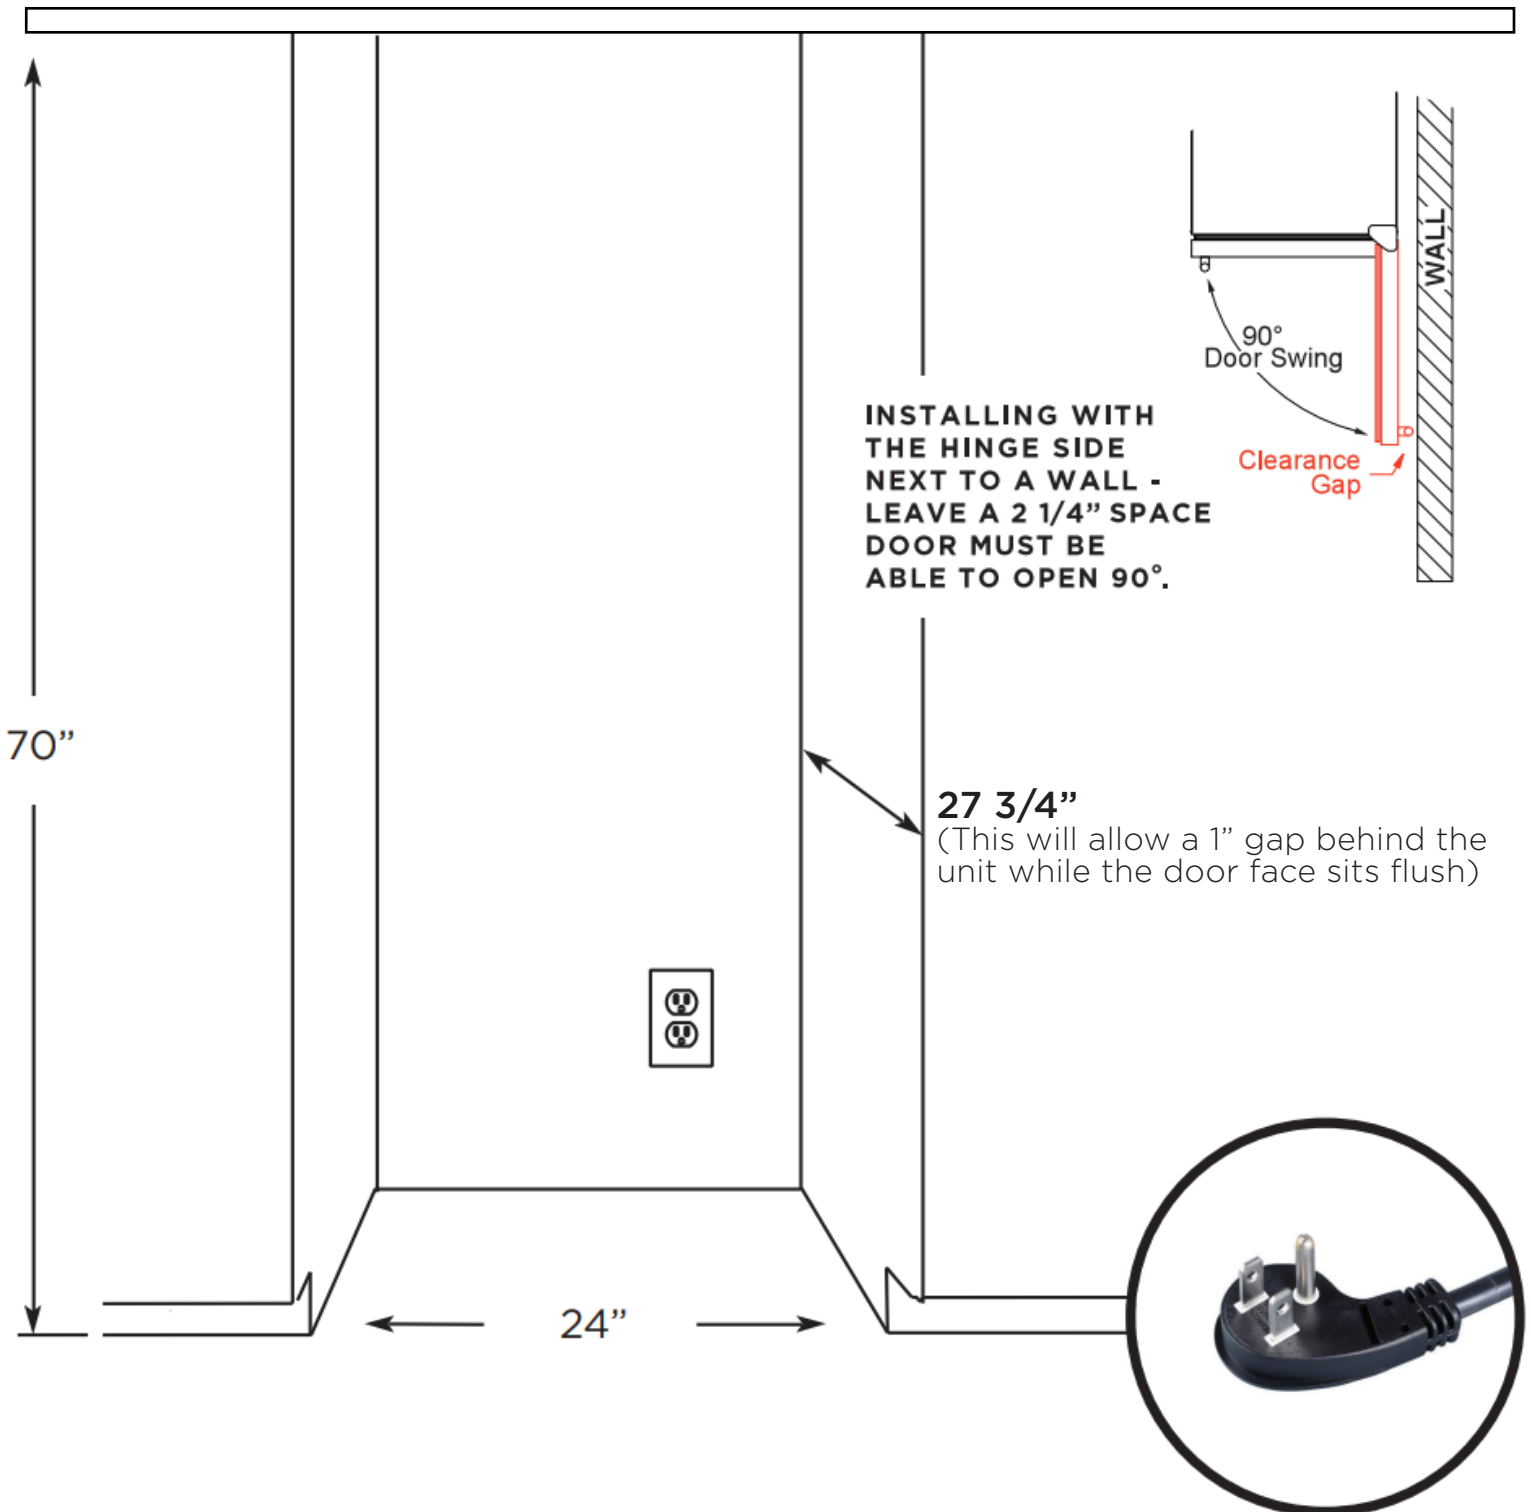

OUR LASTING COMMITMENT TO YOU

XOU2470WGB

24" x 70" BLACK GLASS SINGLE ZONE WINE COLUMN

FEATURES

CAPACITY

135 (750ml) Wine Bottles

FEATURES

- Wine Racks Fully Extend While Loaded
- Wine Column Chills From 41° - 64°
- Tri-Color Cool Running Interior LEDs Illuminate and Save Energy
- Intuitive Digital Controls Easily Adjust Temperature, Lights And Operating Mode
- Secure Door Lock Stop Uninvited Guests
- Designer Handle Included
- Field Reversible Door

SPECIFICATIONS

ELECTRICAL	120V 60HZ 2.5 AMP
DIMENSIONS	69-1/2" H 23-7/16" W 26-11/16" D
REFRIGERANT	R600A
CAPACITY	15 cubic ft.
SOUND LEVEL	39dBa

Designer Style
Handle Included

A PERFECT FIT

USE FREESTANDING -OR- BUILT-IN