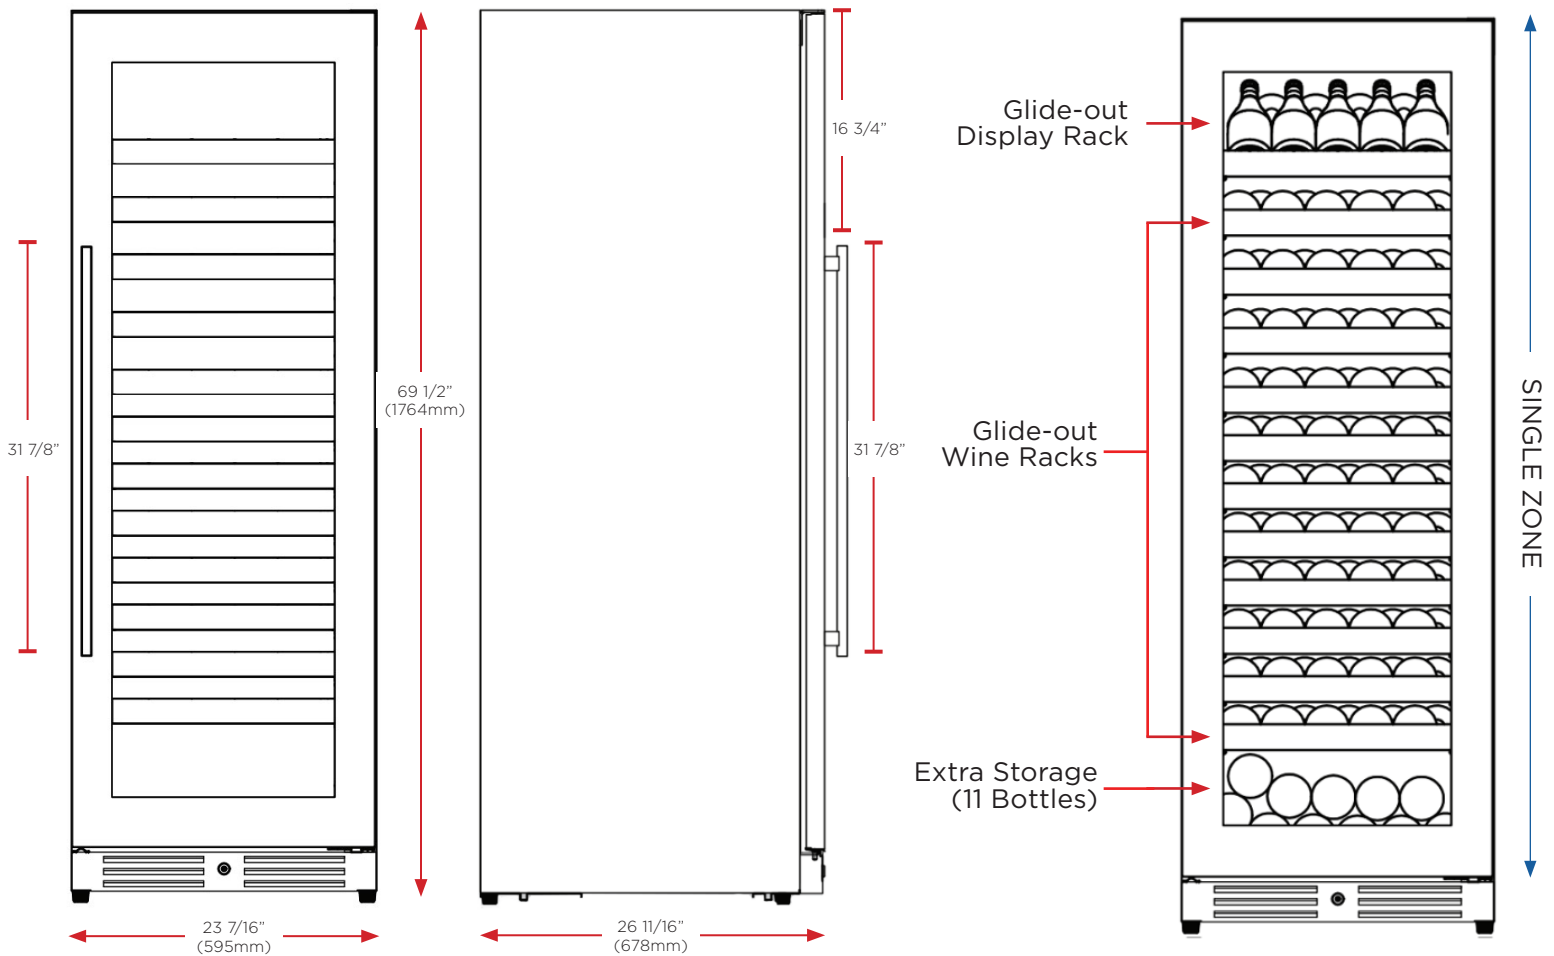

SINGLE ZONE - STORE UP TO 135 (750ml) BOTTLES

XO 24" Wine Column Refrigerators are the perfect addition to any home or bar. Available in both Single and Dual Zones, they allow for optimal temperature control for a variety of wine types. Whether you choose the sleek Black Glass or Stainless Steel Glass Door Models, they are sure to compliment any decor and add a touch of sophistication to your space.

OUR LASTING COMMITMENT TO YOU

XOU2470WGB

24" x 70" BLACK GLASS SINGLE ZONE WINE COLUMN

FEATURES

CAPACITY

135 (750ml) Wine Bottles

FEATURES

- Wine Racks Fully Extend While Loaded
- Wine Column Chills From 41° - 64°
- Tri-Color Cool Running Interior LEDs Illuminate and Save Energy
- Intuitive Digital Controls Easily Adjust Temperature, Lights And Operating Mode
- Secure Door Lock Stop Uninvited Guests
- Designer Handle Included
- Field Reversible Door

SPECIFICATIONS

ELECTRICAL	120V 60HZ 2.5 AMP
DIMENSIONS	69-1/2" H 23-7/16" W 26-11/16" D
REFRIGERANT	R600A
CAPACITY	15 cubic ft.
SOUND LEVEL	39dBa

Designer Style
Handle Included

A PERFECT FIT

USE FREESTANDING -OR- BUILT-IN