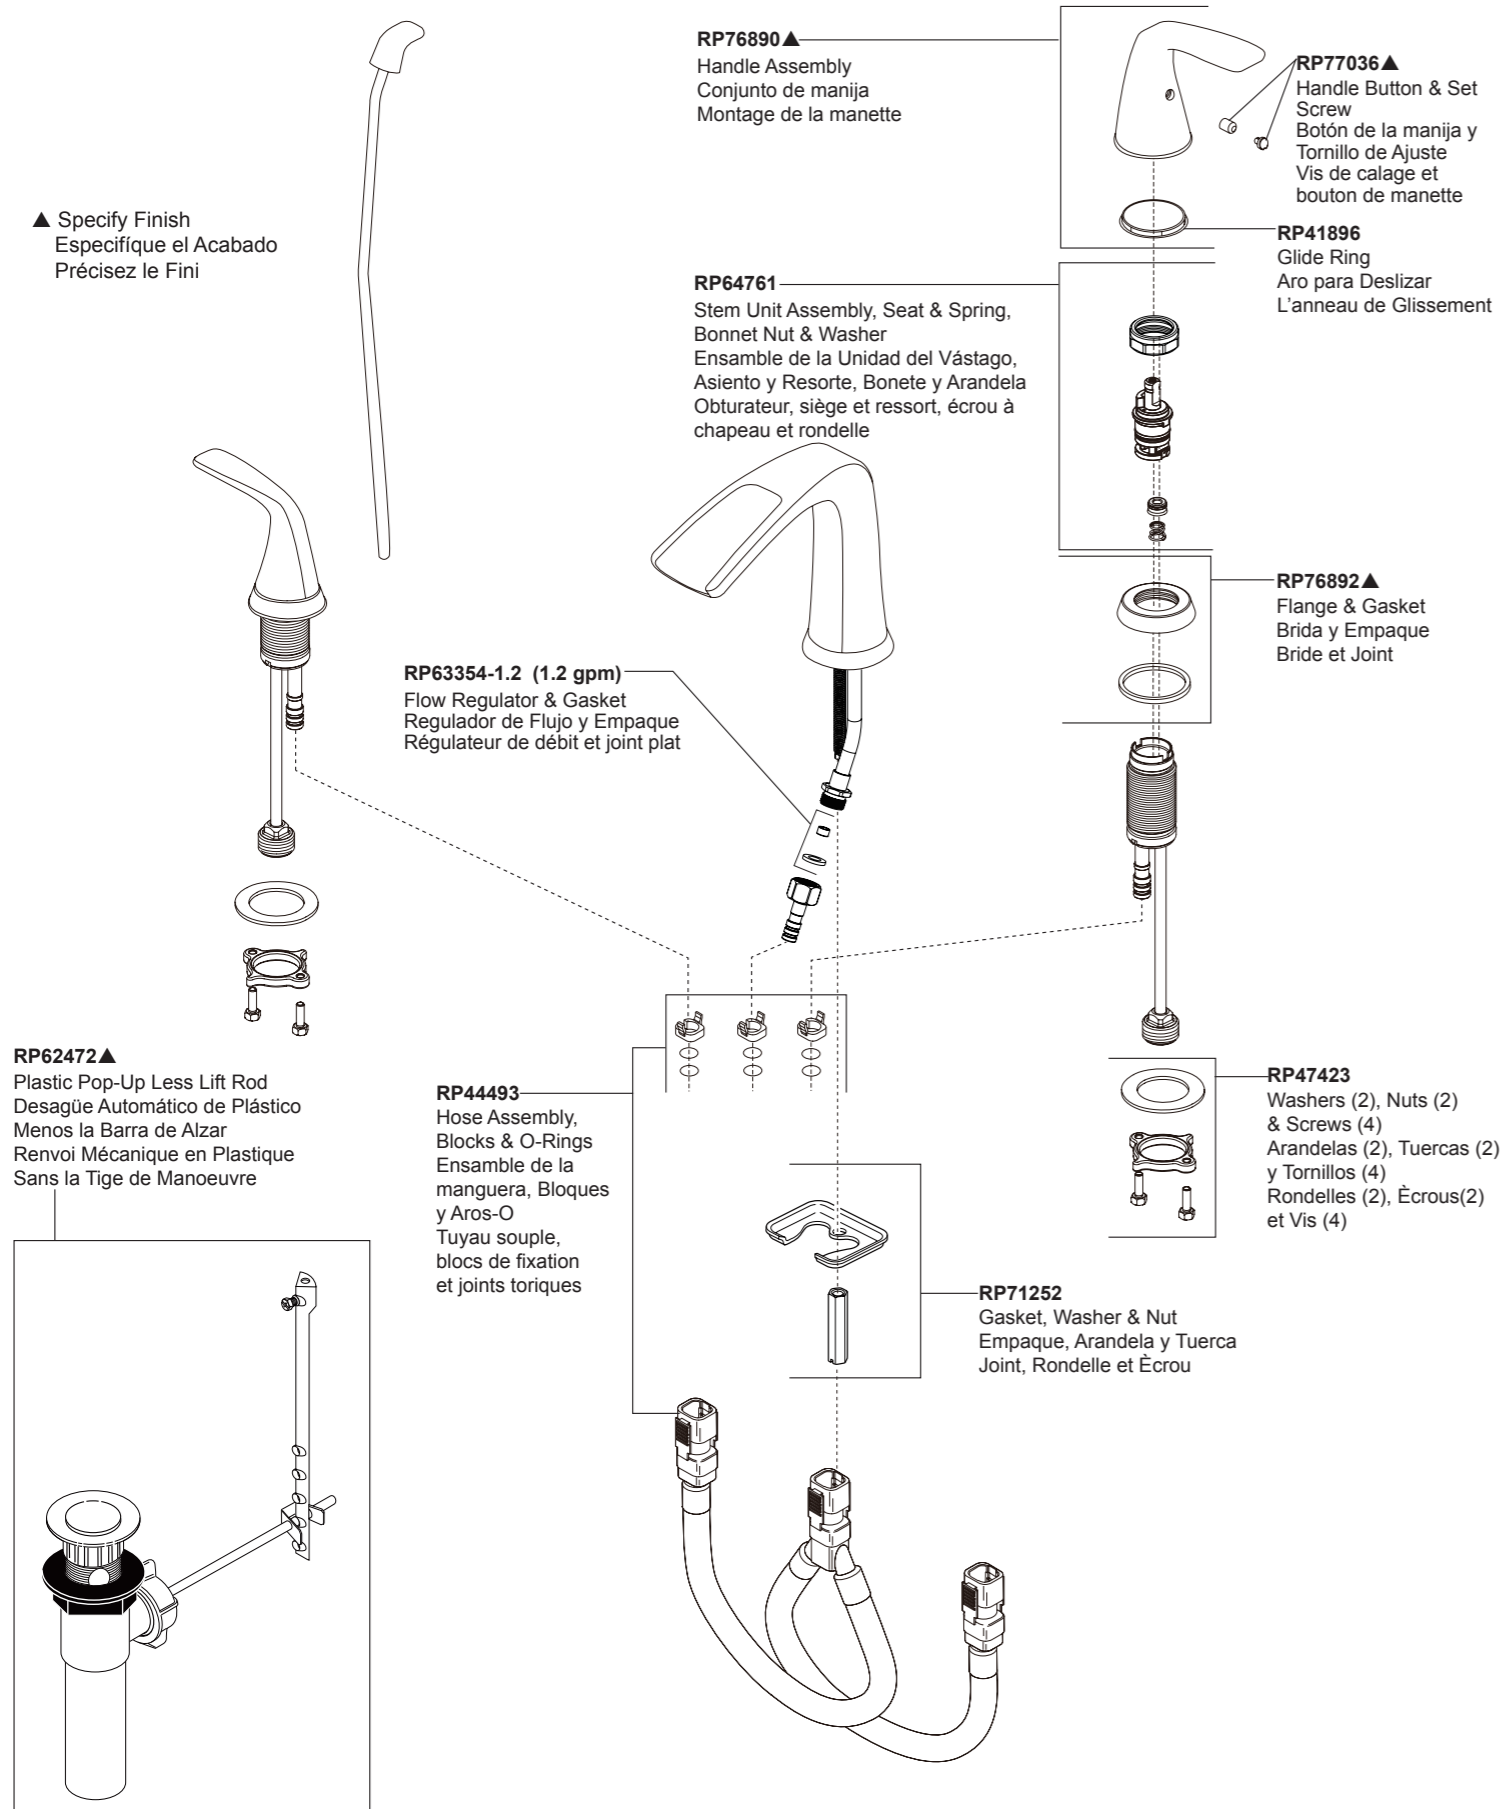

Model/Modelo/Modèle
35724LF▲
35724LF▲-ECO
Series/Series/Seria

Order these RP numbers if your faucet waterway connection system is a white hose with 3 connection fittings.

Model/Modelo/Modèle
35724LF▲
35724LF▲-ECO
Series/Series/Seria

Order these RP numbers if your faucet waterway connection system are black tubes connecting to a black "W" shaped connector.