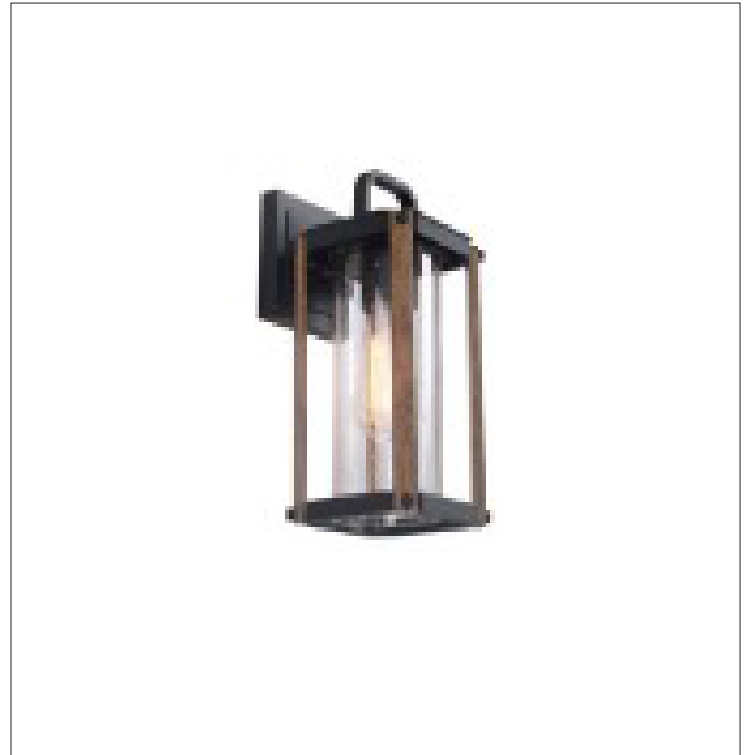

AKI Outdoor Light

part # IOL697BKW

General

Size of fixture: 7 1/2" W x 7 1/2" H x 11 1/2" D

Finish: black + faux wood

Glass: seeded glass

Glass size: 4" x 9 1/4"

Canopy: 4 1/2" W x 4 1/2" H

Lamping: 1 x 60W A bulb (not included)

Packaging

Color box: 15.75" x 9.06" x 7.48"

Color box weight: 4.54 lbs

Master box: N/A

Warranty & Safety Standards

Warranty 1 year

cETLus