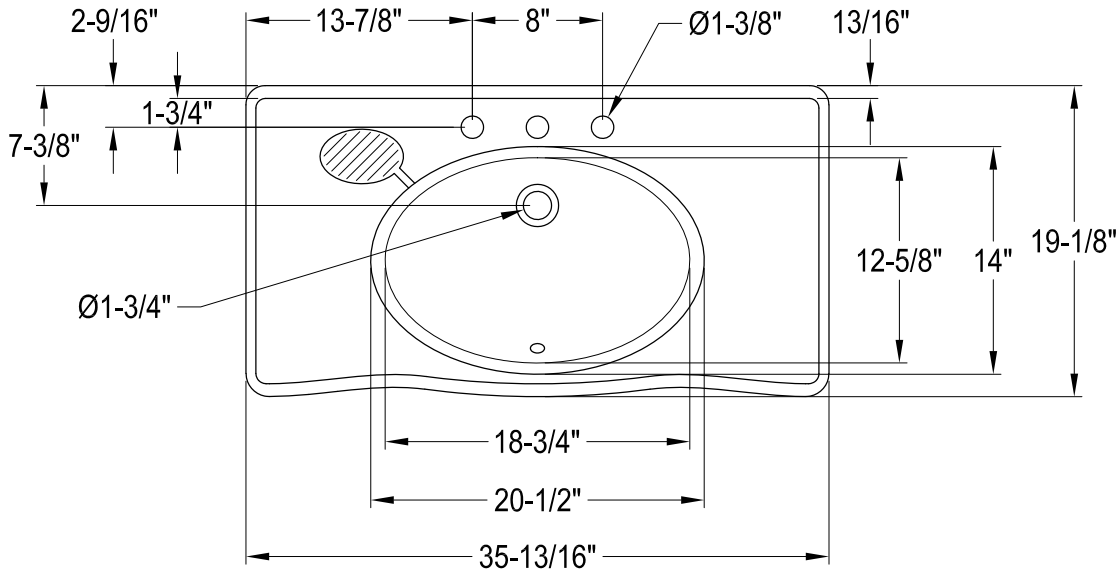

KVPB36198K80,1,2,6,7,8

36" Console Sink with Stainless Steel Legs

Sink Back View