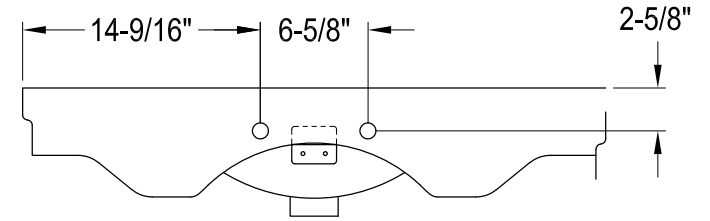

KVPB36198K80,1,2,6,7,8

36" Console Sink with Stainless Steel Legs

Sink Back View