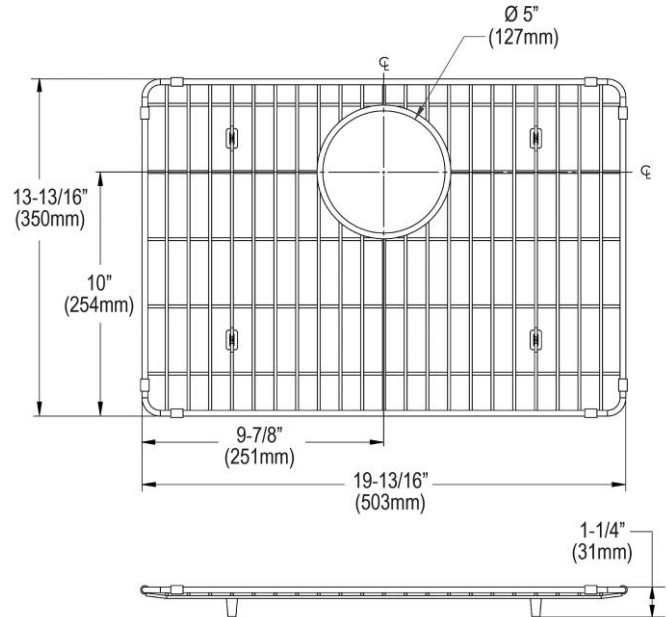

PART: _____ QTY: _____

PROJECT: _____

CONTACT: _____

DATE: _____

NOTES: _____

APPROVAL: _____

In keeping with our policy of continuing product improvement, Elkay reserves the right to change product specifications without notice. Please visit elkay.com for the most current version of Elkay product specification sheets. This specification describes an Elkay product with design, quality, and functional benefits to the user. When making a comparison of other producers' offerings, be certain these features are not overlooked.