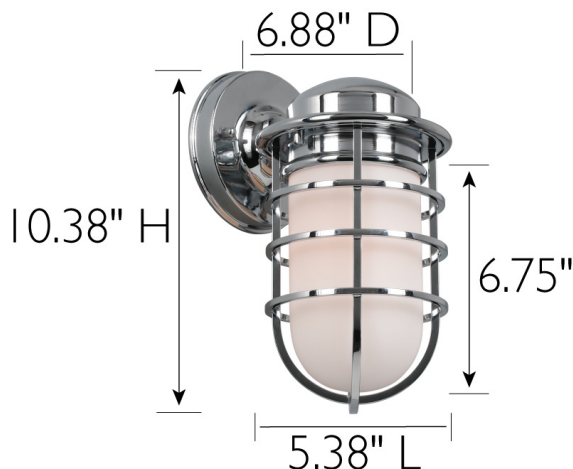

Seaton I-Light Indoor Wall Light
Polished Chrome

SPECIFICATIONS

MOUNTING:	Wall Mount	LED BRIGHTNESS (LUMENS):	N/A
SLOPED CEILING ADAPTABLE:	No	LED COLOR CORRELATED TEMPERATURE (CCT):	N/A
LAMP TYPE 1:	Maximum 60W Medium Base Bulb	LED COLOR RENDERING INDEX (CRI):	N/A
BULB INCLUDED:	No	LED EFFICACY:	N/A
WATTS PER BULB:	60W	LED AVERAGE RATED LIFE:	N/A
TOTAL WATTAGE:	60W	ENERGY EFFICIENT:	No
DIMMABLE:	Yes	LIGHTING AMPS:	0.5
MATERIAL CONSTRUCTION:	N/A	VOLTAGE:	120V
ASSEMBLED DIMENSIONS:	10.38" H x 5.38" L x 6.88" D		
WEIGHT:	1.81 lbs.		
BACKPLATE DIMENSIONS:	4.38" H x 4.38" W x 1.38" D		
CANOPY/PLATE DIMENSIONS:	N/A		
GLASS/SHADE DIMENSIONS:	6.75" H x 3.63" W x 3.63" D		
GLASS/SHADE MATERIAL:	Glass		
GLASS/SHADE TYPE:	Opal		
GLASS/SHADE COLOR:	Frosted		