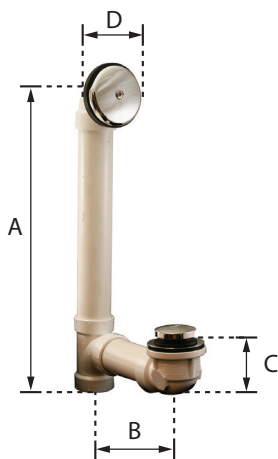

ONE-HOLE TOE TOUCH BATH WASTE KIT, STANDARD FULL KIT, PVC

- Schedule 40 PVC
- One-hole face plate
- Toe touch stopper allows opening and closing without bending
- Standard full kit – includes pipe and tee
- Bolt holes on top elbows are pre-threaded
- 3/8" thread size for testing
- Simple installation with no special tools required

Part No.	Finish	A	B	C	D
B07032	Chrome Plated	14.00"	7.75"	3.12"	3.12"
B0755BN	Brushed Nickel	14.00"	7.75"	3.12"	3.12"
B0755RB	Oil Rubbed Bronze	14.00"	7.75"	3.12"	3.12"
B0755WB	Old World Bronze	14.00"	7.75"	3.12"	3.12"
B07036	Polished Brass	14.00"	7.75"	3.12"	3.12"