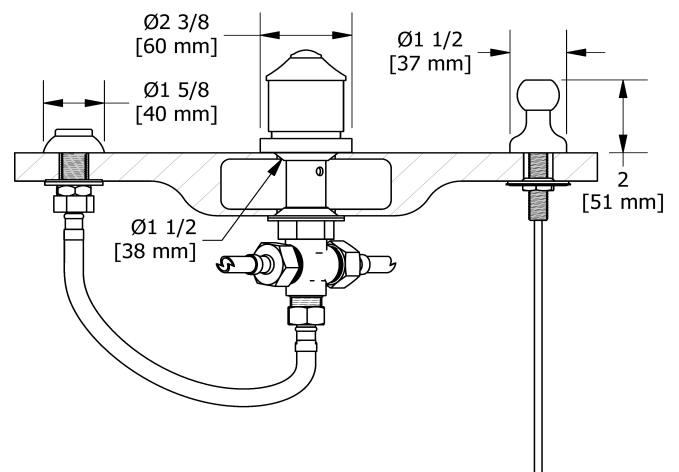

Specifications

Descriptions

- Integrated vacuum breaker
- ½" inlet male NPT
- Pop-up drain
- Ceramic cartridge
- Jet

Available colors

- C : Chrome
- CBK : Chrome/Black
- BN : Brushed Nickel (PVD)
- BNBK : Brushed Nickel (PVD)/Black
- PN : Polished Nickel (PVD)
- PNBK : Polished Nickel (PVD)/Black

Certifications

- CSA B125.1
- ASME A112.18.1
- ADA

4-piece bidet faucet with integrated vacuum breaker
MMRD09+

Sizes, models and finishes may differ from those presented.

Warranty

This Riobel Inc. product you have purchased carries a Limited Lifetime Warranty on the chrome, PVD finish, blacks and all working parts and is guaranteed from the initial purchase date against all manufacturing defects. All other finishes, including plastic components, are guaranteed for one year. All electric and/or electronic parts are covered by a 5-year limited warranty. The warranty offered on our products will be honored only if the installation is performed by a certified master plumber.