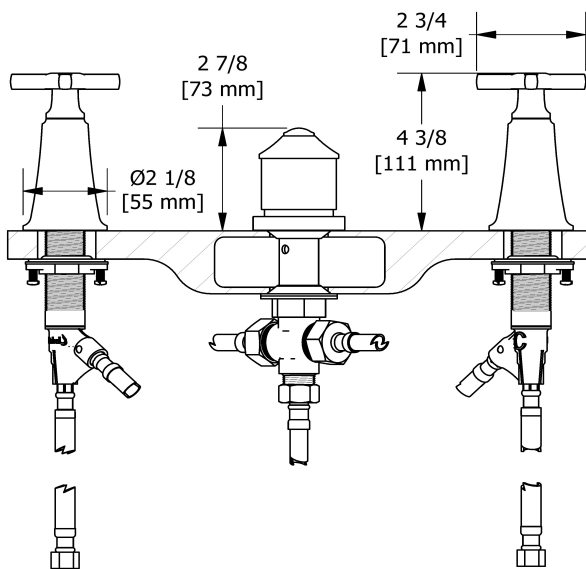

Sizes, models and finishes may differ from those presented.

Warranty

This Riobel Inc. product you have purchased carries a Limited Lifetime Warranty on the chrome, PVD finish, blacks and all working parts and is guaranteed from the initial purchase date against all manufacturing defects. All other finishes, including plastic components, are guaranteed for one year. All electric and/or electronic parts are covered by a 5-year limited warranty. The warranty offered on our products will be honored only if the installation is performed by a certified master plumber.

Customer Care

Phone (800) 777 - 9762 | Email: customer-care@houseofrohl.com | Website: houseofrohl.com/support/contact-us

Consult your local House of Rohl showroom for additional information and specifications. For complete warranty details and a list of showrooms, go to houseofrohl.com