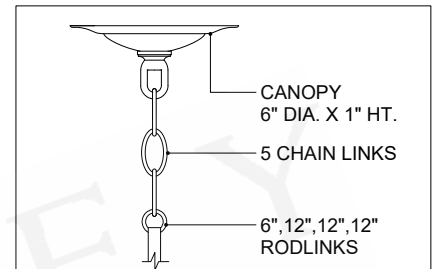

ITEM: 9000-1247

Overall Dimensions

Height: 21"

Diameter: 22.25"

TOP VIEW

CANOPY DETAIL

FRONT VIEW