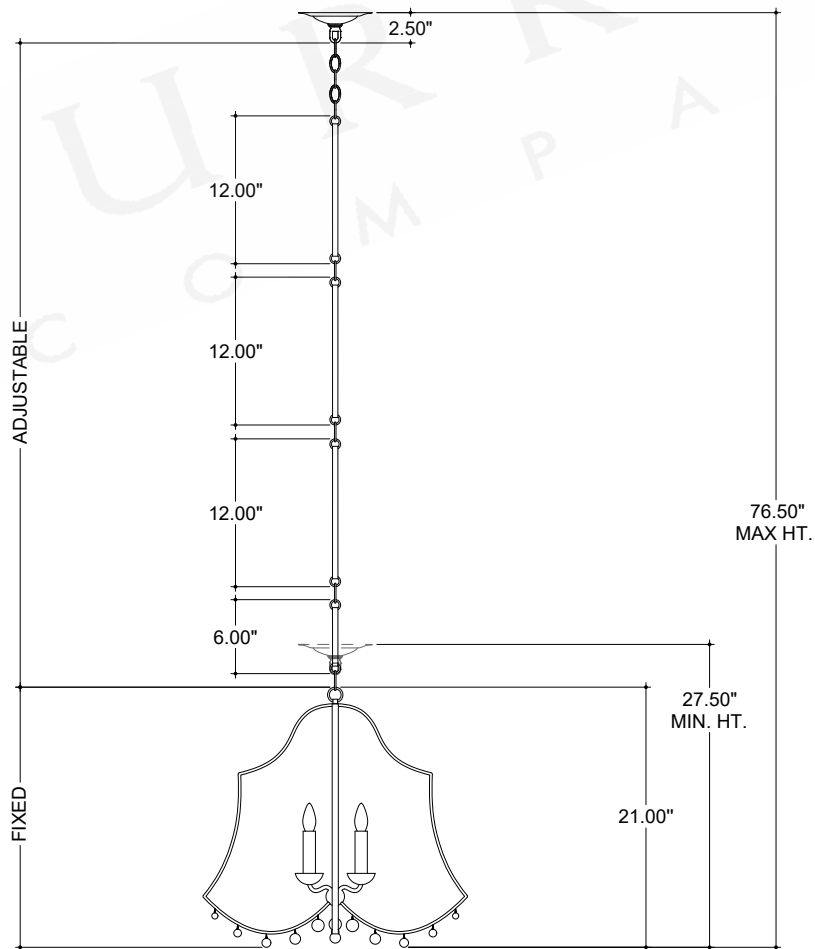

ITEM: 9000-1247

Overall Dimensions

Height: 21"

Diameter: 22.25"

TOP VIEW

CANOPY DETAIL

FRONT VIEW