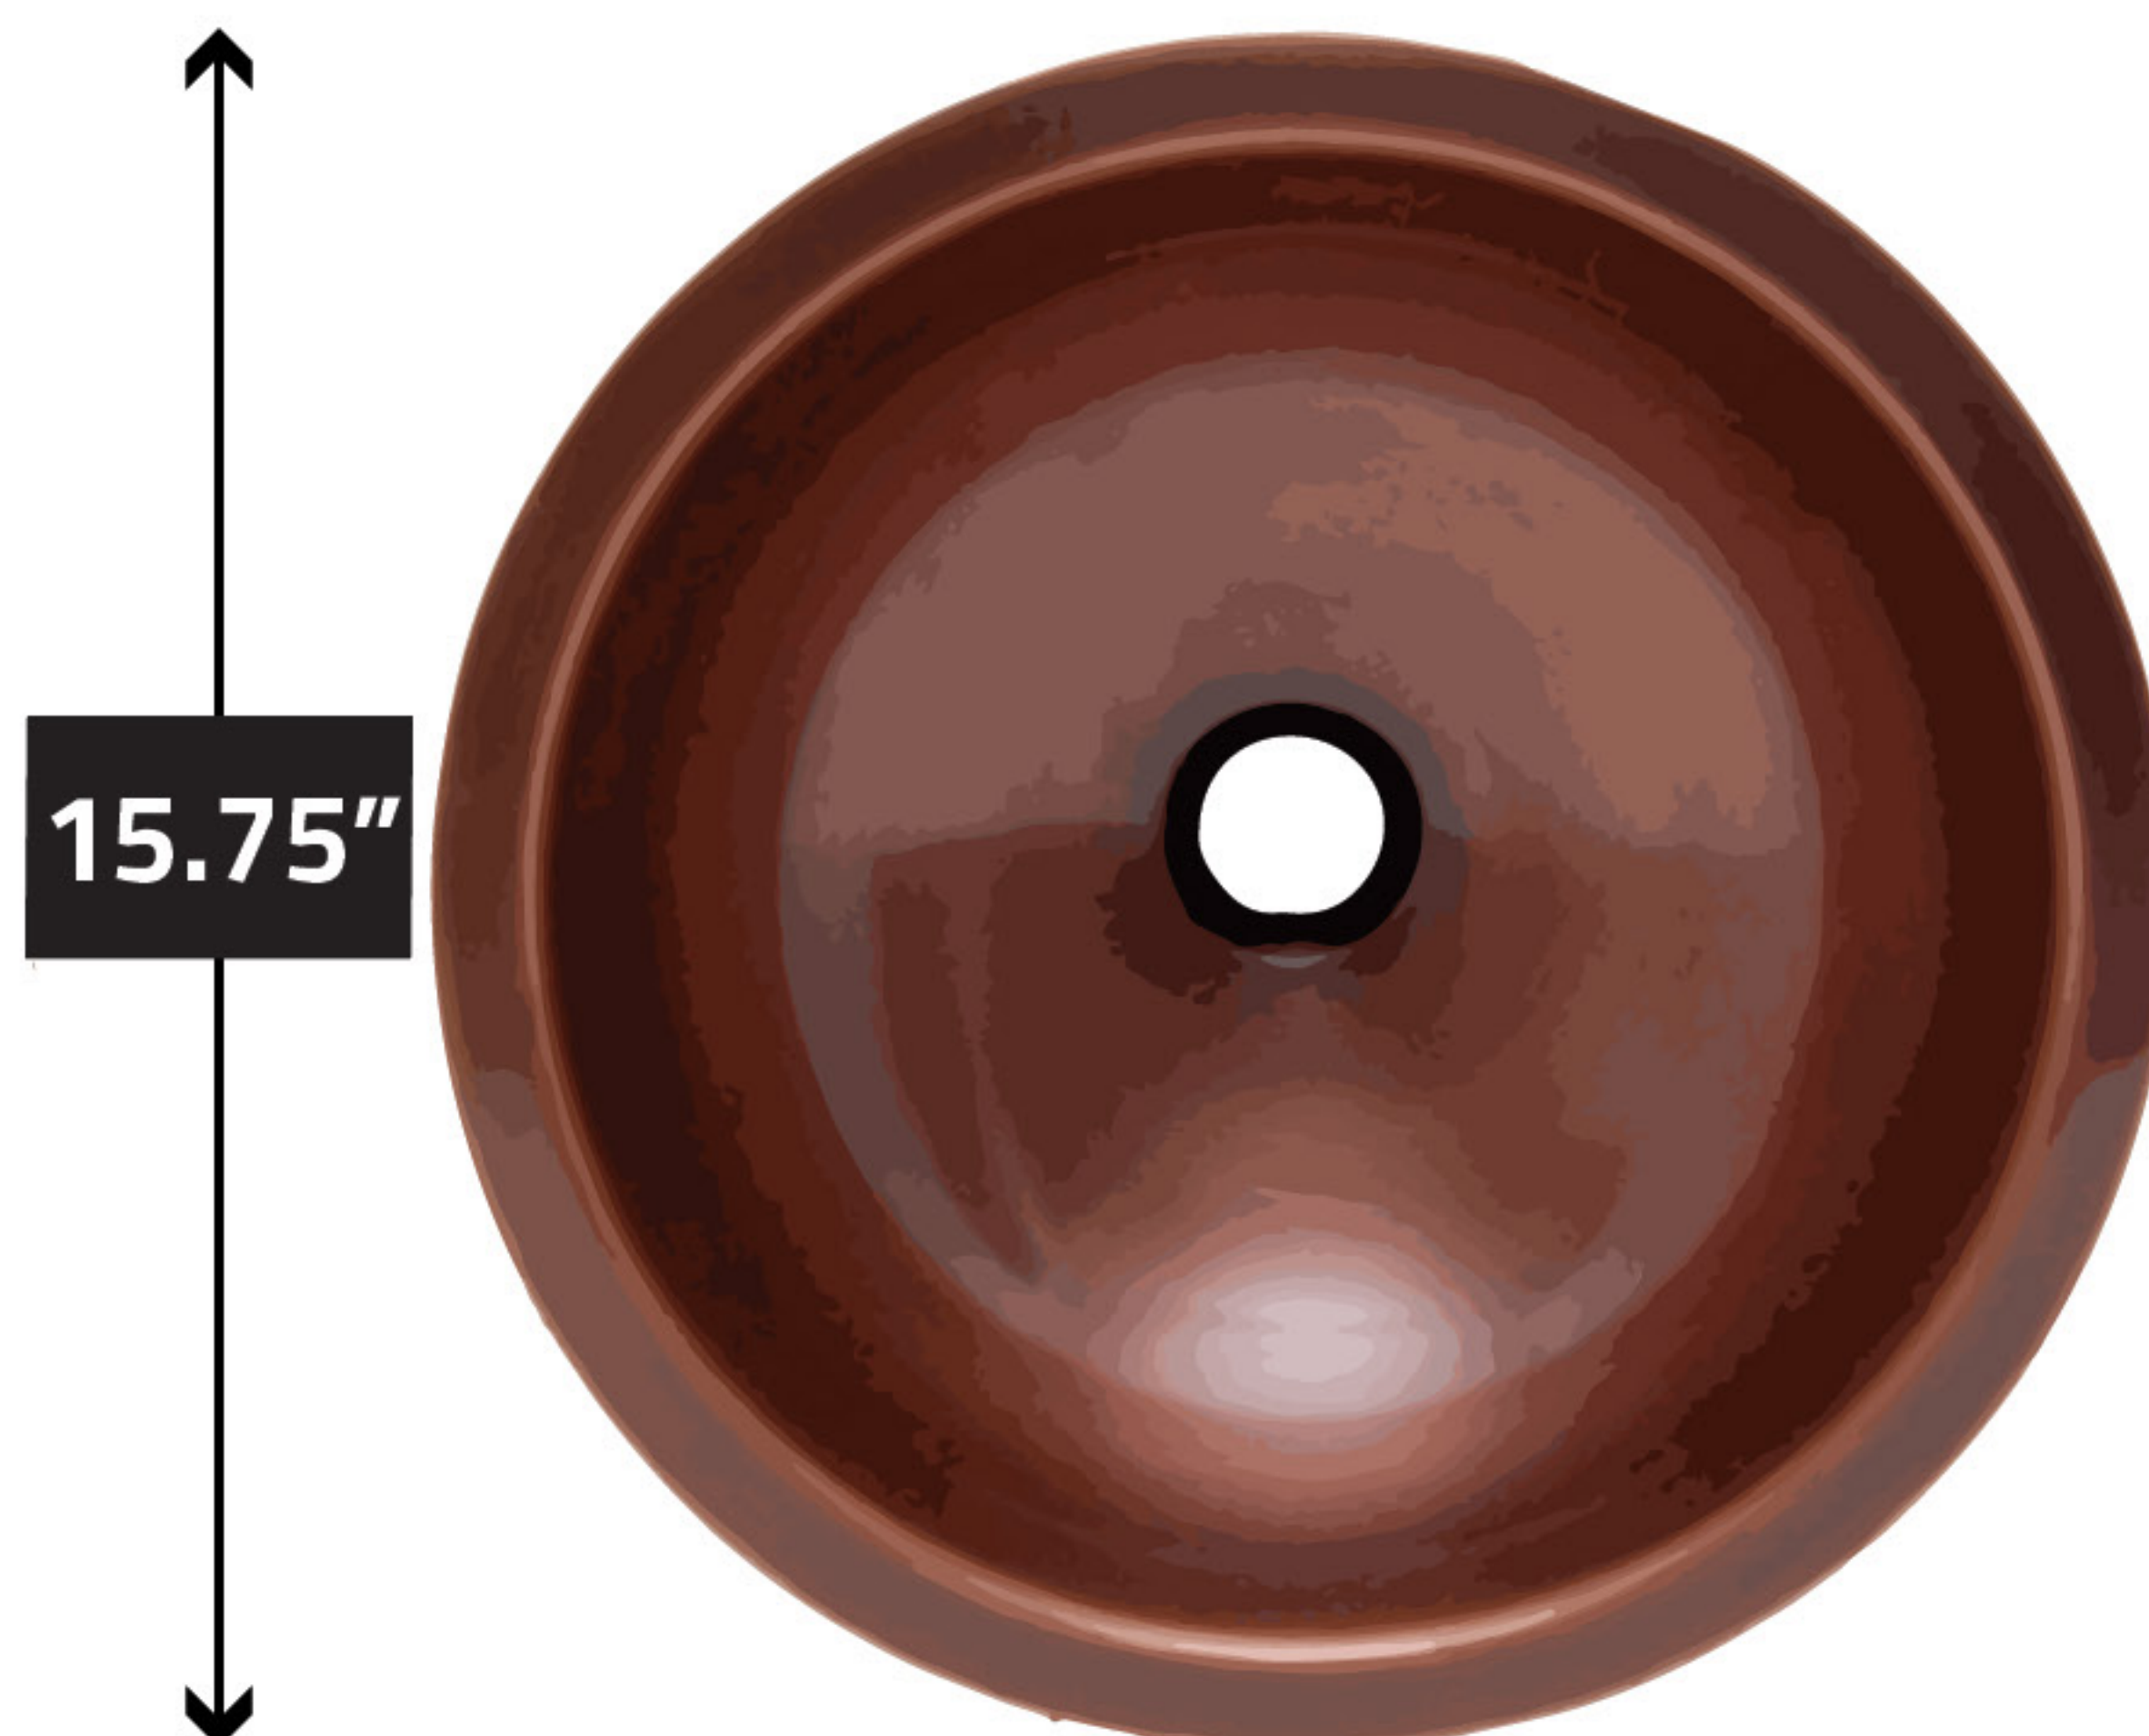

BS-011

VESSEL BATHROOM SINK

NOTE:
Every unit in this series is handmade by a skilled artisan. As a result, color, texture and size will vary slightly with each unit. The measurements displayed should be taken as an approximation of the finished product.