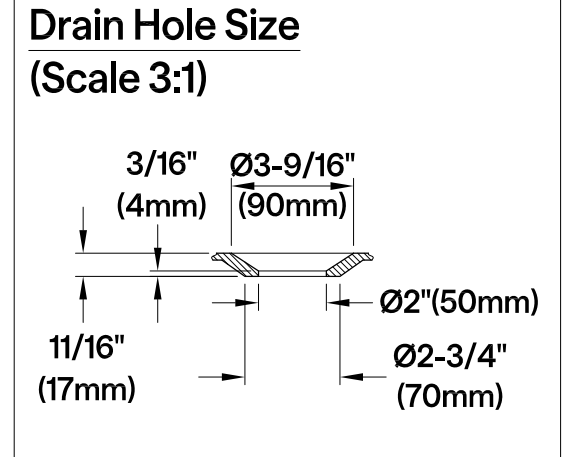

# VTPN603419T

## 60" Acrylic Anti-Skid Drop-In Tub

**Section A-A**

**Section B-B**