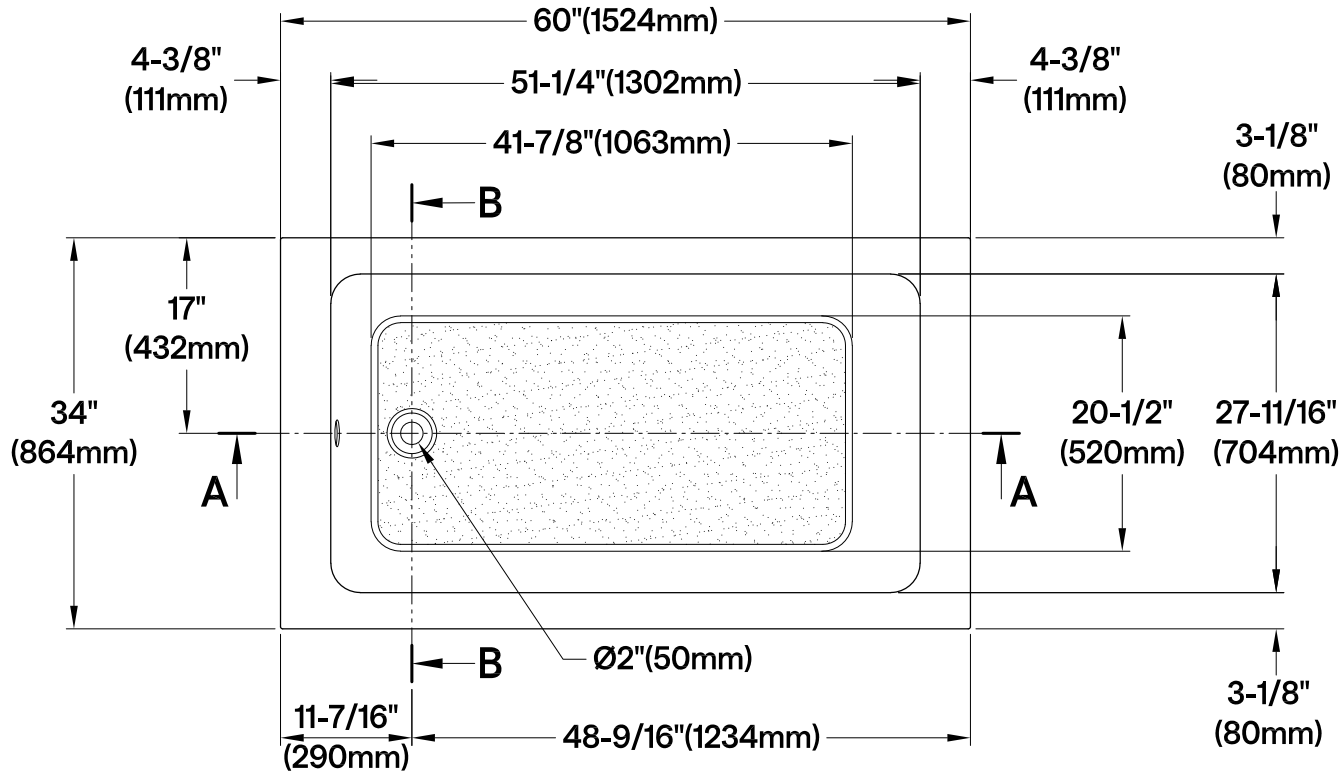

# VTPN603419T

## 60" Acrylic Anti-Skid Drop-In Tub

**Section A-A**

**Section B-B**