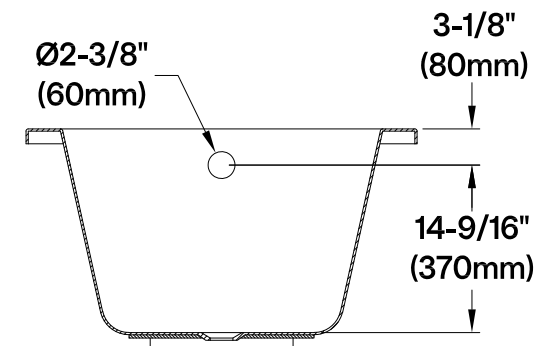

## 60" Acrylic Anti-Skid Drop-In Tub

**Section A-A**

**Section B-B**