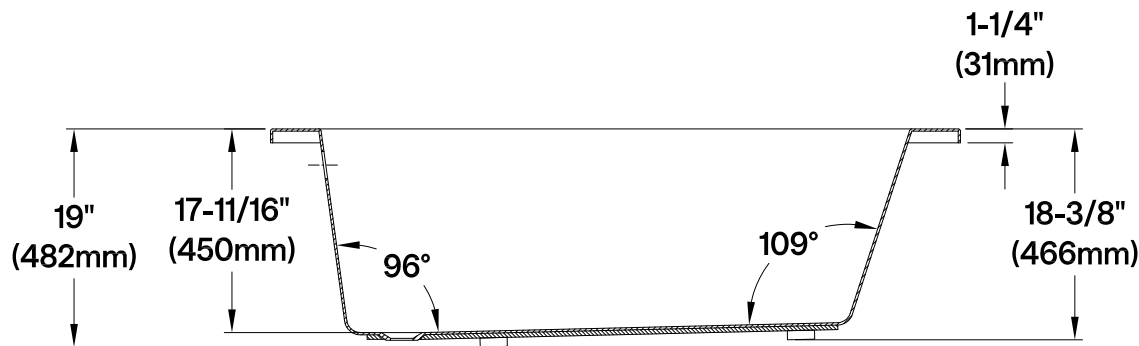

## 60" Acrylic Anti-Skid Drop-In Tub

**Section A-A**

**Section B-B**