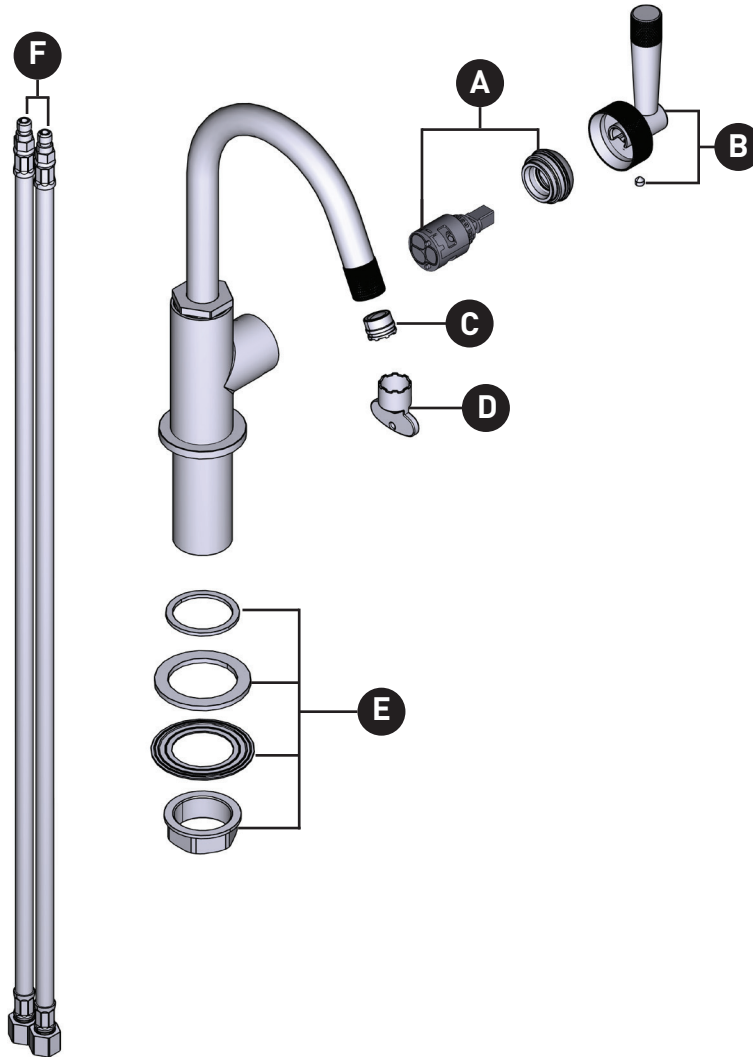

ORDER BY PART NUMBER

## ILLUSTRATED PARTS

### MB01D1LM

GRACELINE®

Single Handle Lavatory Faucet

ID	Kit Number	Finish
*A	MB003	See below
*B	MB004	See below
C	14261_0000_AM	N/A
D	A648	N/A
E	KT49	N/A
F	A1257_AM	N/A

*Finish Determined by Suffix	
Finish	Description
APC	Polished Chrome
STN	Satin Nickel
PN	Polished Nickel
MB	Matte Black
AG	Antique Gold
ULB	Unlacquered Brass