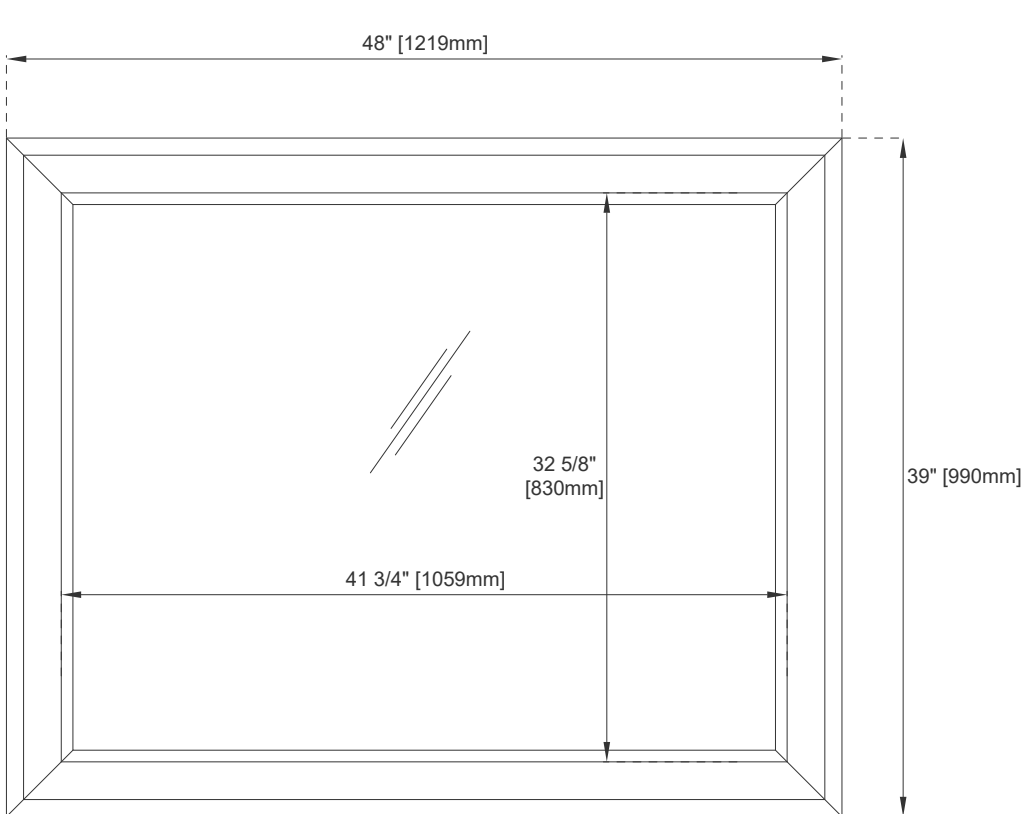

48" ADDISON MIRROR

E444-M48-GW

Features and Materials

Solids: Yellow Poplar
Panels: Plywood
Installation Type: Wall Mounted
Bevel on Mirror: 1"

Dimension

Width:48"
Depth:1"
Height:39"

48" ADDISON MIRROR

E444-M48-GW

Top View

Front View

Side View

All dimensions are nominal

Visit website for warranty and installation information
www.jamesmartinvanities.com