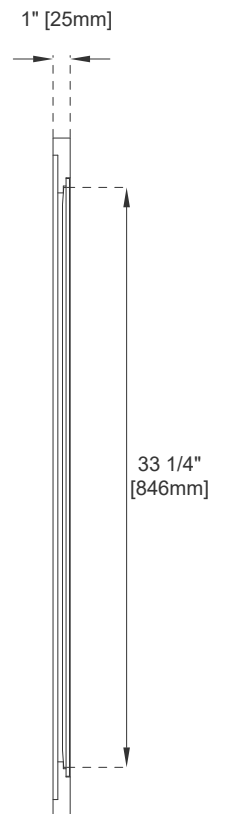

48" ADDISON MIRROR

E444-M48-GW

Features and Materials

Solids: Yellow Poplar
Panels: Plywood
Installation Type: Wall Mounted
Bevel on Mirror: 1"

Dimension

Width:48"
Depth:1"
Height:39"

48" ADDISON MIRROR

E444-M48-GW

Top View

Front View

Side View

All dimensions are nominal

Visit website for warranty and installation information
www.jamesmartinvanities.com