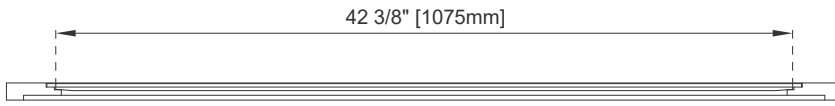

48" ADDISON MIRROR

E444-M48-GW

Features and Materials

Solids: Yellow Poplar
Panels: Plywood
Installation Type: Wall Mounted
Bevel on Mirror: 1"

Dimension

Width:48"
Depth:1"
Height:39"

48" ADDISON MIRROR

E444-M48-GW

Top View

Front View

Side View

All dimensions are nominal

Visit website for warranty and installation information
www.jamesmartinvanities.com