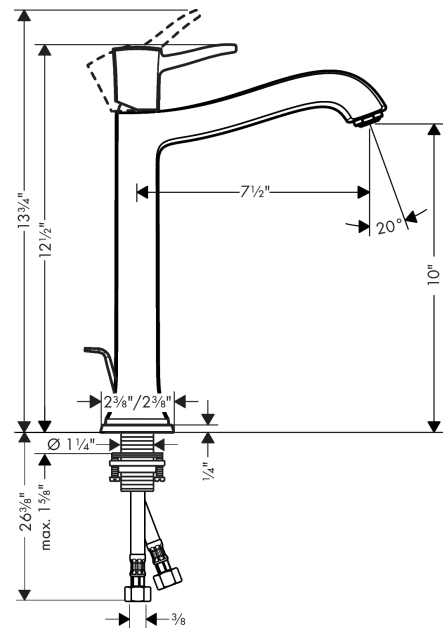

Metropol Classic
Single-Hole Faucet 260 with Pop-Up Drain, 1.2 GPM
 Finishes : **brushed nickel** Part no. : **31303821**

Description

Features

- Aerated spray
- Flow: 1.2 GPM (4.5 L/Min)
- Ceramic cartridge
- Includes pop-up drain

Item details

List Price \$ 682.00

Technology

Compliance

Product image

Scale drawing

Metropol Classic
Single-Hole Faucet 260 with Pop-Up Drain, 1.2 GPM
 Finishes : **brushed nickel** Part no. : **31303821**

Spare parts list

Year of production: >01/19

Pos.	Description	Part no.	Price	PU
1	handle	92815820	-	1
2	screw cover	96338000	-	1
3	flange	98863820	-	1
4	nut	98864000	-	1
5	cartridge, assy	95973001	-	1
6	adapter for cartridge	98866000	-	1
7	aerator M24x1 (4,5 l/min)	92877820	-	1
8	pull rod	96657820	-	1
9	escutcheon for spout	92814820	-	1
10	fixing set (Ø 32)	13961000	-	1
11	connection hose 35½" M8x0,75 3/8"	96316001	-	1
12	locking screw for handle	95140000	-	1
13	seal	98865000	-	1
14	O-ring 23x2	98398000	-	1
15	O-ring 27x1,5	92527000	-	1
16	O-ring 25x1,5	98146000	-	1
a	pop up waste	88509820	-	1