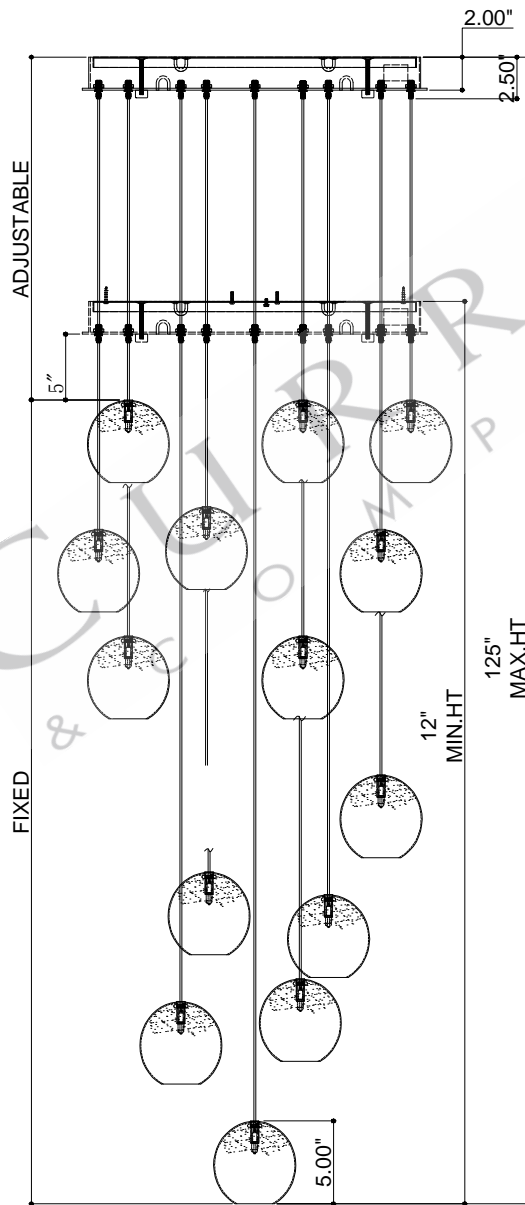

21"DIA\*2.0"H.CANOPY  
 19.75"DIA\*0.75"H. MOUNTING  
 PLATE COVER  
 5.0"DIA\*5.0"H.SHADE

TOP VIEW

CANOPY DETAIL

FRONT VIEW