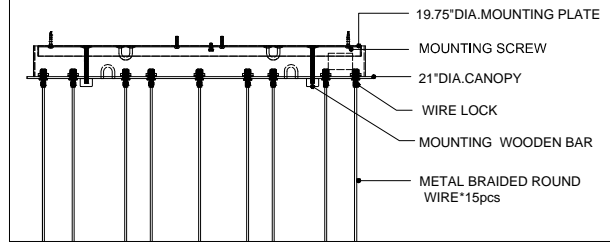

21"DIA\*2.0"H.CANOPY  
 19.75"DIA\*0.75"H. MOUNTING  
 PLATE COVER  
 5.0"DIA\*5.0"H.SHADE

TOP VIEW

CANOPY DETAIL

FRONT VIEW