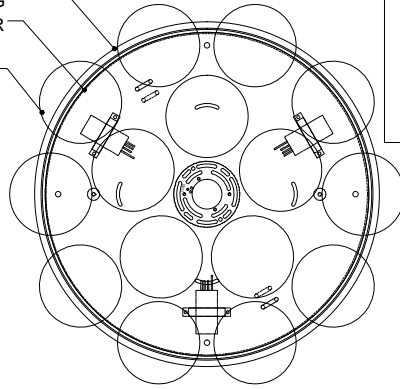

21"DIA\*2.0"H.CANOPY  
 19.75"DIA\*0.75"H. MOUNTING  
 PLATE COVER  
 5.0"DIA\*5.0"H.SHADE

TOP VIEW

CANOPY DETAIL

FRONT VIEW